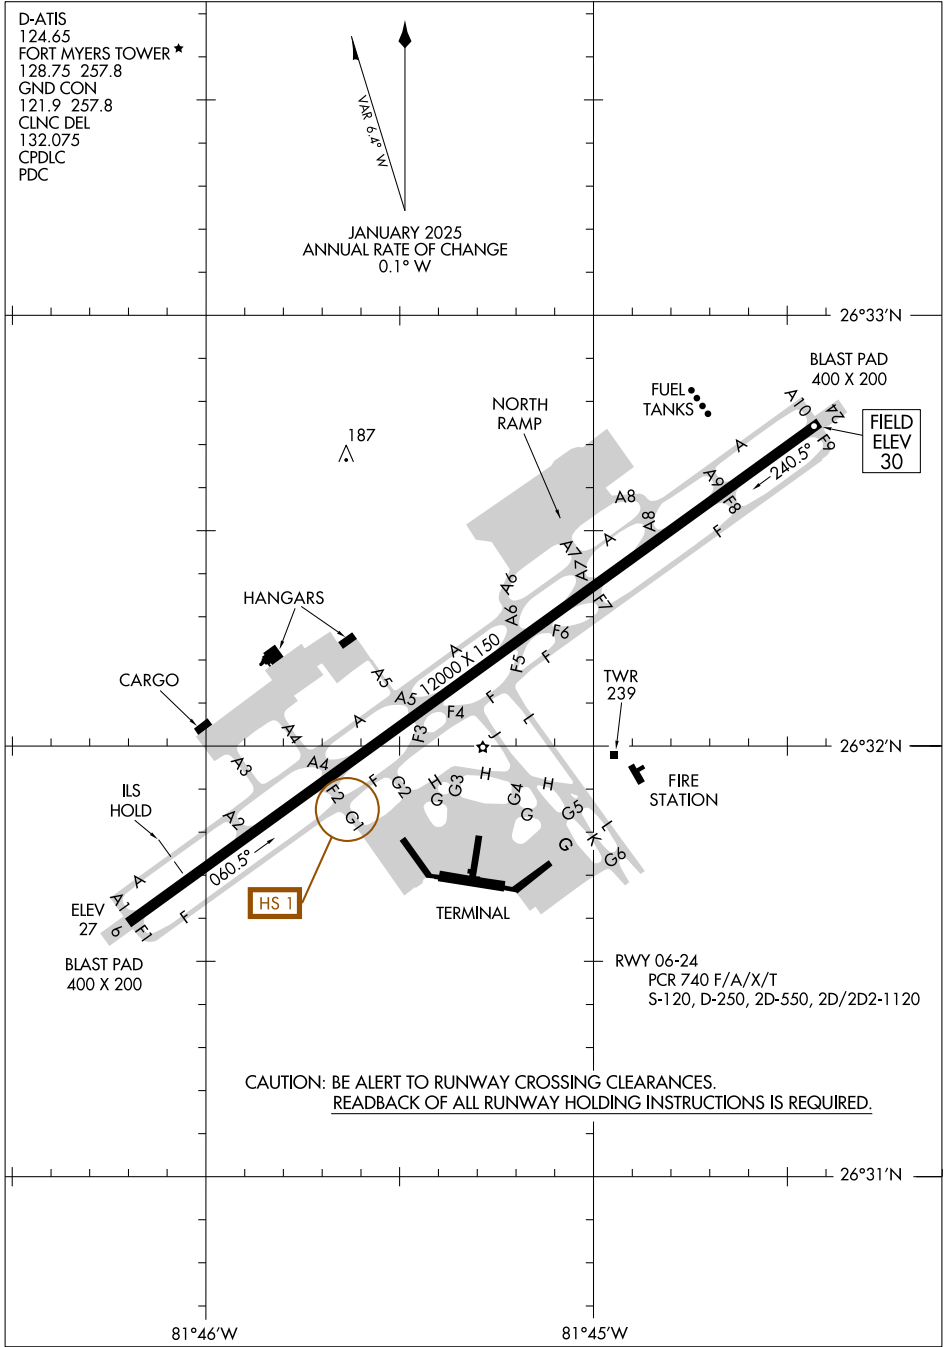

AIRPORT DIAGRAM

SOUTHWEST FLORIDA INTL (R.SW)
FORT MYERS, FLORIDA

AL-6757 (FAA)

D-ATIS
124.65
FORT MYERS TOWER ★
128.75 257.8
GND CON
121.9 257.8
CLNC DEL
132.075
CPDLC
PDC

JANUARY 2025
ANNUAL RATE OF CHANGE
0.1° W

SE-3, 15 MAY 2025 to 12 JUN 2025

SE-3, 15 MAY 2025 to 12 JUN 2025

CAUTION: BE ALERT TO RUNWAY CROSSING CLEARANCES.
READBACK OF ALL RUNWAY HOLDING INSTRUCTIONS IS REQUIRED.

AIRPORT DIAGRAM

FORT MYERS, FLORIDA
SOUTHWEST FLORIDA INTL (R.SW)