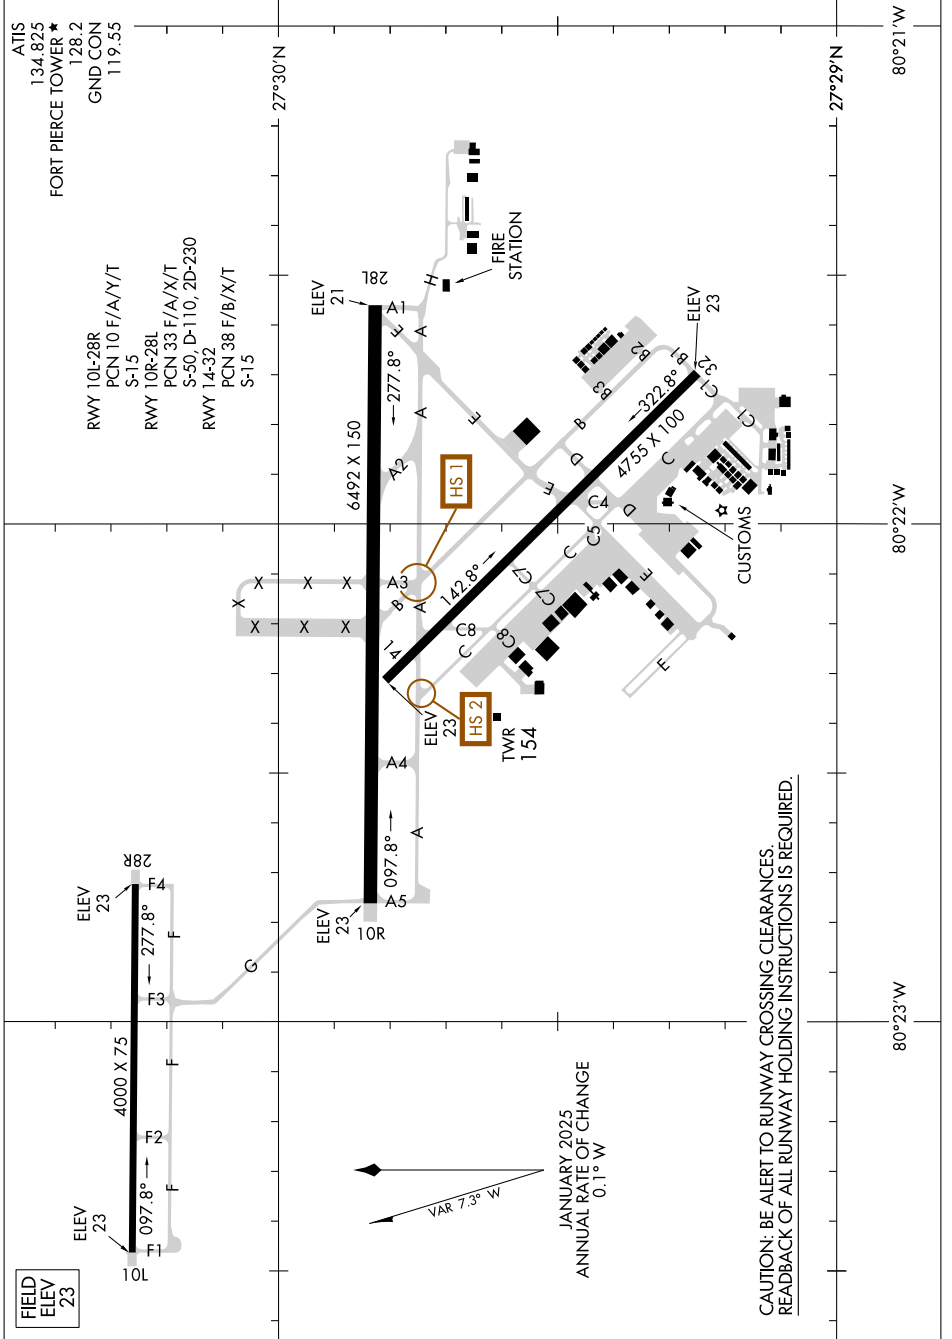

25107

AIRPORT DIAGRAM

AL-5343 (FAA)

TREASURE COAST INTL (F'PR)
FORT PIERCE, FLORIDA

SE-3, 15 MAY 2025 to 12 JUN 2025

SE-3, 15 MAY 2025 to 12 JUN 2025

AIRPORT DIAGRAM

25107

FORT PIERCE, FLORIDA
TREASURE COAST INTL (F'PR)