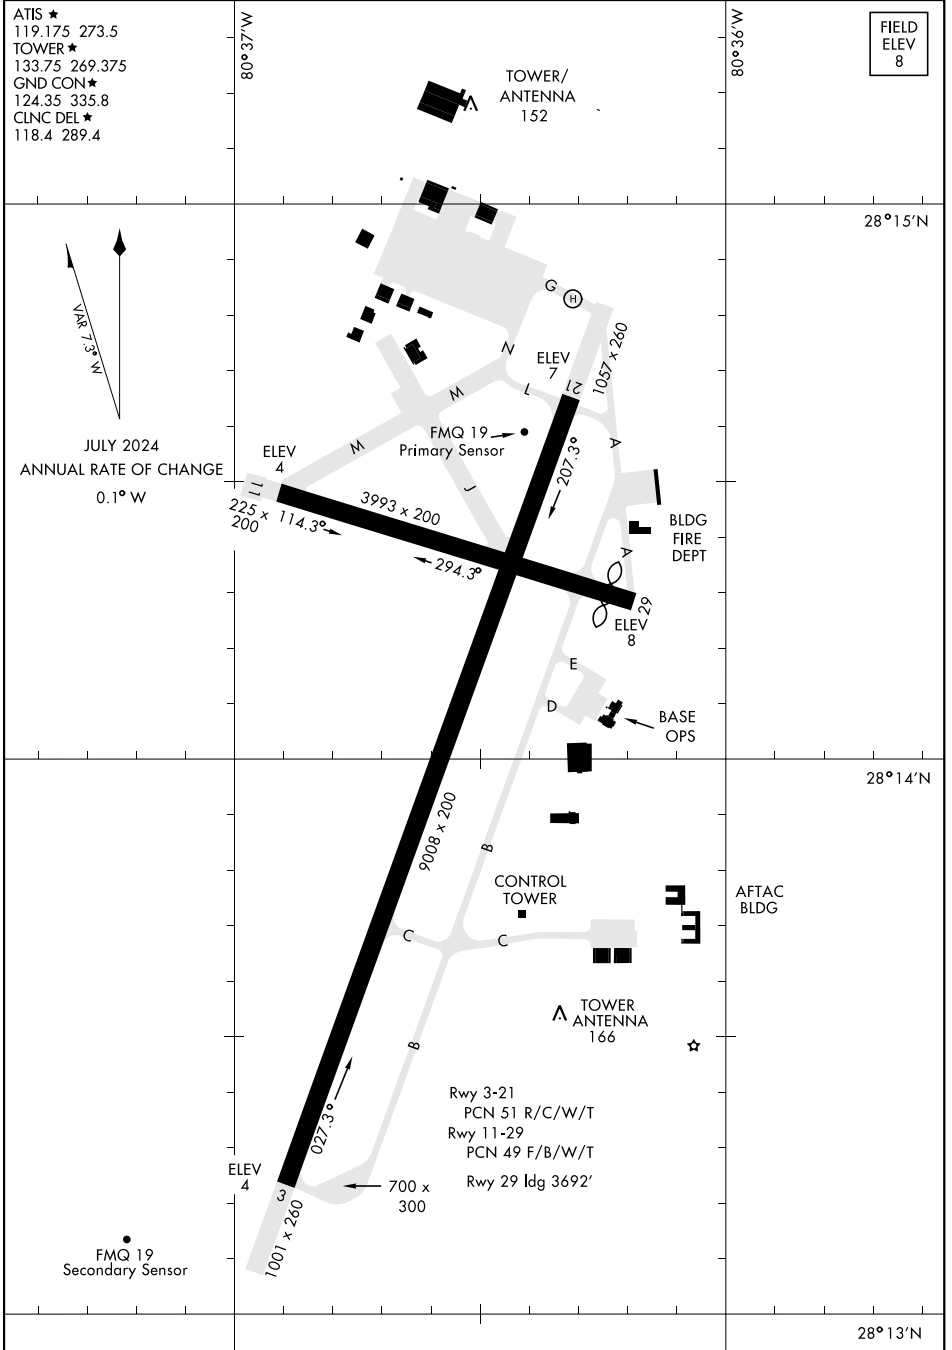

AIRPORT DIAGRAM

[USAF]

PATRICK SFB (KCOF)
COCOA BEACH, FLORIDA

SE-3, 15 MAY 2025 to 12 JUN 2025

SE-3, 15 MAY 2025 to 12 JUN 2025

AIRPORT DIAGRAM

COCOA BEACH, FLORIDA
PATRICK SFB (KCOF)