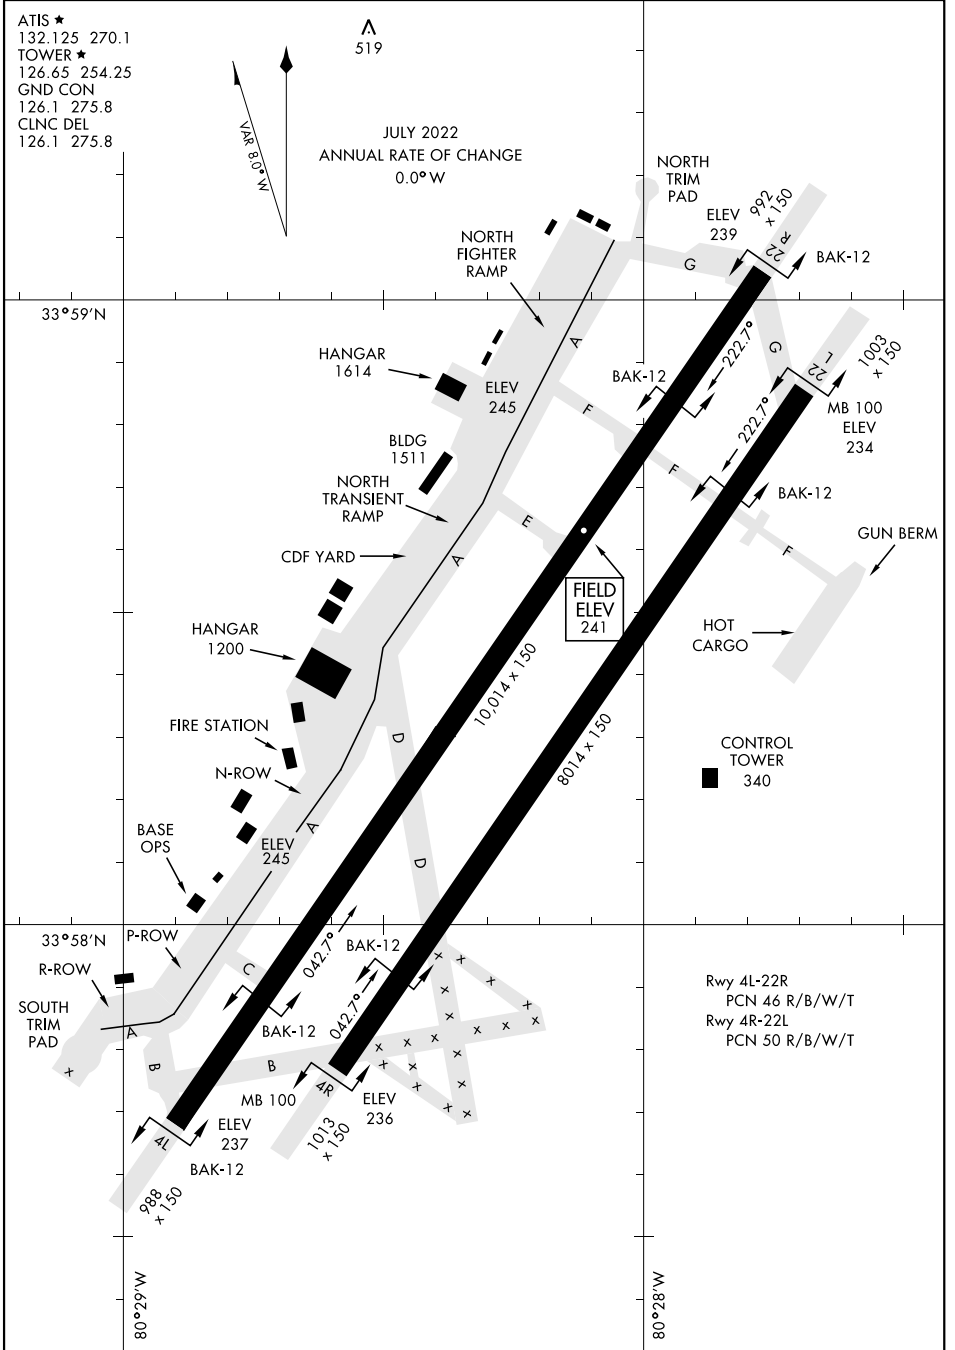

AIRPORT DIAGRAM

[USAF]

SHAW AFB (KSSC)
SUMTER, SOUTH CAROLINA

ATIS ★
 132.125 270.1
 TOWER ★
 126.65 254.25
 GND CON
 126.1 275.8
 CLNC DEL
 126.1 275.8

JULY 2022
 ANNUAL RATE OF CHANGE
 0.0° W

SE-2, 15 MAY 2025 to 12 JUN 2025

SE-2, 15 MAY 2025 to 12 JUN 2025

AIRPORT DIAGRAM

SHAW AFB (KSSC)
SUMTER, SOUTH CAROLINA