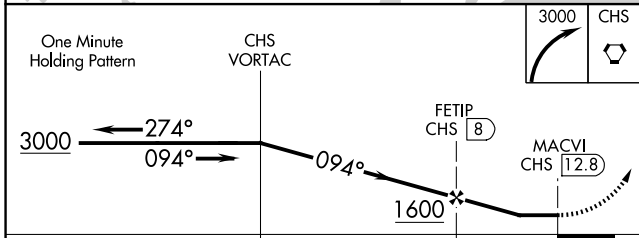

VORTAC CHS 113.5 Chan 82	APP CRS 094°	Rwy Idg TDZE Apt Elev	N/A N/A 12

VOR/DME-A
MT PLEASANT RGNL-FAISON FLD (L.R.O)

⚠ ⚠		MISSED APPROACH: Climbing right turn to 3000 direct CHS VORTAC and hold.

AWOS-3 118.625	CHARLESTON APP CON 121.275 379.925	UNICOM 122.7 (CTAF) 0

CATEGORY	A	B	C	D
CIRCLING	540-1	528 (600-1)	700-2 688 (700-2)	NA

SE-2, 15 MAY 2025 to 12 JUN 2025

SE-2, 15 MAY 2025 to 12 JUN 2025