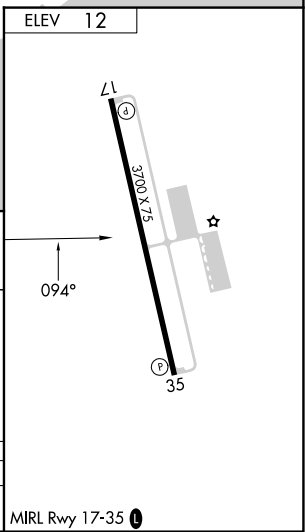

VORTAC CHS 113.5 Chan 82	APP CRS 094°	Rwy Idg TDZE Apt Elev	N/A N/A 12

VOR/DME-A
MT PLEASANT RGNL-FAISON FLD (L.R.O)

⚠ ⚠		MISSED APPROACH: Climbing right turn to 3000 direct CHS VORTAC and hold.

AWOS-3 118.625	CHARLESTON APP CON 121.275 379.925	UNICOM 122.7 (CTAF) 0

CATEGORY	A	B	C	D
CIRCLING	540-1	528 (600-1)	700-2 688 (700-2)	NA

SE-2, 15 MAY 2025 to 12 JUN 2025

SE-2, 15 MAY 2025 to 12 JUN 2025