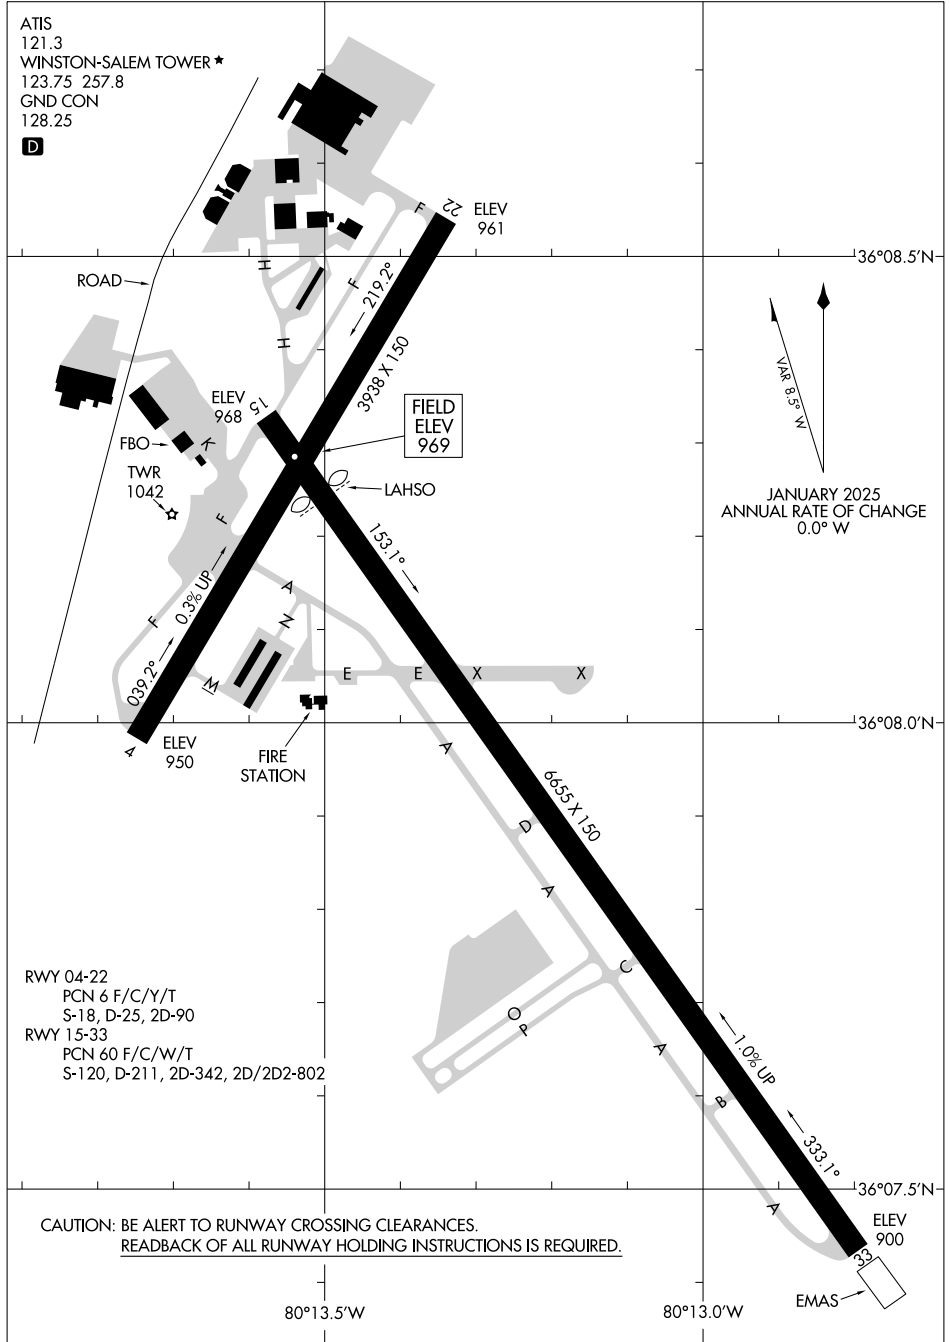

AIRPORT DIAGRAM

25107

AL-463 (FAA)

SMITH REYNOLDS (INT)
WINSTON SALEM, NORTH CAROLINA

SE-2, 15 MAY 2025 to 12 JUN 2025

SE-2, 15 MAY 2025 to 12 JUN 2025

AIRPORT DIAGRAM

25107

WINSTON SALEM, NORTH CAROLINA
SMITH REYNOLDS (INT)