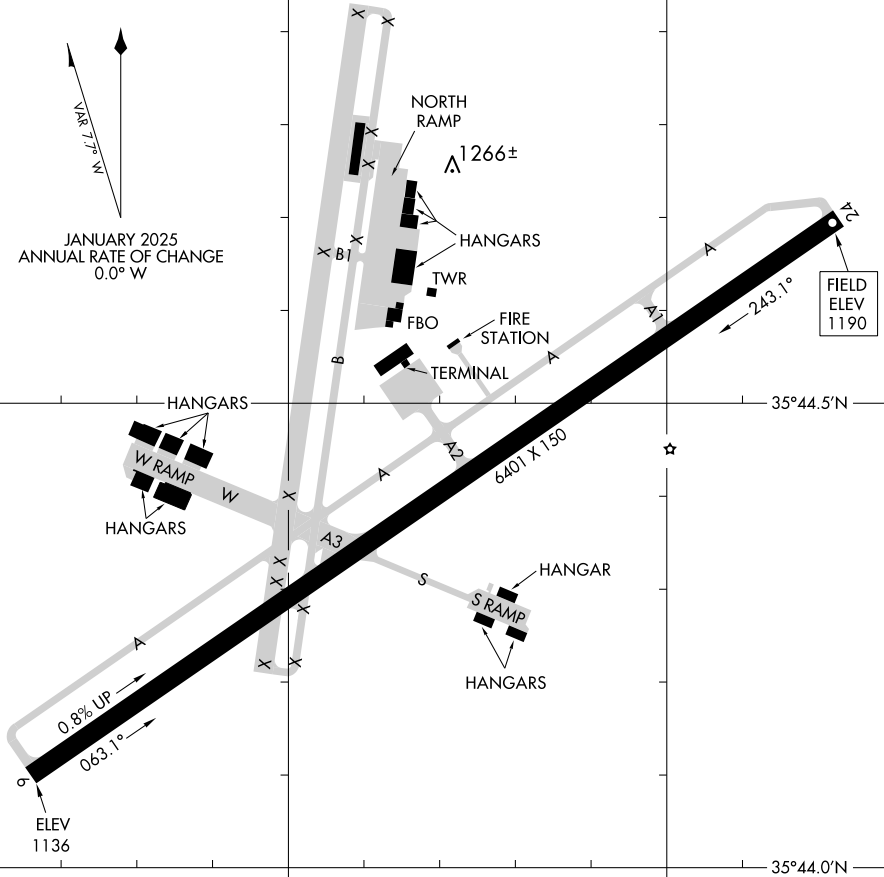

# AIRPORT DIAGRAM

AL-706 (FAA)

HICKORY RGNL (HKY)  
HICKORY, NORTH CAROLINA

ASOS  
118.325  
HICKORY TOWER ★  
128.15  
GND CON  
121.7  
CLNC DEL  
121.7

81°23.5'W

81°23.0'W

35°45.0'N

D

VAR 7° W  
JANUARY 2025  
ANNUAL RATE OF CHANGE  
0.0° W

SE-2, 15 MAY 2025 to 12 JUN 2025

SE-2, 15 MAY 2025 to 12 JUN 2025

RWY 06-24  
PCN 56 F/C/W/T  
S-120, D-198, 2D-321, 2D/2D2-766

CAUTION: BE ALERT TO RUNWAY CROSSING CLEARANCES.  
READBACK OF ALL RUNWAY HOLDING INSTRUCTIONS  
IS REQUIRED.