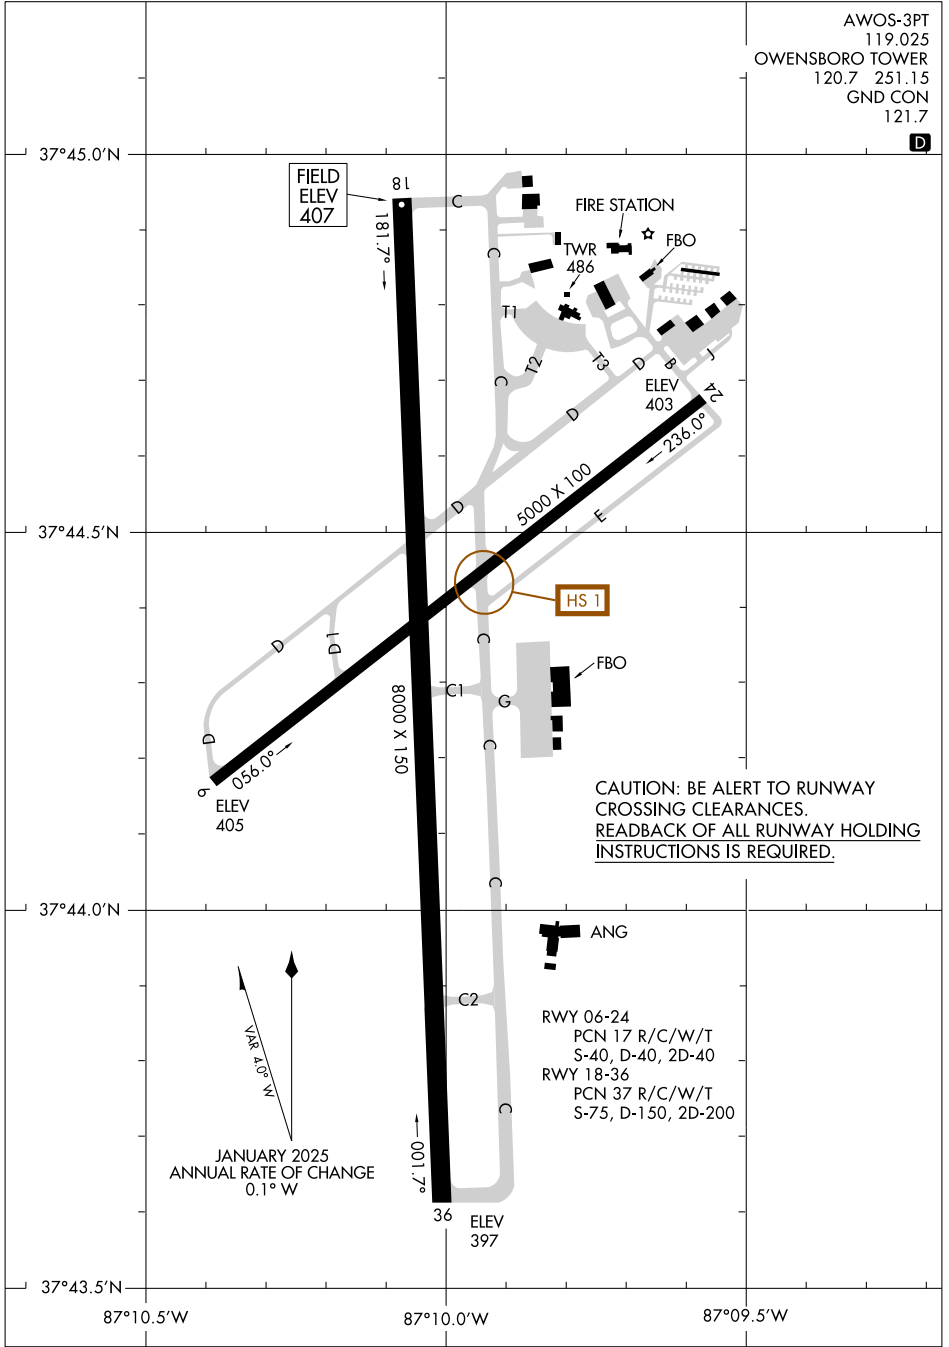

# AIRPORT DIAGRAM

OWENSBORO/DAVISS COUNTY RGNL (OWB)  
AL-707 (FAA) OWENSBORO, KENTUCKY

AWOS-3PT  
119.025  
OWENSBORO TOWER  
120.7 251.15  
GND CON  
121.7

D

SE-1, 15 MAY 2025 to 12 JUN 2025

SE-1, 15 MAY 2025 to 12 JUN 2025

# AIRPORT DIAGRAM

OWENSBORO, KENTUCKY  
OWENSBORO/DAVISS COUNTY RGNL (OWB)