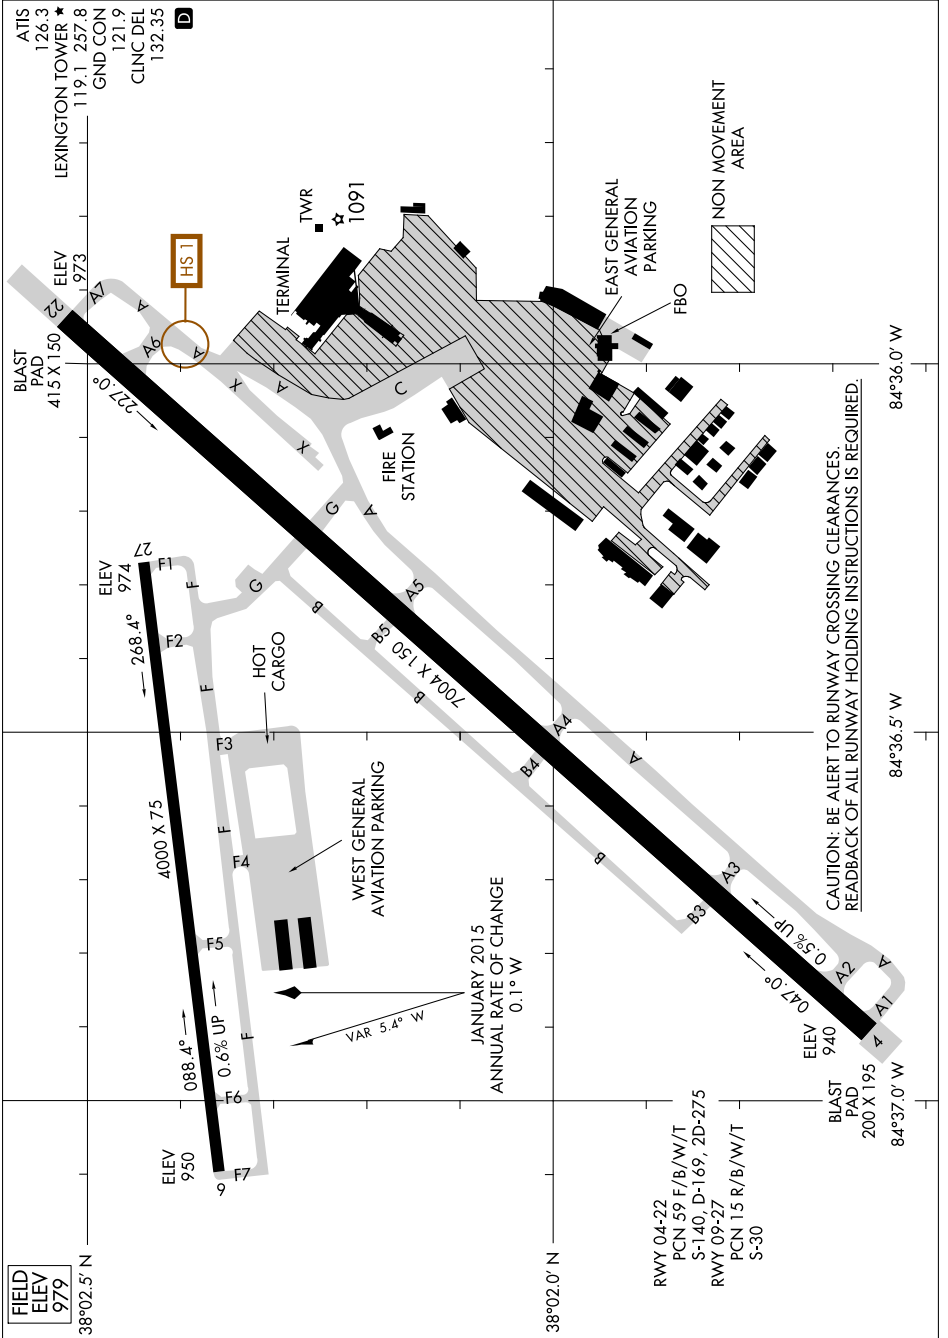

AIRPORT DIAGRAM

AL-697 (FAA)

BLUE GRASS (LEX)
LEXINGTON, KENTUCKY

SE-1, 26 APR 2018 to 24 MAY 2018

SE-1, 26 APR 2018 to 24 MAY 2018

AIRPORT DIAGRAM

LEXINGTON, KENTUCKY
BLUE GRASS (LEX)