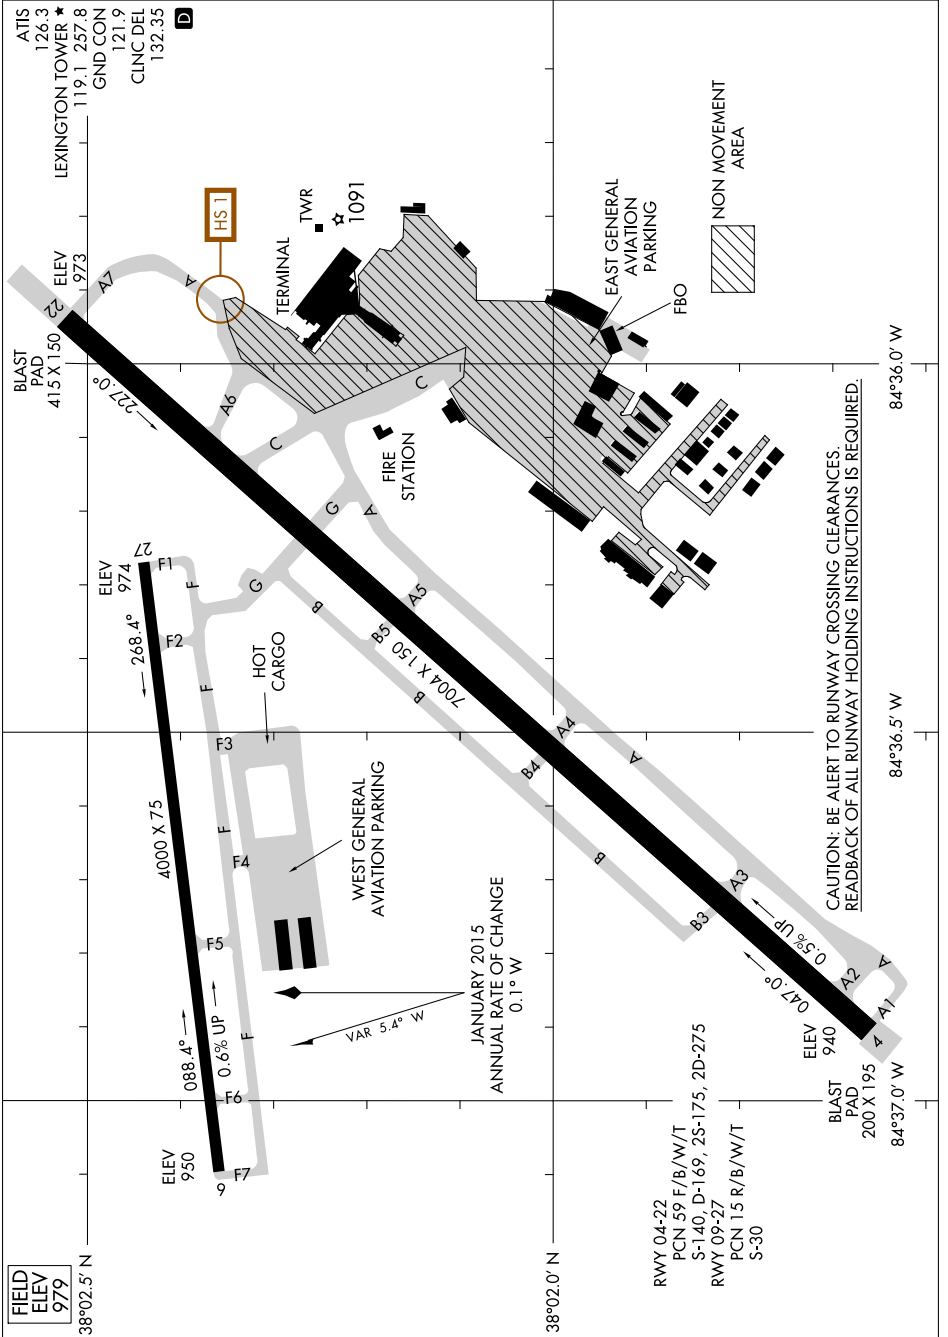

AIRPORT DIAGRAM

AL-697 (FAA)

BLUE GRASS (LEX)
LEXINGTON, KENTUCKY

SE-1, 20 JUL 2017 to 17 AUG 2017

SE-1, 20 JUL 2017 to 17 AUG 2017

AIRPORT DIAGRAM

LEXINGTON, KENTUCKY
BLUE GRASS (LEX)