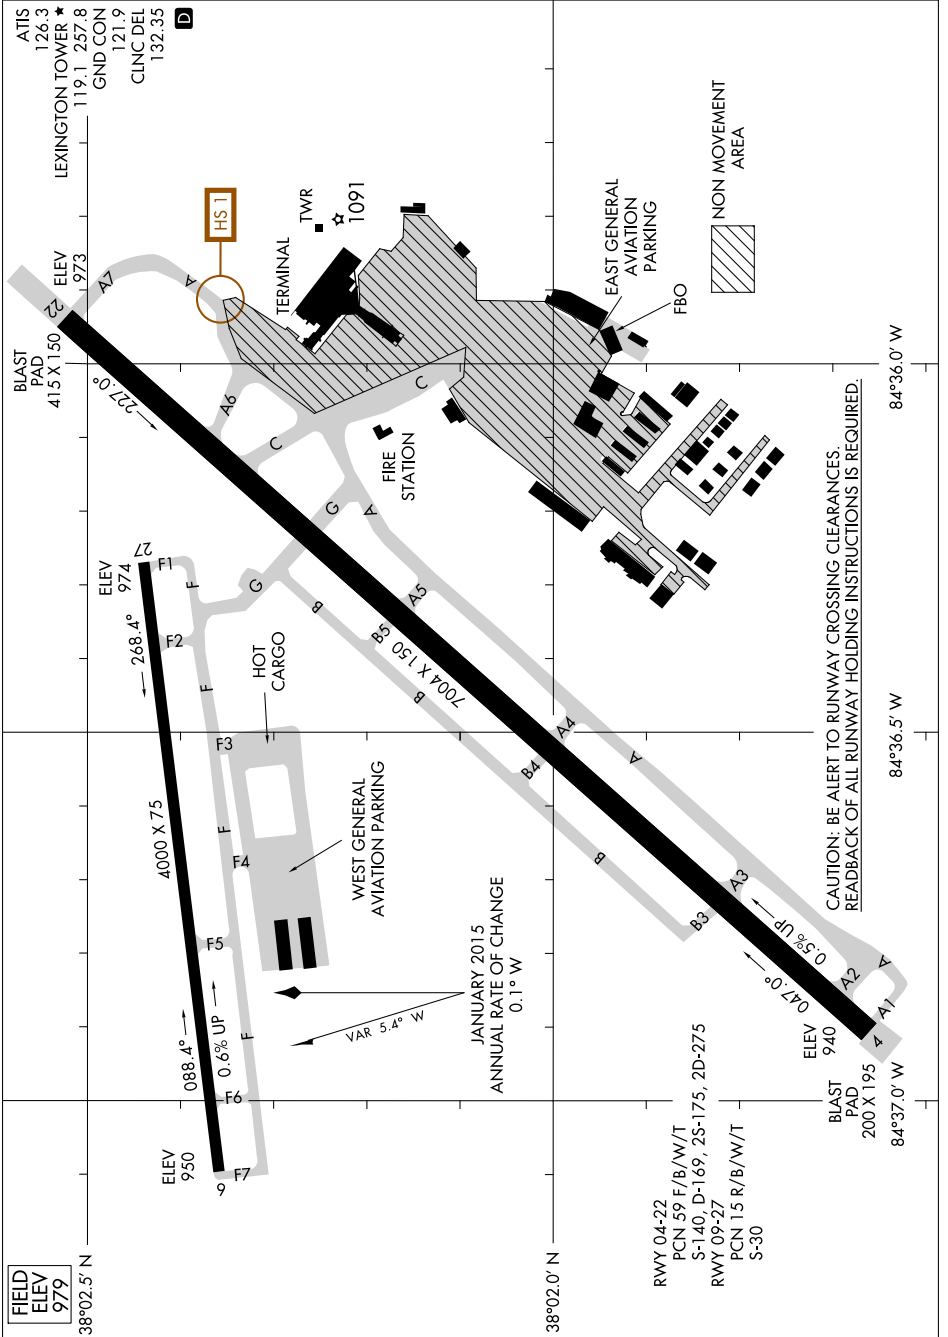

AIRPORT DIAGRAM

AL-697 (FAA)

BLUE GRASS (LEX)
LEXINGTON, KENTUCKY

SE-1, 22 JUN 2017 to 20 JUL 2017

SE-1, 22 JUN 2017 to 20 JUL 2017

AIRPORT DIAGRAM

LEXINGTON, KENTUCKY
BLUE GRASS (LEX)