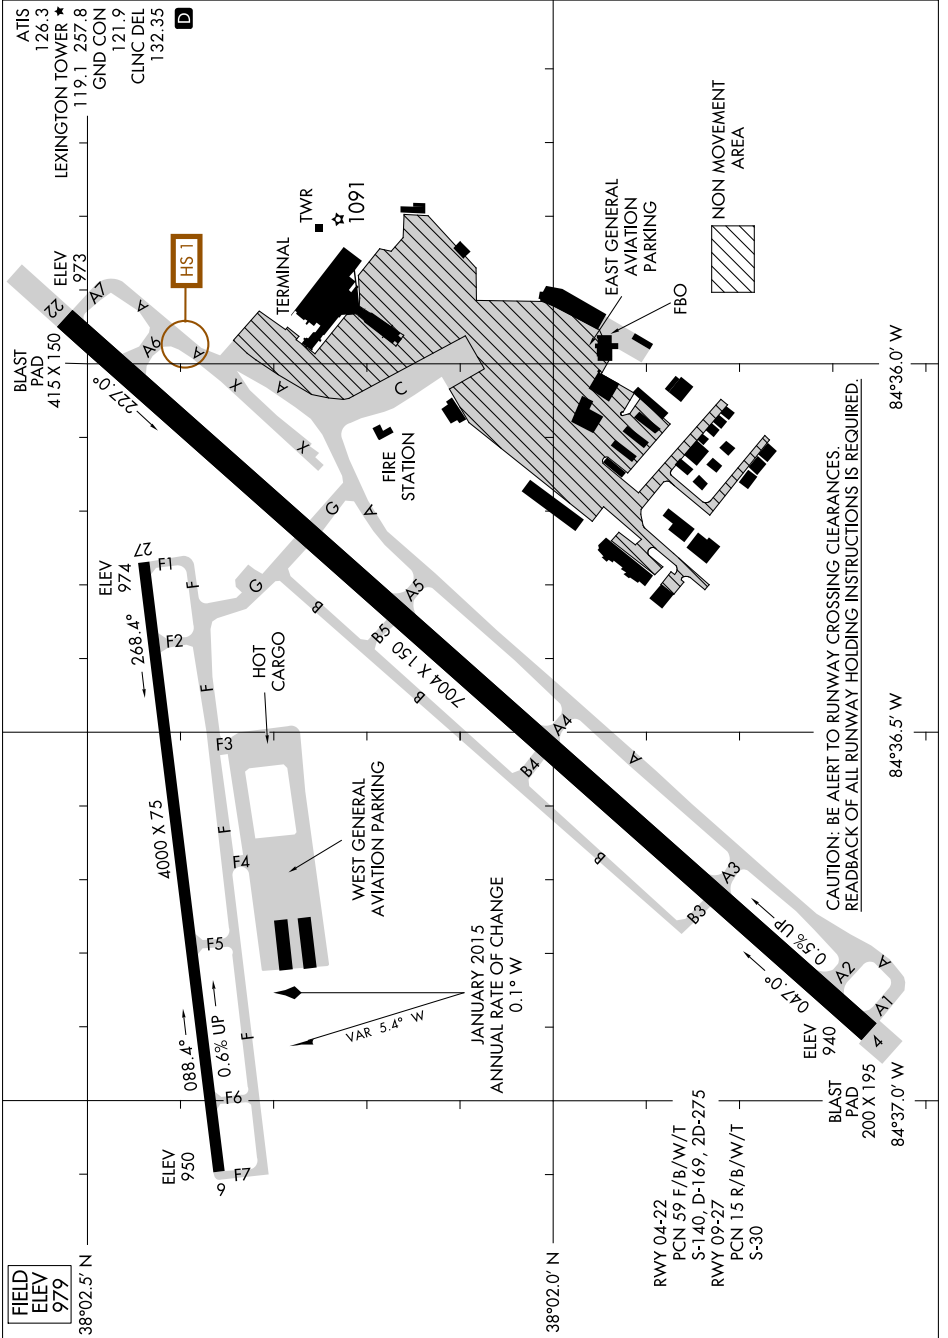

AIRPORT DIAGRAM

AL-697 (FAA)

BLUE GRASS (LEX)
LEXINGTON, KENTUCKY

SE-1, 01 MAR 2018 to 29 MAR 2018

SE-1, 01 MAR 2018 to 29 MAR 2018

AIRPORT DIAGRAM

LEXINGTON, KENTUCKY
BLUE GRASS (LEX)