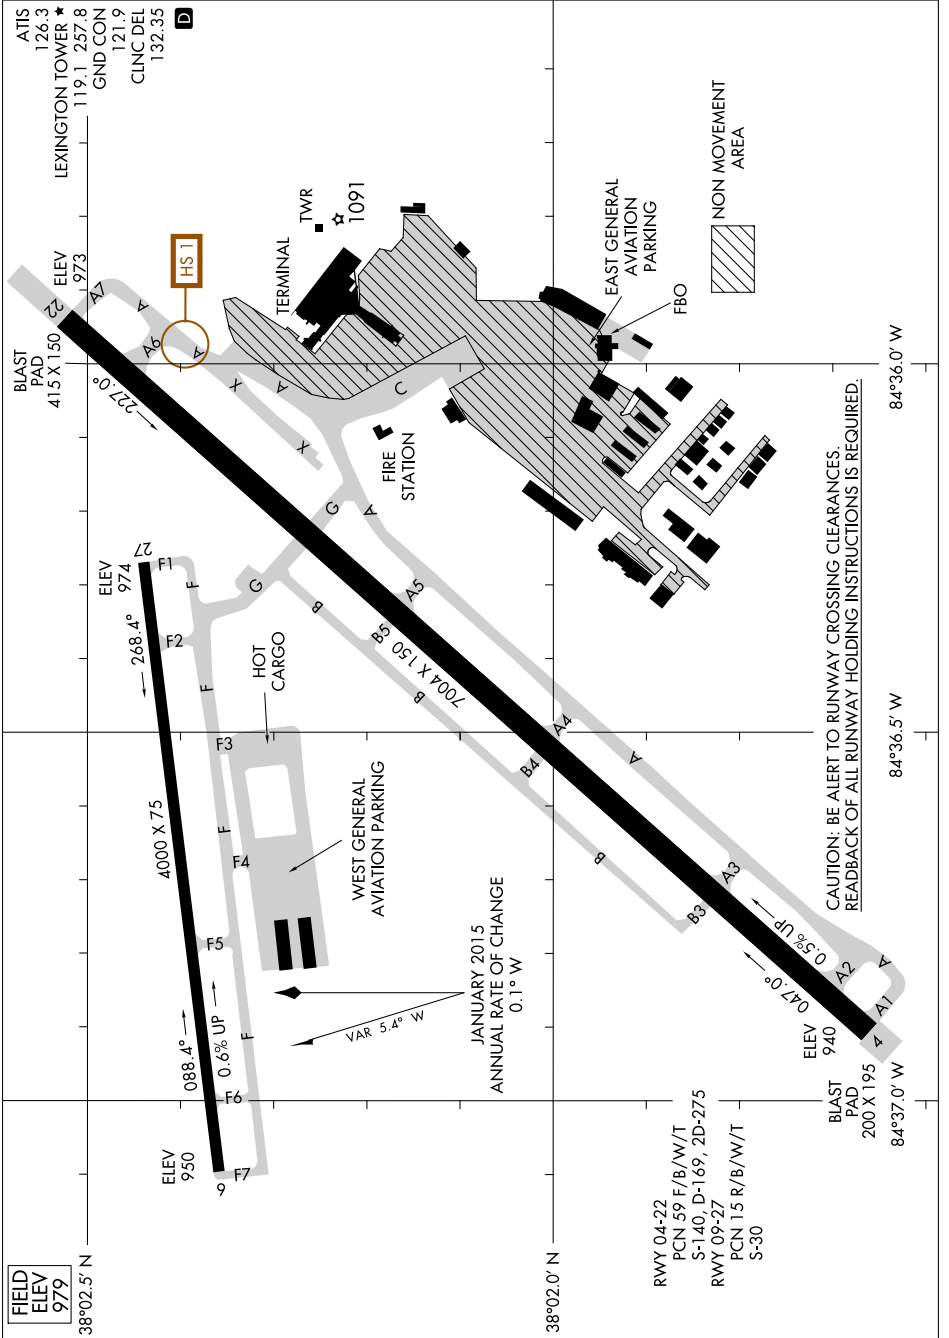

AIRPORT DIAGRAM

AL-697 (FAA)

BLUE GRASS (LEX)
LEXINGTON, KENTUCKY

SE-1, 04 JAN 2018 to 01 FEB 2018

SE-1, 04 JAN 2018 to 01 FEB 2018

AIRPORT DIAGRAM

LEXINGTON, KENTUCKY
BLUE GRASS (LEX)