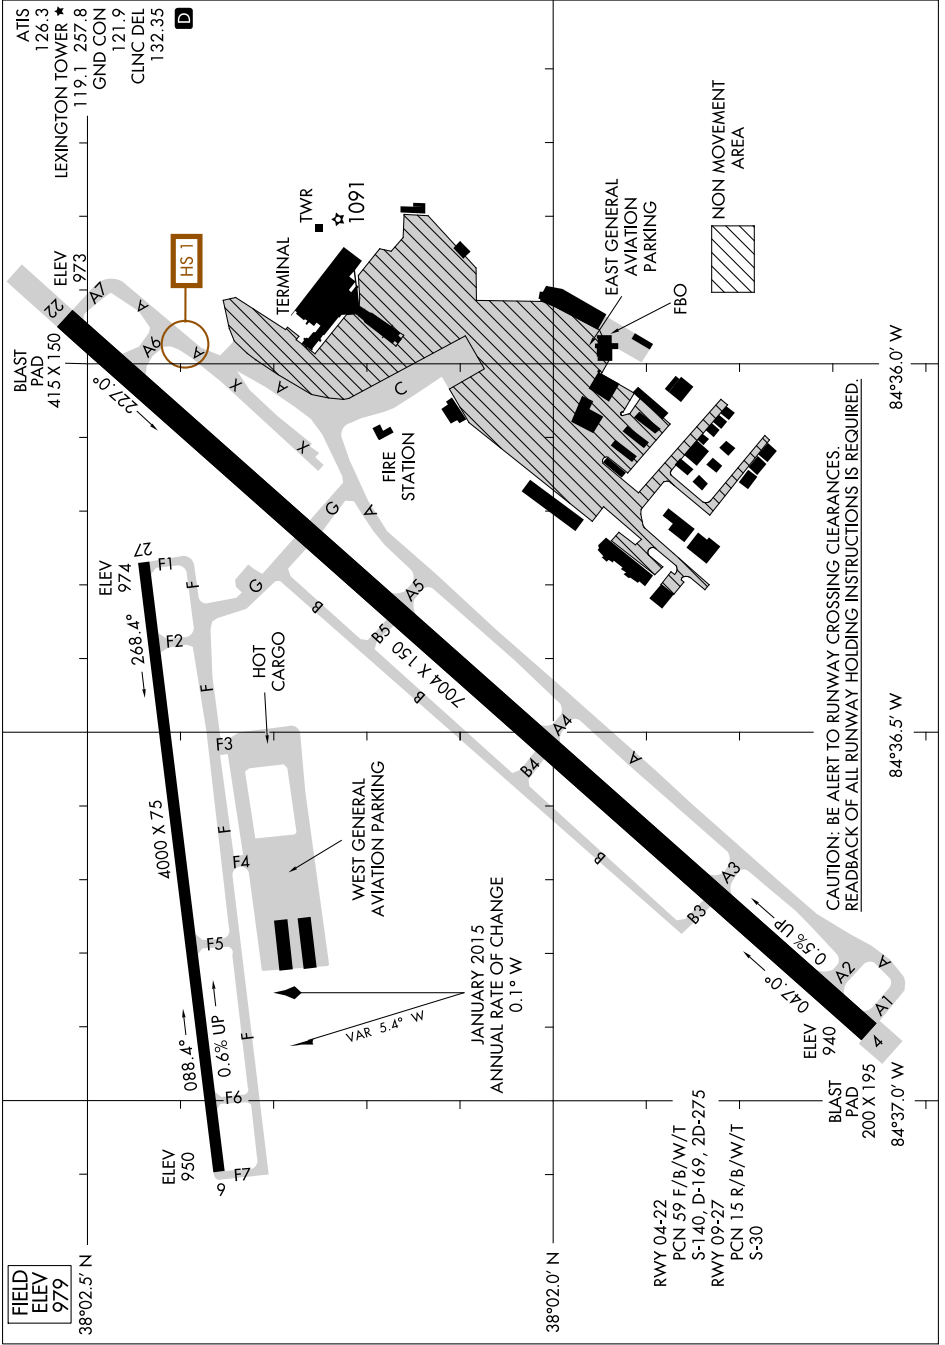

17285

AIRPORT DIAGRAM

BLUE GRASS (LEX)
LEXINGTON, KENTUCKY

AL-697 (FAA)

SE-1, 09 NOV 2017 TO 07 DEC 2017

AIRPORT DIAGRAM

LEXINGTON, KENTUCKY
BLUE GRASS (LEX)

17285

SE-1, 09 NOV 2017 TO 07 DEC 2017