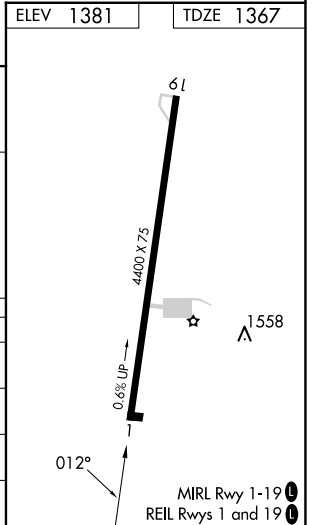

WAAS CH 70544 W01A	APP CRS 012°	Rwy Idg TDZE Apt Elev	4400 1367 1381
--	------------------------	-----------------------------	---

RNAV (GPS) RWY 1

JULIAN CARROLL (JKL)

RNP APCH - GPS.

⚠ For uncompensated Baro-VNAV systems, LNAV/VNAV NA below -14°C or above 54°C.

MISSED APPROACH: Climb to 1900 then climbing right turn to 4500 direct CANLA and hold, continue climb-in-hold to 4500.

ASOS 118.375	INDIANAPOLIS CENTER 126.575 257.85	UNICOM 122.8 (CTAF) 0
------------------------	--	---------------------------------