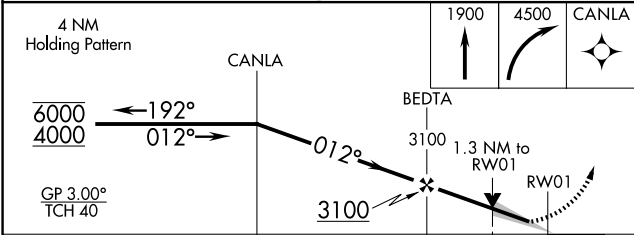

WAAS CH 70544 W01A	APP CRS 012°	Rwy Idg TDZE Apt Elev	4400 1367 1381
--	------------------------	-----------------------------	---

RNAV (GPS) RWY 1

JULIAN CARROLL (JKL)

RNP APCH - GPS.

⚠ For uncompensated Baro-VNAV systems, LNAV/VNAV NA below -14°C or above 54°C.

MISSED APPROACH: Climb to 1900 then climbing right turn to 4500 direct CANLA and hold, continue climb-in-hold to 4500.

ASOS 118.375	INDIANAPOLIS CENTER 126.575 257.85	UNICOM 122.8 (CTAF) 0
------------------------	--	---------------------------------