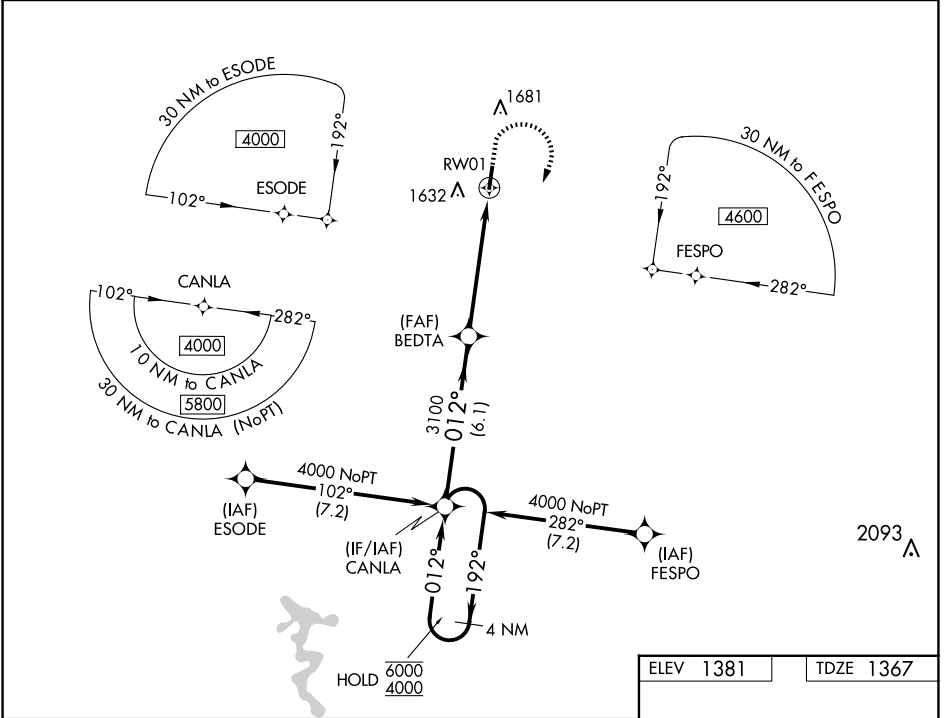

WAAS CH 70544 W01A	APP CRS 012°	Rwy Idg TDZE Apt Elev	4400 1367 1381
--	------------------------	-----------------------------	---

RNAV (GPS) RWY 1

JULIAN CARROLL (JKL)

RNP APCH - GPS.

⚠ For uncompensated Baro-VNAV systems, LNAV/VNAV NA below -14°C or above 54°C.

MISSED APPROACH: Climb to 1900 then climbing right turn to 4500 direct CANLA and hold, continue climb-in-hold to 4500.

ASOS 118.375	INDIANAPOLIS CENTER 126.575 257.85	UNICOM 122.8 (CTAF) 0
------------------------	--	---------------------------------

CATEGORY	A	B	C	D
LPV DA		1617-1	250 (300-1)	
LNAV/VNAV DA		1649-1	282 (300-1)	
LNAV MDA	1800-1	433 (500-1)	1800-1¼	433 (500-1¼)
C CIRCLING	1940-1	559 (600-1)	2000-1¾ 619 (700-1¾)	2000-2 619 (700-2)

SE-1, 15 MAY 2025 to 12 JUN 2025

SE-1, 15 MAY 2025 to 12 JUN 2025