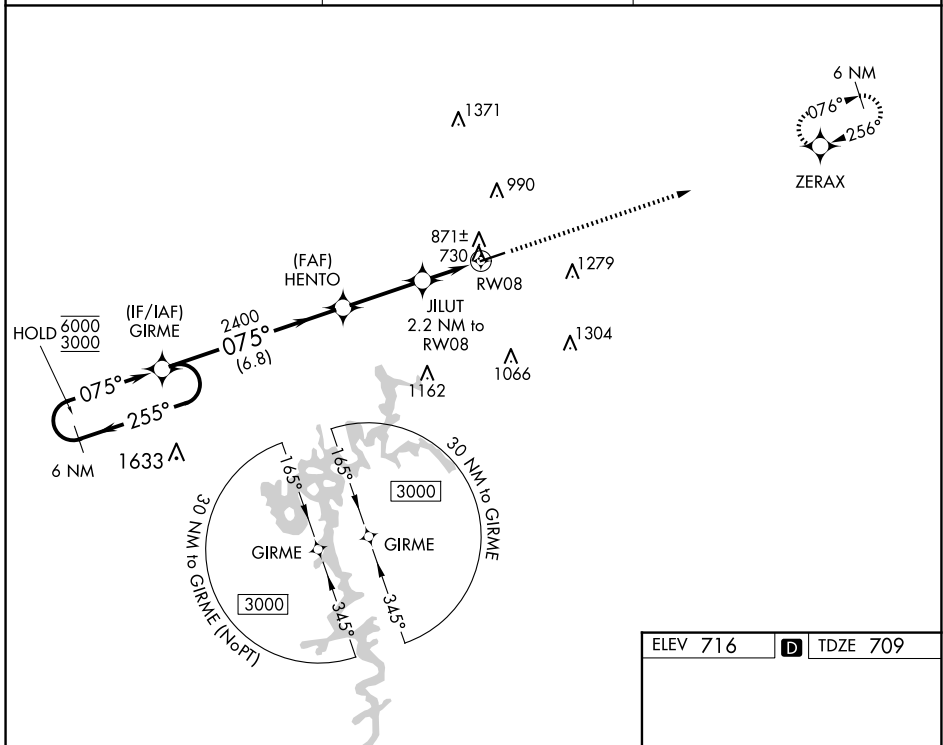

WAAS CH 77607 W08A	APP CRS 075°	Rwy Idg TDZE Apt Elev	5000 709 716
--	------------------------	-----------------------------	---

RNAV (GPS) RWY 8

GLASGOW MUNI (GLW)

RNP APCH.

For uncompensated Baro-VNAV systems, LNAV/VNAV NA below -16°C or above 54°C.

MISSED APPROACH: Climb to 3000 direct ZERAX and hold.

AWOS-3 118.525	MEMPHIS CENTER 132.9 290.3	UNICOM 122.8 (CTAF) 1
--------------------------	--------------------------------------	--

SE-1, 15 MAY 2025 to 12 JUN 2025

SE-1, 15 MAY 2025 to 12 JUN 2025

ELEV 716	D TDZE 709
----------	-------------------

CATEGORY	A	B	C	D
LPV DA	971-1		262 (300-1)	
LNAV/VNAV DA	1125-1 3/8		416 (500-1 3/8)	
LNAV MDA	1140-1	431 (500-1)	1140-1 1/4	431 (500-1 1/4)

MIRL Rwy 8-26 **1**
REIL Rwy 8 and 26 **1**