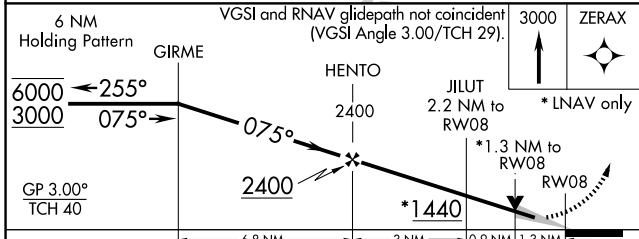

CATEGORY	A	B	C	D
LPV DA	971-1		262 (300-1)	
LNAV/VNAV DA	1125-1 3/8		416 (500-1 3/8)	
LNAV MDA	1140-1	431 (500-1)	1140-1 1/4	431 (500-1 1/4)

MIRL Rwy 8-26 **1**
REIL Rwy 8 and 26 **1**