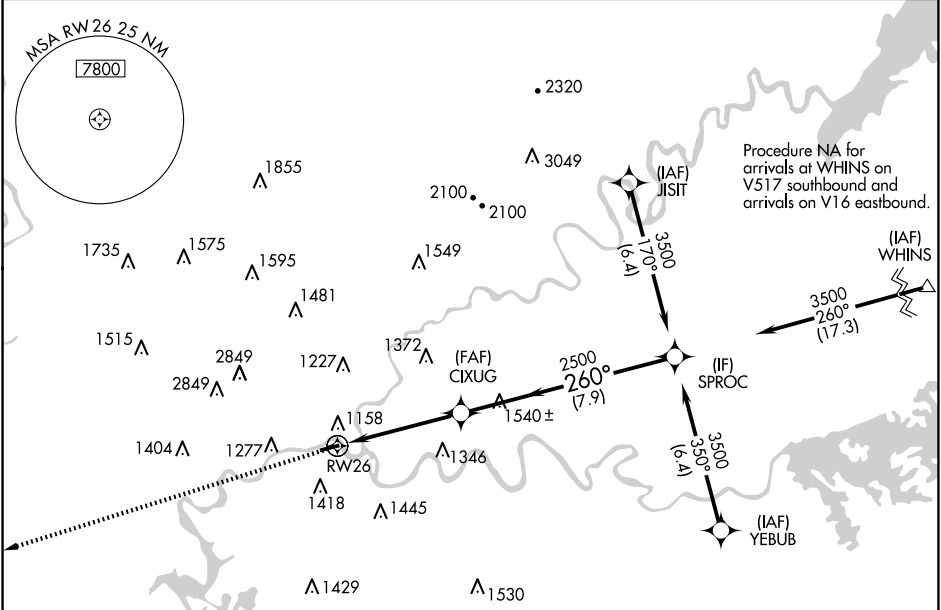

APP CRS 260°	Rwy ldg TDZE Apt Elev	3499 832 833
------------------------	-----------------------------	---

RNAV (GPS) RWY 26

KNOXVILLE DOWNTOWN ISLAND (DKX)

RNP APCH - GPS.		MISSED APPROACH: Climb to 4000 direct SWASO and hold.	
AWOS-3 125.375	KNOXVILLE APP CON 123.9 353.6	CLNC DEL 121.7	UNICOM 123.075 (CTAF) 0

SE-1, 15 MAY 2025 to 12 JUN 2025

SE-1, 15 MAY 2025 to 12 JUN 2025

CATEGORY	A	B	C	D
RNAV MDA	1520-1	688 (700-1)	1520-2 688 (700-2)	NA
CIRCLING	1600-1 767 (800-1)	1720-1¼ 887 (900-1¼)	1720-2¾ 887 (900-2¾)	NA

REIL Rwy 8 and 26 **0**
MIRL Rwy 8-26 **0**