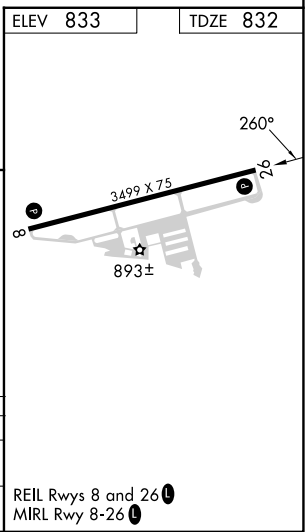

CATEGORY	A	B	C	D
RNAV MDA	1520-1	688 (700-1)	1520-2 688 (700-2)	NA
CIRCLING	1600-1 767 (800-1)	1720-1¼ 887 (900-1¼)	1720-2¾ 887 (900-2¾)	NA

REIL Rwy 8 and 26 **0**
MIRL Rwy 8-26 **0**