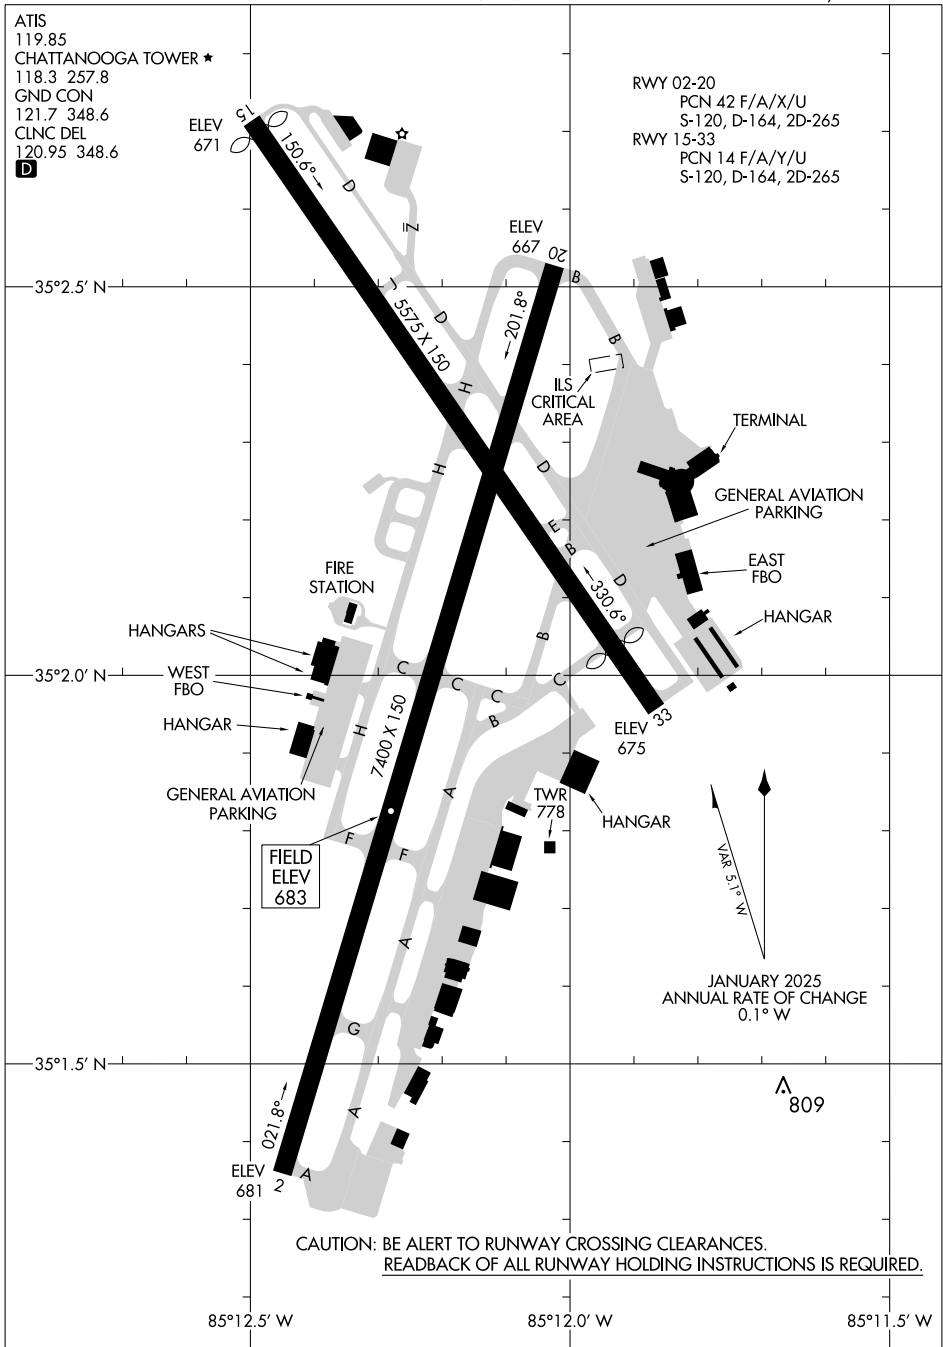

25107

AIRPORT DIAGRAM

AL-79 (FAA)

LOVELL FLD (CHA)
CHATTANOOGA, TENNESSEE

SE-1, 15 MAY 2025 to 12 JUN 2025

SE-1, 15 MAY 2025 to 12 JUN 2025