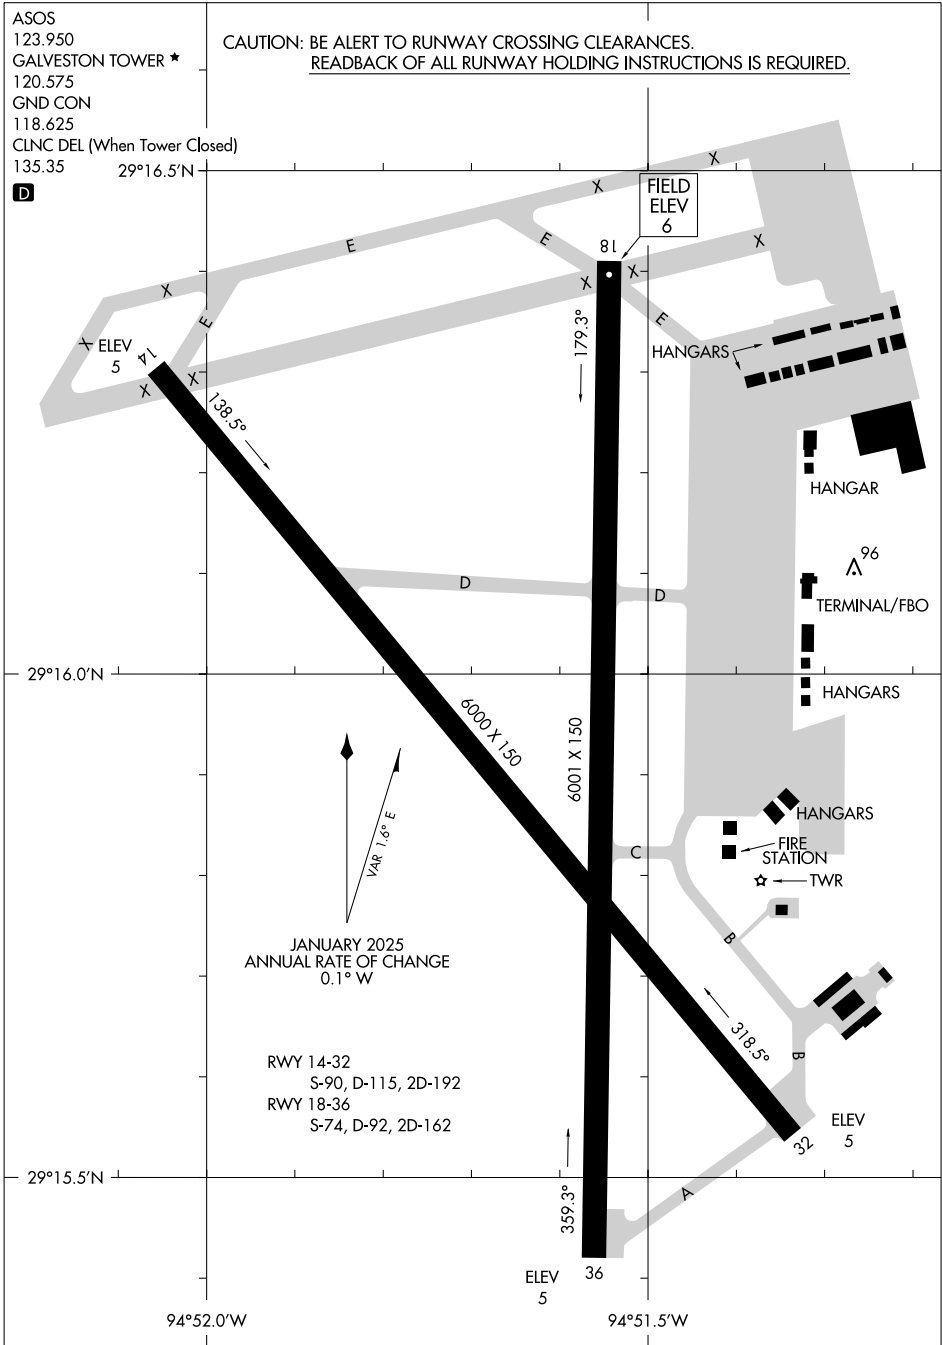

25107

AIRPORT DIAGRAM

SCHOLES INTL AT GALVESTON (GLS)
GALVESTON, TEXAS

AL-164 (FAA)

ASOS
123.950
GALVESTON TOWER ★
120.575
GND CON
118.625
CLNC DEL (When Tower Closed)
135.35 29°16.5'N

CAUTION: BE ALERT TO RUNWAY CROSSING CLEARANCES.
READBACK OF ALL RUNWAY HOLDING INSTRUCTIONS IS REQUIRED.

D

SC-5, 15 MAY 2025 to 12 JUN 2025

SC-5, 15 MAY 2025 to 12 JUN 2025

AIRPORT DIAGRAM

25107

SCHOLES INTL AT GALVESTON (GLS)
GALVESTON, TEXAS