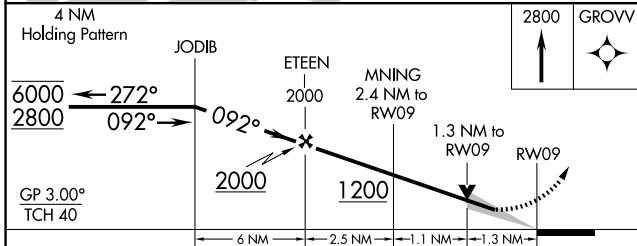

WAAS CH 77800 W09A	APP CRS 092°	Rwy Idg TDZE Apt Elev	5600 418 452
--	------------------------	-----------------------------	---

RNAV (GPS) RWY 9

UNIVERSITY-OXFORD (UOX)

RNP APCH - GPS.

▼ For uncompensated Baro-VNAV systems, UNAV/VNAV NA below -15°C or above 54°C.

▲ MISSED APPROACH: Climb to 2800 direct GROVV and hold.

AWOS-3PT 132.725	MEMPHIS CENTER 128.5 279.55	GCO 135.075	UNICOM 123.0 (CTAF)
----------------------------	---------------------------------------	-----------------------	-------------------------------