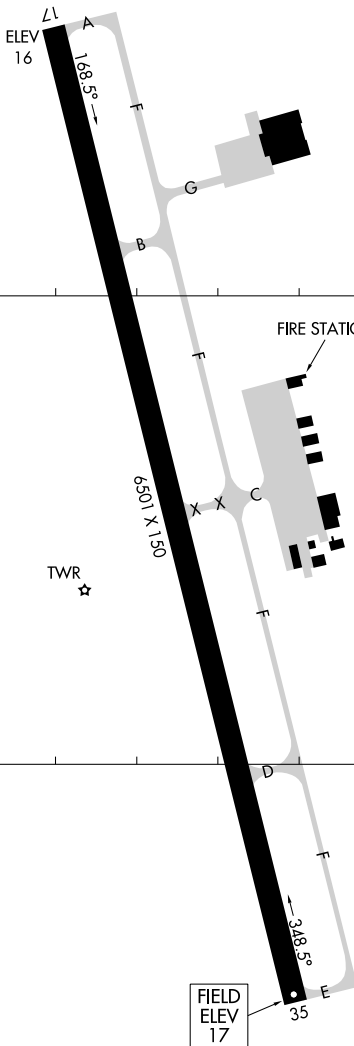

25107

AIRPORT DIAGRAM

AL-5404 (FAA)

TRENT LOTT INTL (PQL)
PASCAGOULA, MISSISSIPPI

ATIS
 135.175
 TRENT LOTT TOWER ★
 118.575
 GND CON
 121.725
 CLNC DEL
 121.725

30°28.0'N

30°27.5'N

88°32.0'W

88°31.5'W

RWY 17-35
 PCN 57 F/C/X/T
 D-196, 2D-315, 2D/2D2-753

CAUTION: BE ALERT TO RUNWAY CROSSING CLEARANCES.
 READBACK OF ALL RUNWAY HOLDING INSTRUCTIONS IS REQUIRED.

SC-4, 15 MAY 2025 to 12 JUN 2025

SC-4, 15 MAY 2025 to 12 JUN 2025

AIRPORT DIAGRAM

25107

PASCAGOULA, MISSISSIPPI
TRENT LOTT INTL (PQL)