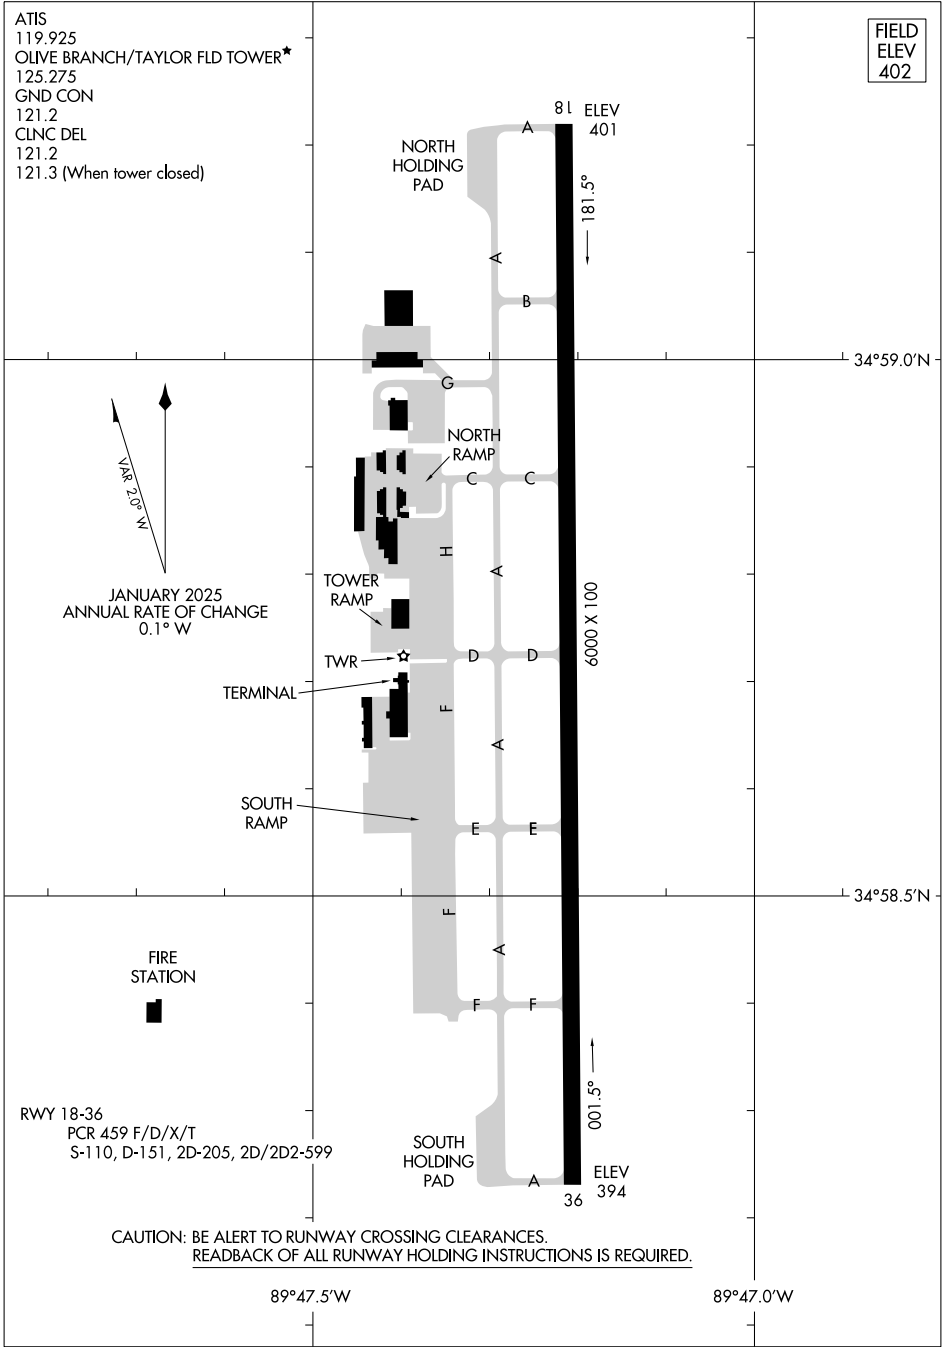

25107

AIRPORT DIAGRAM

AL-5883 (FAA)

OLIVE BRANCH/TAYLOR FLD (OLV)
OLIVE BRANCH, MISSISSIPPI

ATIS
 119.925
 OLIVE BRANCH/TAYLOR FLD TOWER*
 125.275
 GND CON
 121.2
 CLNC DEL
 121.2
 121.3 (When tower closed)

FIELD
 ELEV
 402

SC-4, 15 MAY 2025 to 12 JUN 2025

SC-4, 15 MAY 2025 to 12 JUN 2025

CAUTION: BE ALERT TO RUNWAY CROSSING CLEARANCES.
 READBACK OF ALL RUNWAY HOLDING INSTRUCTIONS IS REQUIRED.

AIRPORT DIAGRAM

25107

OLIVE BRANCH, MISSISSIPPI
OLIVE BRANCH/TAYLOR FLD (OLV)