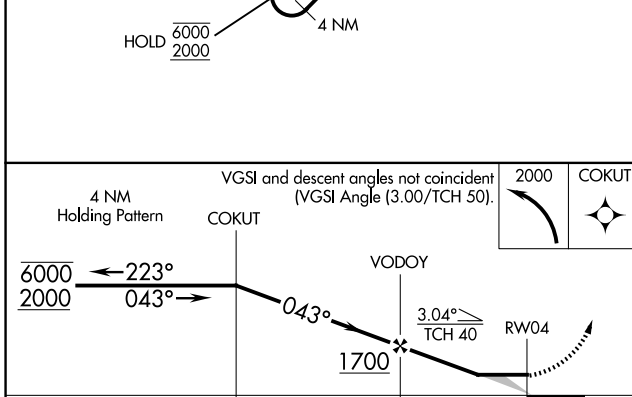

APP CRS	Rwy Idg	3799
043°	TDZE	77
	Apt Elev	78

RNAV (GPS) RWY 4

MARKSVILLE MUNI (MKV)

RNP APCH - GPS.

NA Circling Rwy 22 NA at night. Use Esler Rgnl altimeter setting. When not received, use Alexandria Intl. Rwy 4 helicopter visibility reduction below 3/4 SM NA.

MISSED APPROACH: Climbing left turn to 2000 direct COKUT and hold.

ESF ASOS 119.425	POLK APP CON 125.4 302.2	CTAF 122.9 0
----------------------------	------------------------------------	------------------------

SC-4, 15 MAY 2025 to 12 JUN 2025

SC-4, 15 MAY 2025 to 12 JUN 2025

ELEV 78	TDZE 77
---------	---------

CATEGORY	A	B	C	D
LNAV MDA	680-1	603 (700-1)	NA	
C CIRCLING	760-1 682 (700-1)	820-1 742 (800-1)	NA	