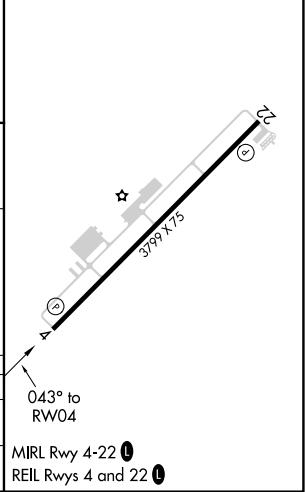

CATEGORY	A	B	C	D
LNAV MDA	680-1	603 (700-1)	NA	
C CIRCLING	760-1 682 (700-1)	820-1 742 (800-1)	NA