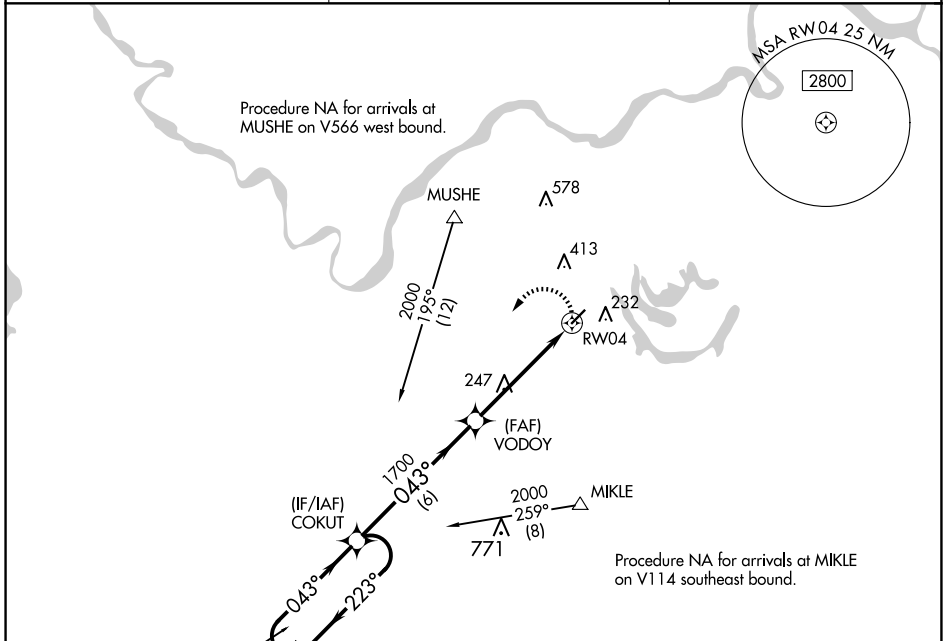

APP CRS	Rwy Idg	3799
043°	TDZE	77
	Apt Elev	78

RNAV (GPS) RWY 4

MARKSVILLE MUNI (MKV)

RNP APCH - GPS.

NA Circling Rwy 22 NA at night. Use Esler Rgnl altimeter setting. When not received, use Alexandria Intl. Rwy 4 helicopter visibility reduction below 3/4 SM NA.

MISSED APPROACH: Climbing left turn to 2000 direct COKUT and hold.

ESF ASOS 119.425	POLK APP CON 125.4 302.2	CTAF 122.9 0
----------------------------	------------------------------------	------------------------

SC-4, 15 MAY 2025 to 12 JUN 2025

SC-4, 15 MAY 2025 to 12 JUN 2025

ELEV 78	TDZE 77
---------	---------

CATEGORY	A	B	C	D
LNAV MDA	680-1	603 (700-1)	NA	
C CIRCLING	760-1 682 (700-1)	820-1 742 (800-1)	NA	