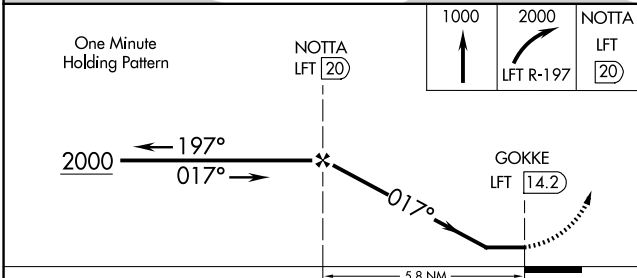

CATEGORY	A	B	C	D
CIRCLING	600-1	584 (600-1)	700-2 684 (700-2)	NA