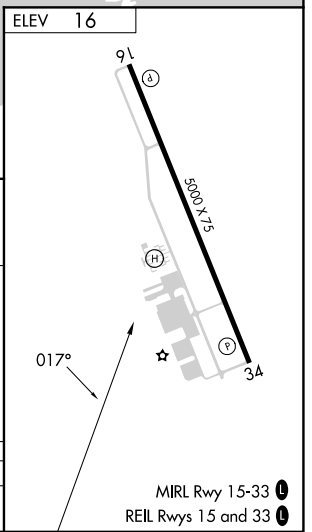

CATEGORY	A	B	C	D
CIRCLING	600-1	584 (600-1)	700-2 684 (700-2)	NA