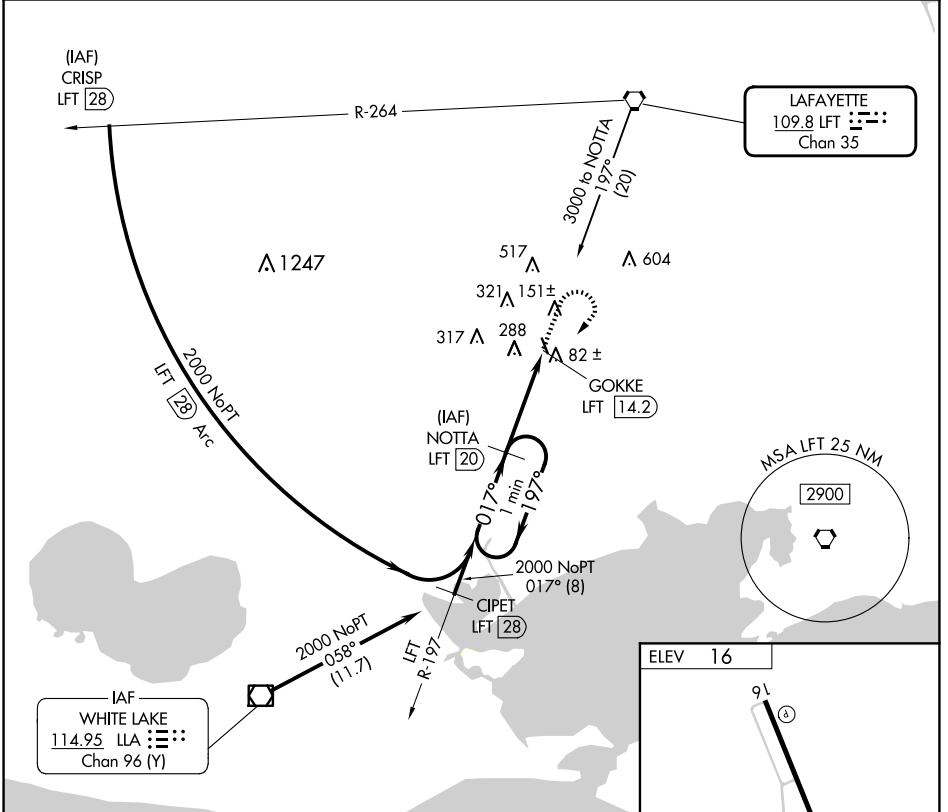

VORTAC LFT 109.8 Chan 35	APP CRS 017°	Rwy Idg TDZE Apt Elev N/A N/A 16
--	------------------------	--

VOR/DME-B

ABBEVILLE CHRIS CRUSTA MEML (1YA)

NA When local altimeter setting not received, use New Iberia altimeter setting and increase all MDA 40 feet.

MISSED APPROACH: Climb to 1000, then climbing right turn to 2000 via LFT R-197 to NOTTA/LFT 20 DME and hold.

AWOS-3PT 118.875	LAFAYETTE APP CON * 121.1 268.7	GCO 135.075	UNICOM 122.8 (CTAF) 0
----------------------------	---	-----------------------	--

SC-4, 15 MAY 2025 to 12 JUN 2025

SC-4, 15 MAY 2025 to 12 JUN 2025

CATEGORY	A	B	C	D
CIRCLING	600-1	584 (600-1)	700-2 684 (700-2)	NA