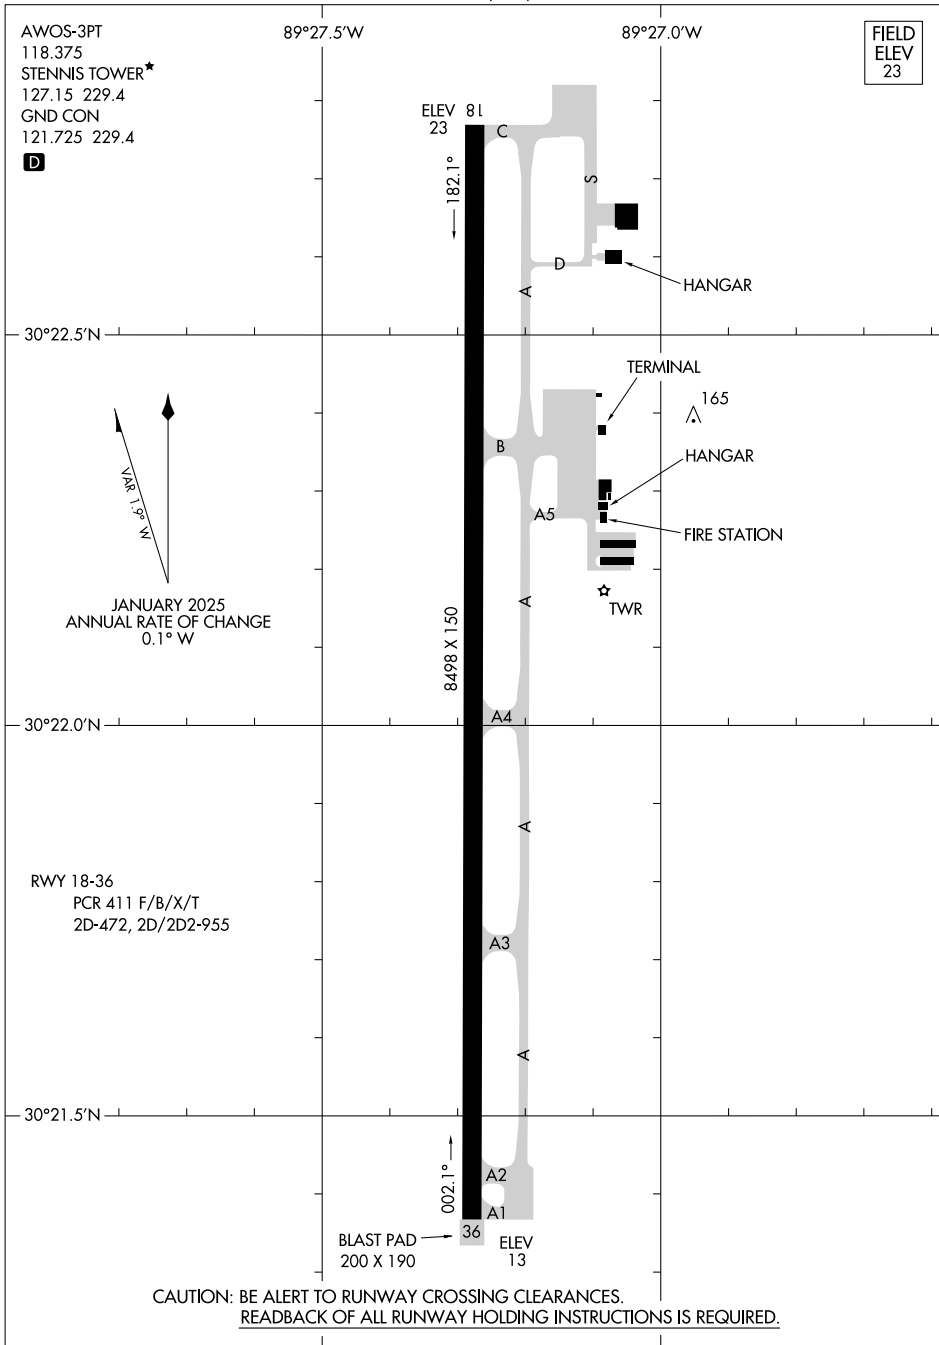

25107

AIRPORT DIAGRAM

AL-5860 (FAA)

STENNIS INTL (HSA)
BAY ST LOUIS, MISSISSIPPI

SC-4, 15 MAY 2025 to 12 JUN 2025

SC-4, 15 MAY 2025 to 12 JUN 2025

AIRPORT DIAGRAM

25107