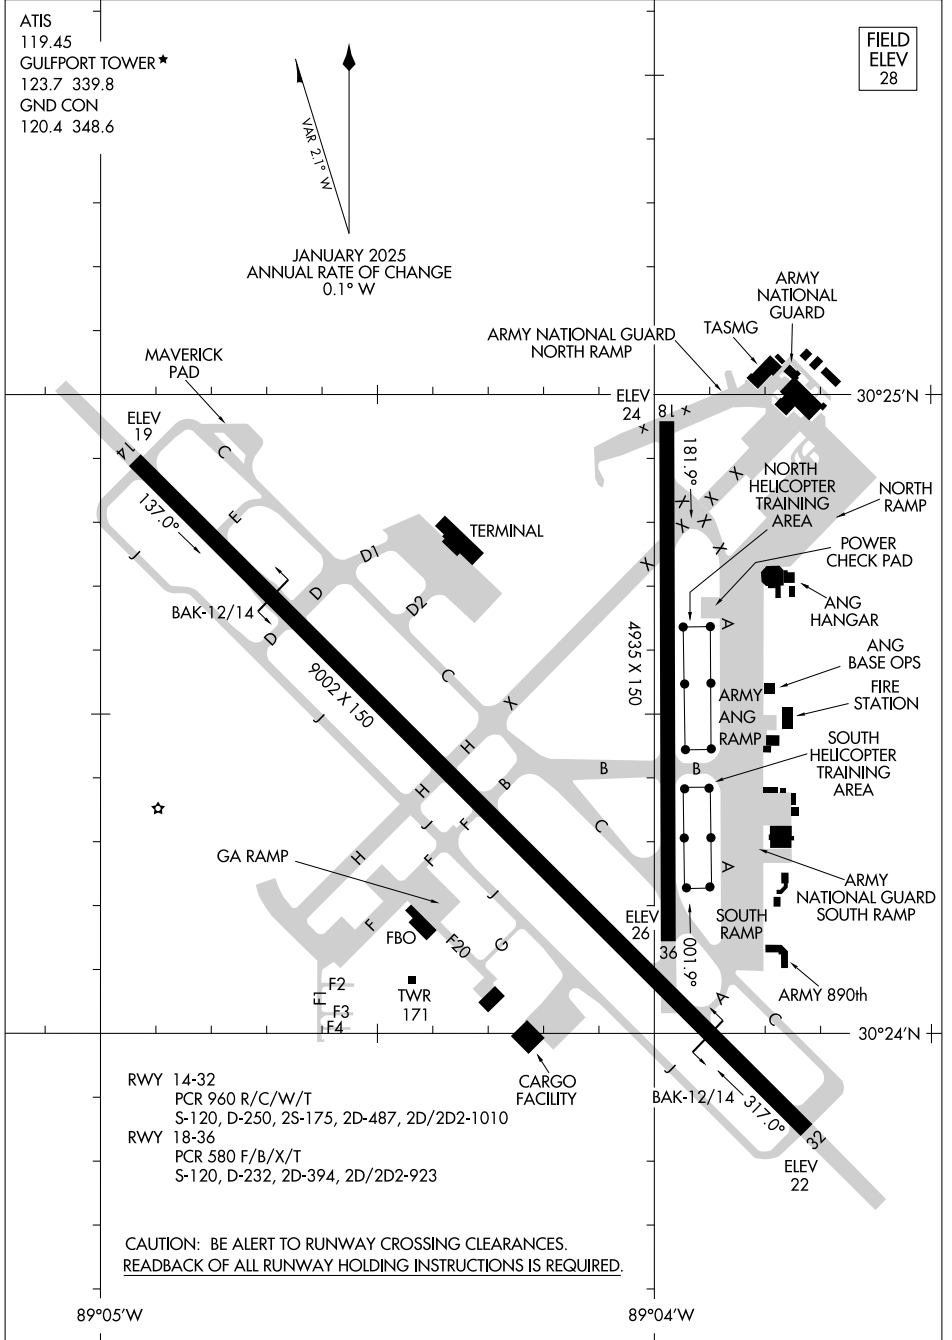

AIRPORT DIAGRAM

AL-576 (FAA)

GULFPORT-BILOXI INTL (GPT)
GULFPORT, MISSISSIPPI

SC-4, 15 MAY 2025 to 12 JUN 2025

SC-4, 15 MAY 2025 to 12 JUN 2025

AIRPORT DIAGRAM

GULFPORT, MISSISSIPPI
GULFPORT-BILOXI INTL (GPT)