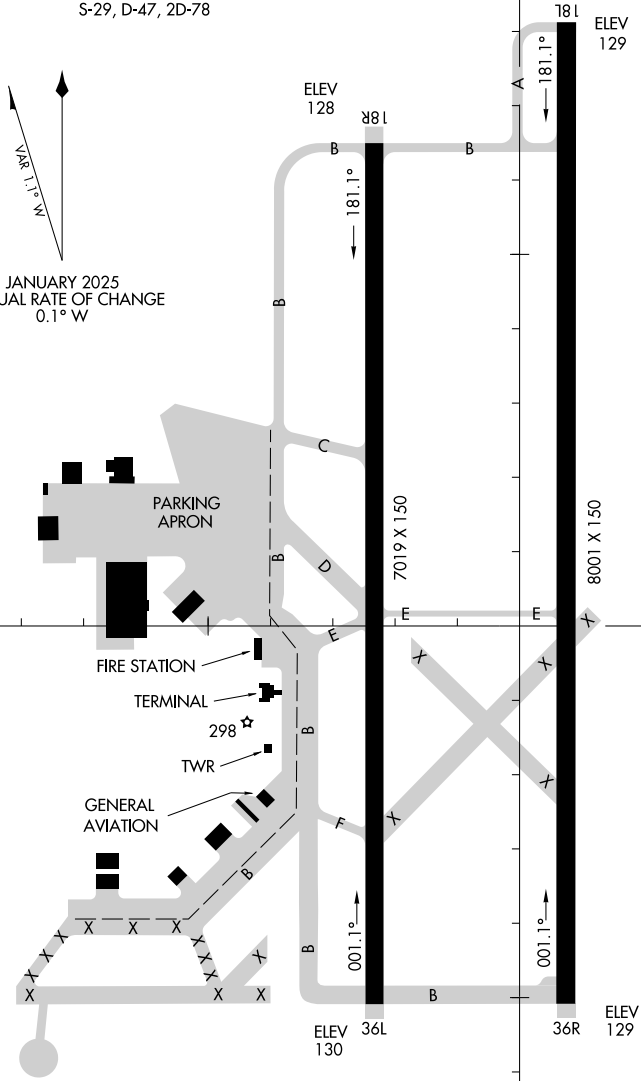

25107

AIRPORT DIAGRAM

AL-572 (FAA)

GREENVILLE MID-DELTA (GLH)
GREENVILLE, MISSISSIPPI

ASOS
125.525
GREENVILLE TOWER ★
119.0 56.9
GND CON
121.8 256.9

RWY 18L-36R
PCN 61 F/D/X/T
S-75, D-112, 2D-182, 2D/2D2-540
RWY 18R-36L
PCN 11 R/C/X/T
S-29, D-47, 2D-78

FIELD
ELEV
131

D

VAR 1.1° W
JANUARY 2025
ANNUAL RATE OF CHANGE
0.1° W

CAUTION: BE ALERT TO RUNWAY CROSSING CLEARANCES.
READBACK OF ALL RUNWAY HOLDING INSTRUCTIONS IS REQUIRED.

91°00'W

90°59'W

33°30'N

33°29'N

SC-4, 15 MAY 2025 to 12 JUN 2025

SC-4, 15 MAY 2025 to 12 JUN 2025

AIRPORT DIAGRAM

25107

GREENVILLE, MISSISSIPPI
GREENVILLE MID-DELTA (GLH)