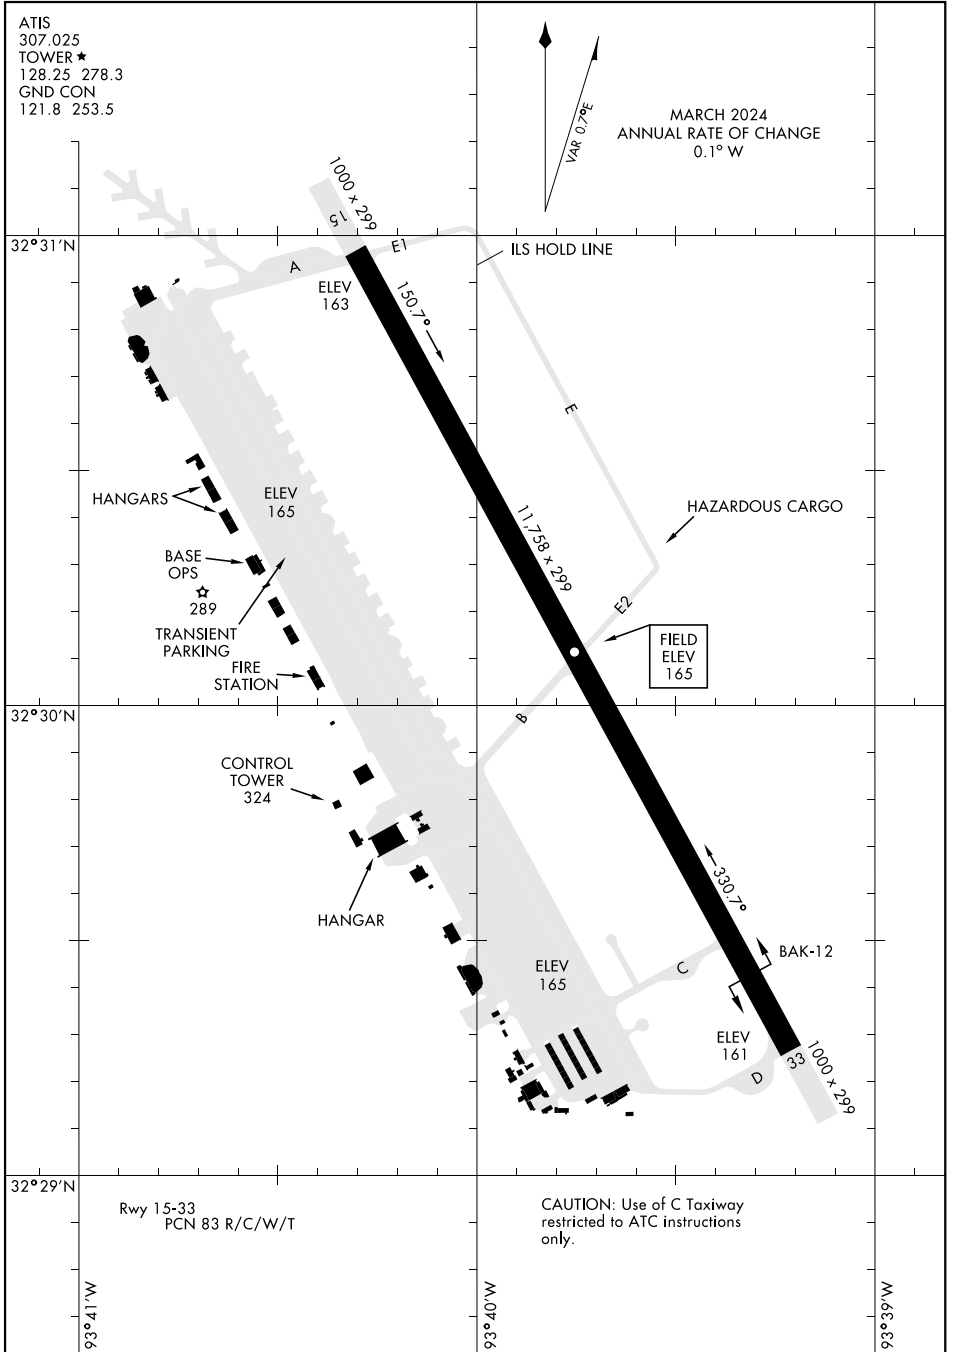

AIRPORT DIAGRAM

[USAF]

BARKSDALE AFB (KBAD)

BOSSIER CITY, LOUISIANA

ATIS 307.025
 TOWER ★ 128.25 278.3
 GND CON 121.8 253.5

MARCH 2024
 ANNUAL RATE OF CHANGE
 0.1° W

SC-4, 15 MAY 2025 to 12 JUN 2025

SC-4, 15 MAY 2025 to 12 JUN 2025

Rwy 15-33
 PCN 83 R/C/W/T

CAUTION: Use of C Taxiway
 restricted to ATC instructions
 only.

AIRPORT DIAGRAM

BOSSIER CITY, LOUISIANA

BARKSDALE AFB (KBAD)