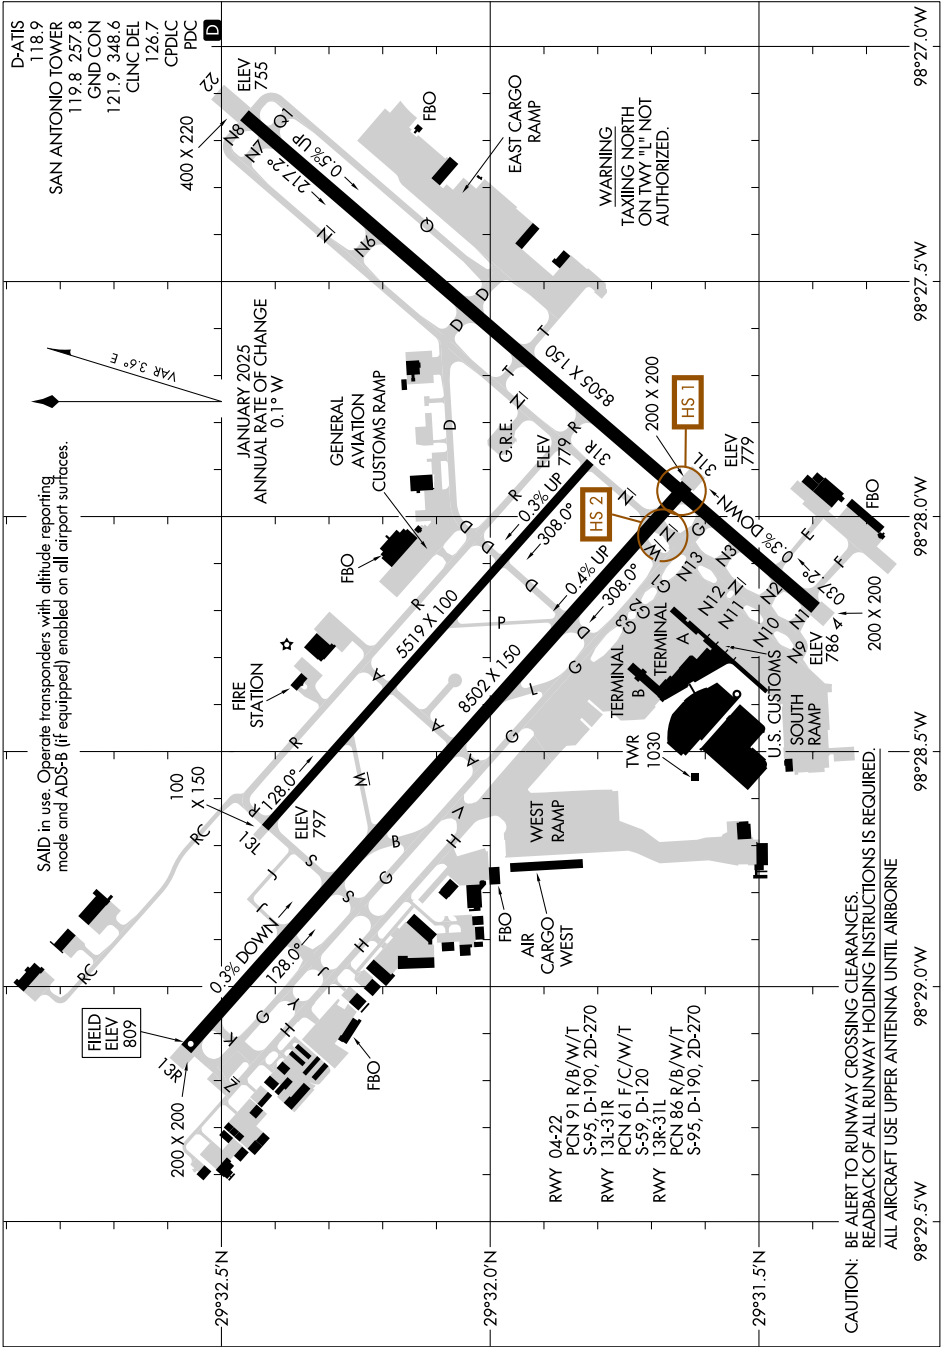

AIRPORT DIAGRAM

AL-369 (FAA)

SAN ANTONIO INTL (SAT)

SAN ANTONIO, TEXAS

SC-3, 15 MAY 2025 to 12 JUN 2025

SC-3, 15 MAY 2025 to 12 JUN 2025

AIRPORT DIAGRAM

SAN ANTONIO, TEXAS

SAN ANTONIO INTL (SAT)