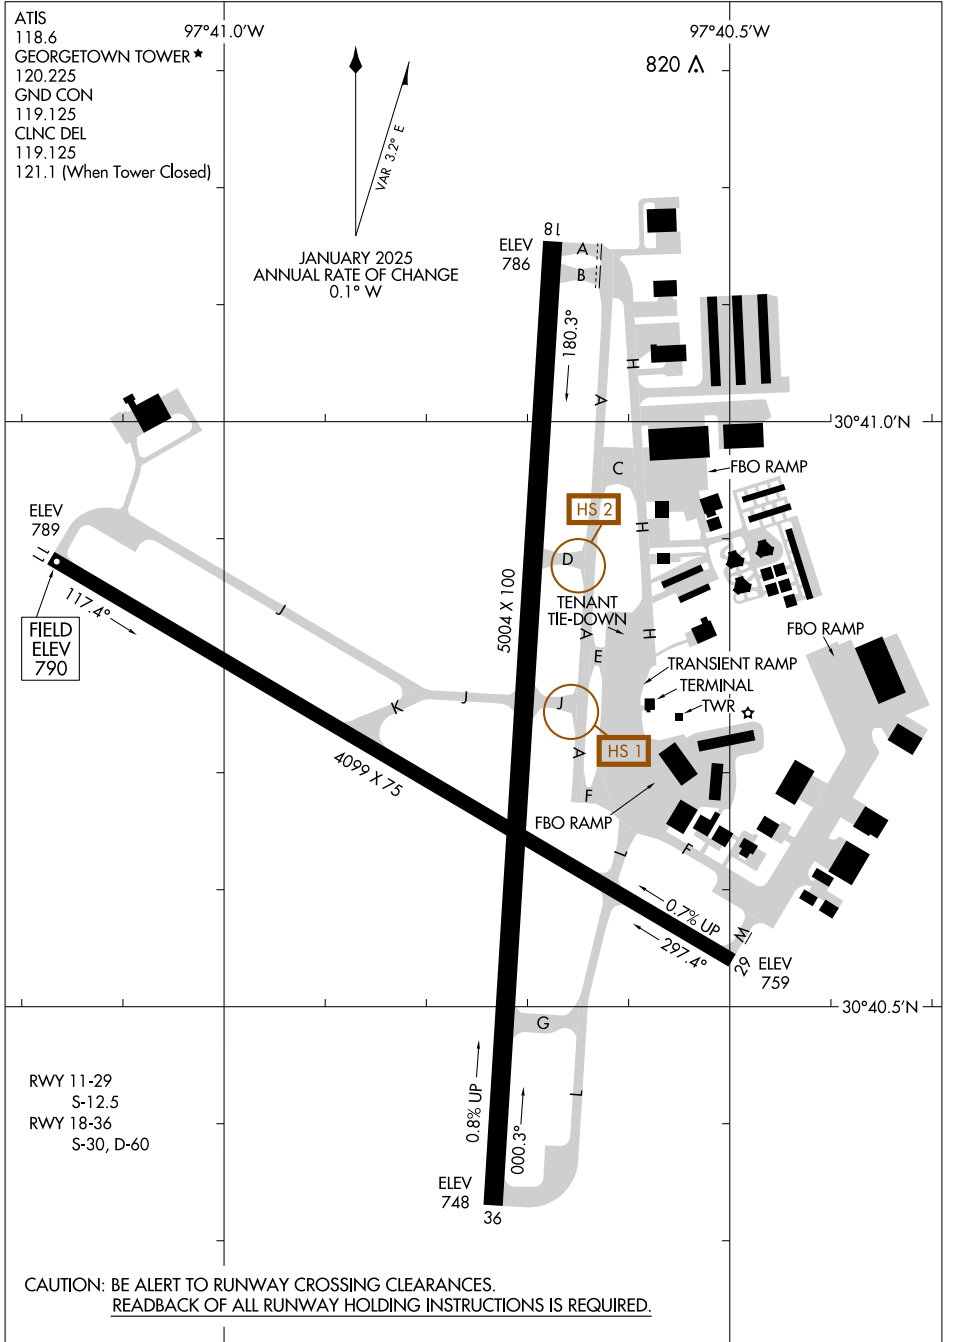

25107

AIRPORT DIAGRAM

AL-5724 (FAA)

GEORGETOWN EXEC (GTU)
GEORGETOWN, TEXAS

SC-3, 15 MAY 2025 to 12 JUN 2025

SC-3, 15 MAY 2025 to 12 JUN 2025

AIRPORT DIAGRAM

25107

GEORGETOWN, TEXAS
GEORGETOWN EXEC (GTU)