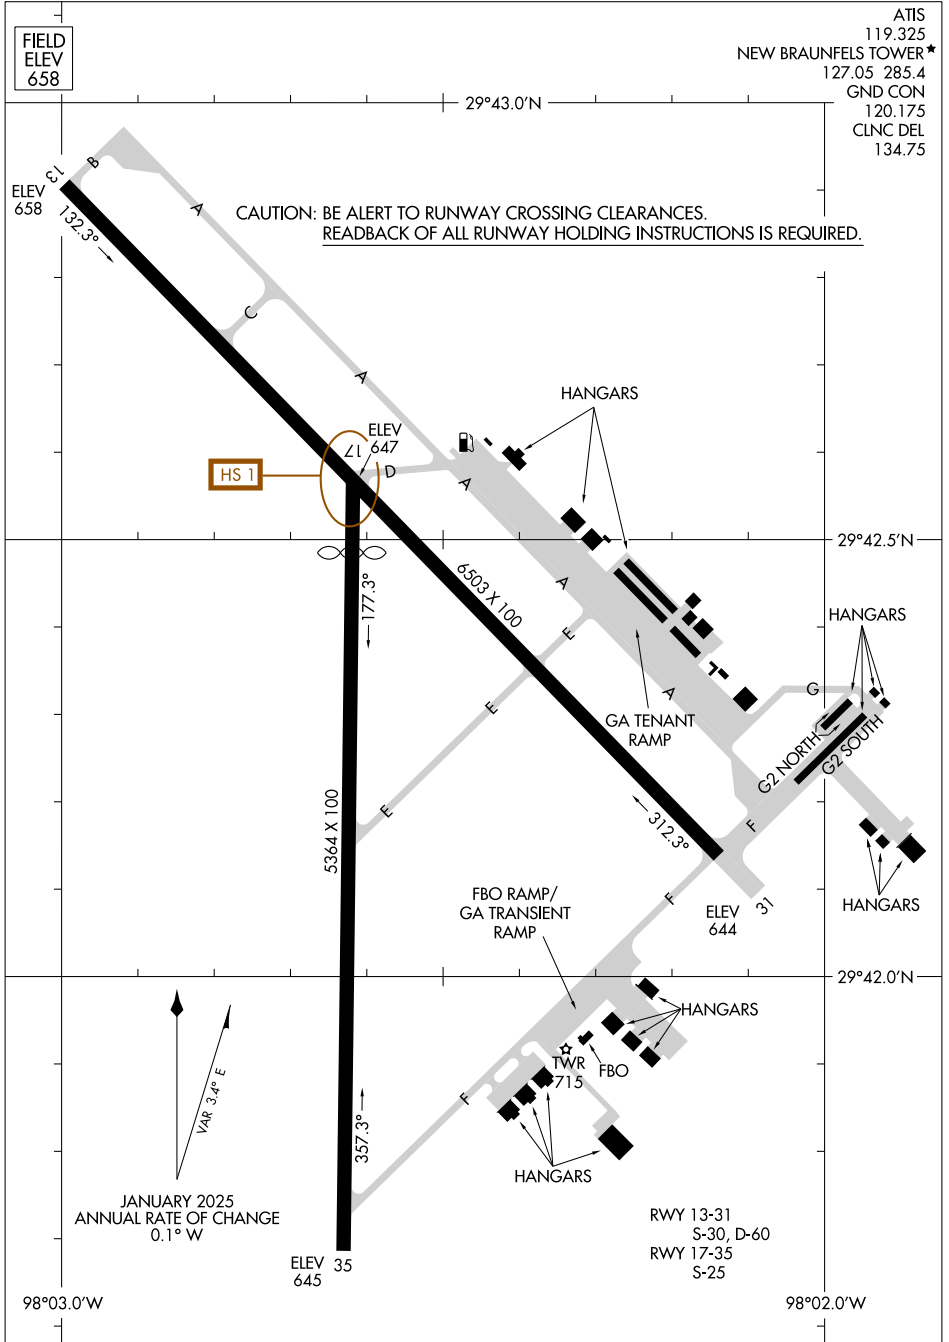

25107
AIRPORT DIAGRAM

AL-6080 (FAA)

NEW BRAUNFELS NTL (BAZ)
NEW BRAUNFELS, TEXAS

SC-3, 15 MAY 2025 to 12 JUN 2025

SC-3, 15 MAY 2025 to 12 JUN 2025

25107
AIRPORT DIAGRAM

NEW BRAUNFELS, TEXAS
NEW BRAUNFELS NTL (BAZ)