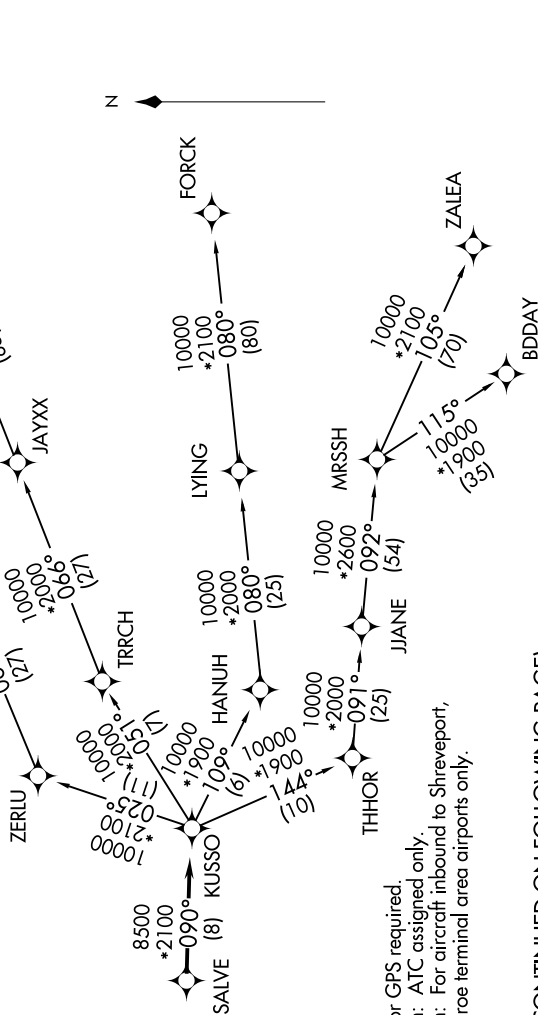

# KUSSO ONE DEPARTURE (RNAV)

GRAND PRAIRIE, TEXAS

SC-2, 15 MAY 2025 to 12 JUN 2025

**TOP ALTITUDE:  
ASSIGNED BY ATC**

LONE STAR DEP CON  
135.975 379.9  
GND CON  
121.15  
GRAND PRAIRIE TOWER \*  
128.55 (CTAF)

**TAKEOFF MINIMUMS**  
Rwy 18: Standard.  
Rwy 36: NA - ATC.

NOTE: RADAR required.  
NOTE: RNAV 1.  
NOTE: DME/DME/IRU or GPS required.  
NOTE: BDDAY Transition: ATC assigned only.  
NOTE: MRSSH Transition: For aircraft inbound to Shreveport, Jackson and Monroe terminal area airports only.

(CONTINUED ON FOLLOWING PAGE)

NOTE: Chart not to scale.

SC-2, 15 MAY 2025 to 12 JUN 2025