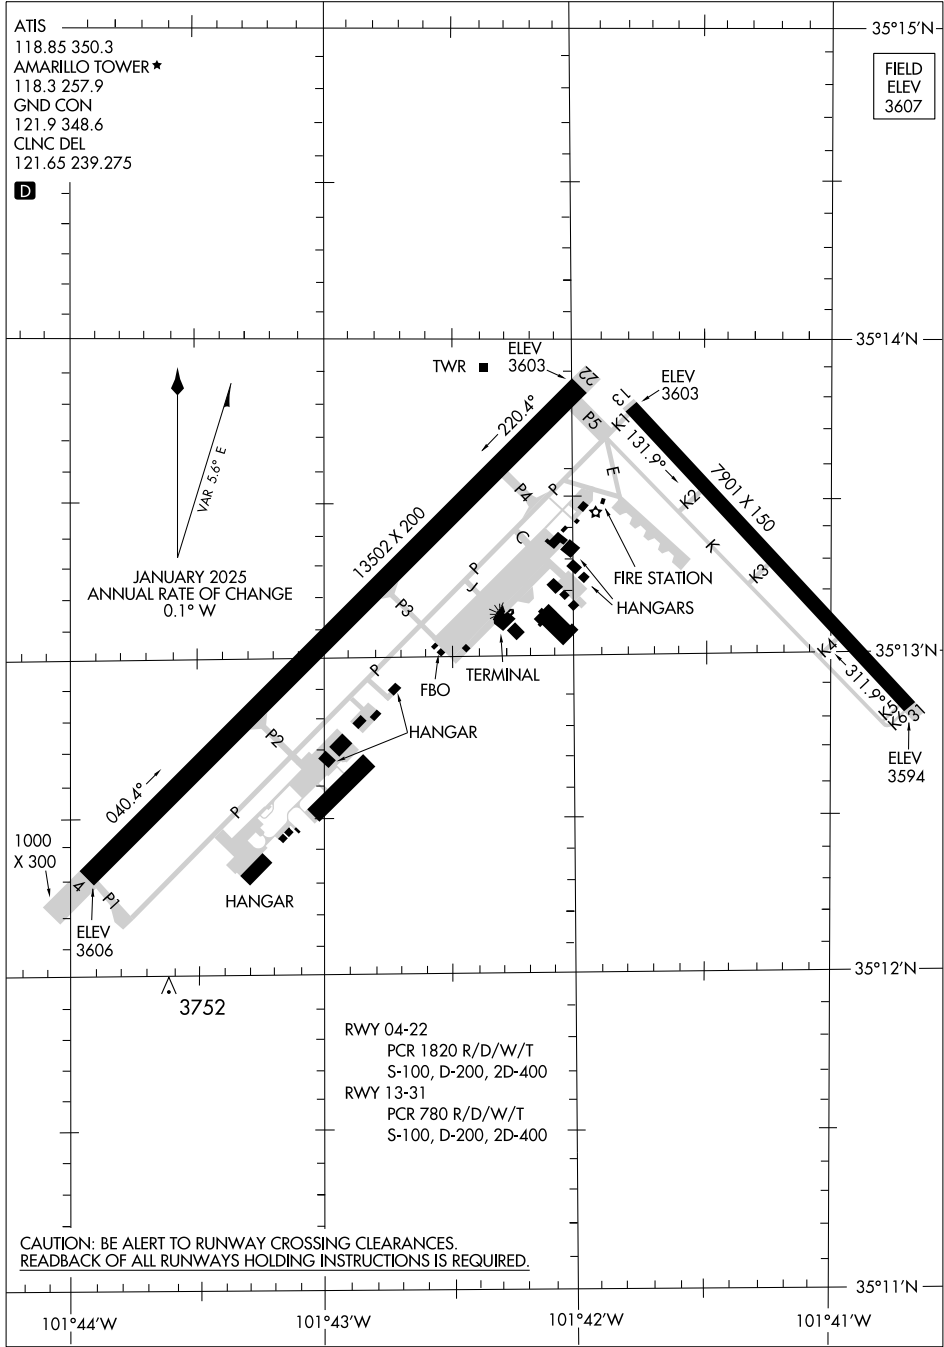

AIRPORT DIAGRAM

AL-19 (FAA)

RICK HUSBAND AMARILLO INTL (AMA)
AMARILLO, TEXAS

SC-2, 15 MAY 2025 to 12 JUN 2025

SC-2, 15 MAY 2025 to 12 JUN 2025

AIRPORT DIAGRAM

AMARILLO, TEXAS
RICK HUSBAND AMARILLO INTL (AMA)