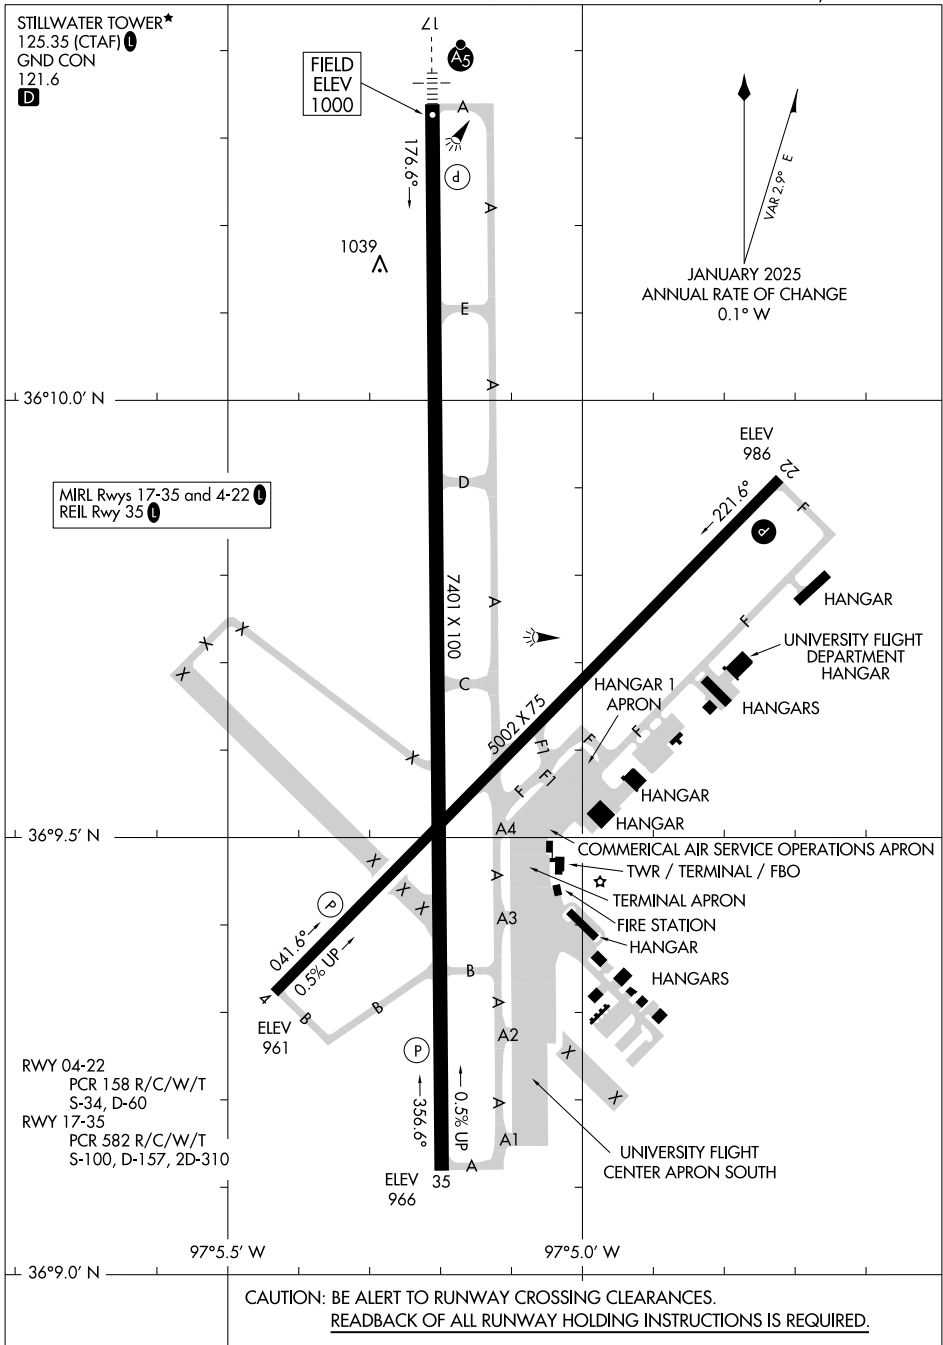

25107

# AIRPORT DIAGRAM

STILLWATER RGNL (SWO)  
STILLWATER, OKLAHOMA

SC-1, 15 MAY 2025 to 12 JUN 2025

SC-1, 15 MAY 2025 to 12 JUN 2025

# AIRPORT DIAGRAM

25107

STILLWATER, OKLAHOMA  
STILLWATER RGNL (SWO)