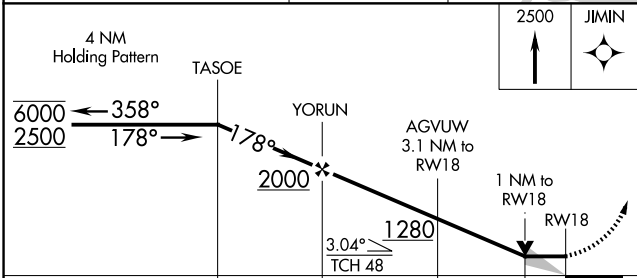

CATEGORY	A	B	C	D
RNAV MDA	620-1	365 (400-1)		NA
CIRCLING	760-1 504 (600-1)	780-1 524 (600-1)		NA