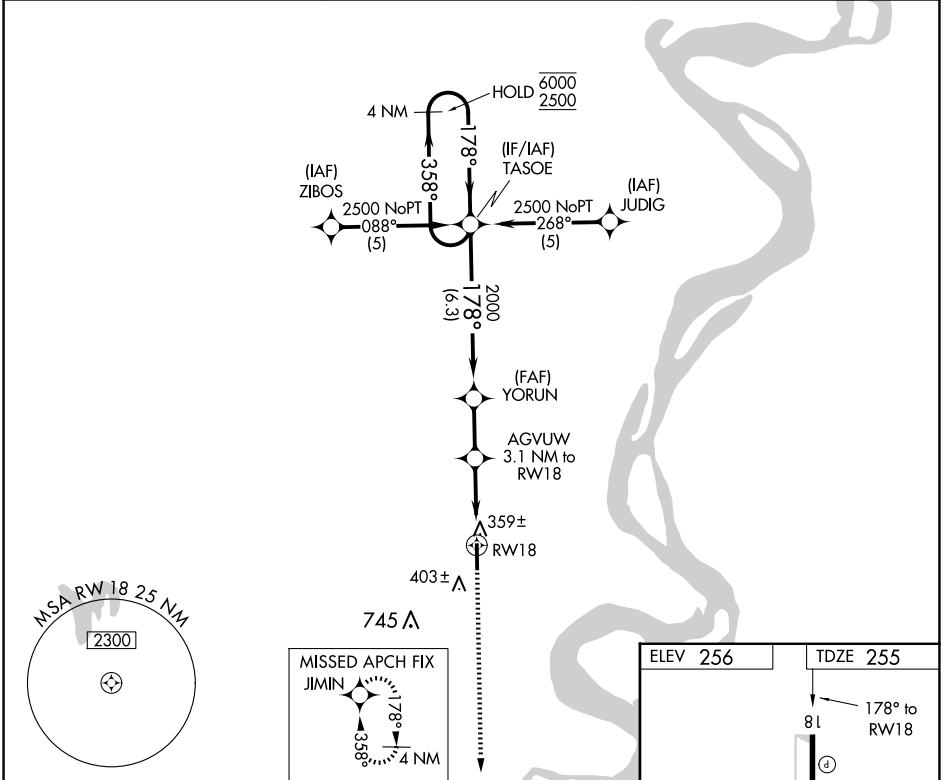

APP CRS	Rwy Idg	4999
178°	TDZE	255
	Apt Elev	256

RNAV (GPS) RWY 18

BLYTHEVILLE MUNI (HKA)

RNP APCH-GPS.	MISSED APPROACH: Climb to 2500 direct JIMIN and hold.
---------------	---

ASOS 135.025	MEMPHIS CENTER 134.65 316.15	UNICOM 123.05 (CTAF) 0
------------------------	--	----------------------------------

SC-1, 15 MAY 2025 to 12 JUN 2025

SC-1, 15 MAY 2025 to 12 JUN 2025

CATEGORY	A	B	C	D
RNAV MDA	620-1	365 (400-1)		NA
CIRCLING	760-1 504 (600-1)	780-1 524 (600-1)		NA