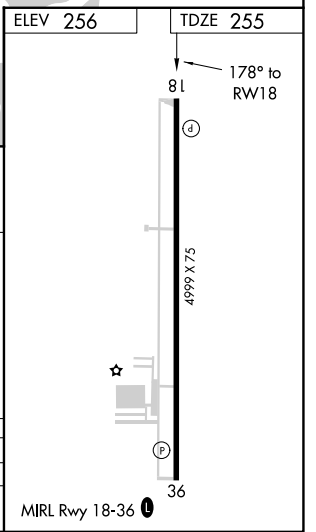

CATEGORY	A	B	C	D
RNAV MDA	620-1	365 (400-1)		NA
CIRCLING	760-1 504 (600-1)	780-1 524 (600-1)		NA