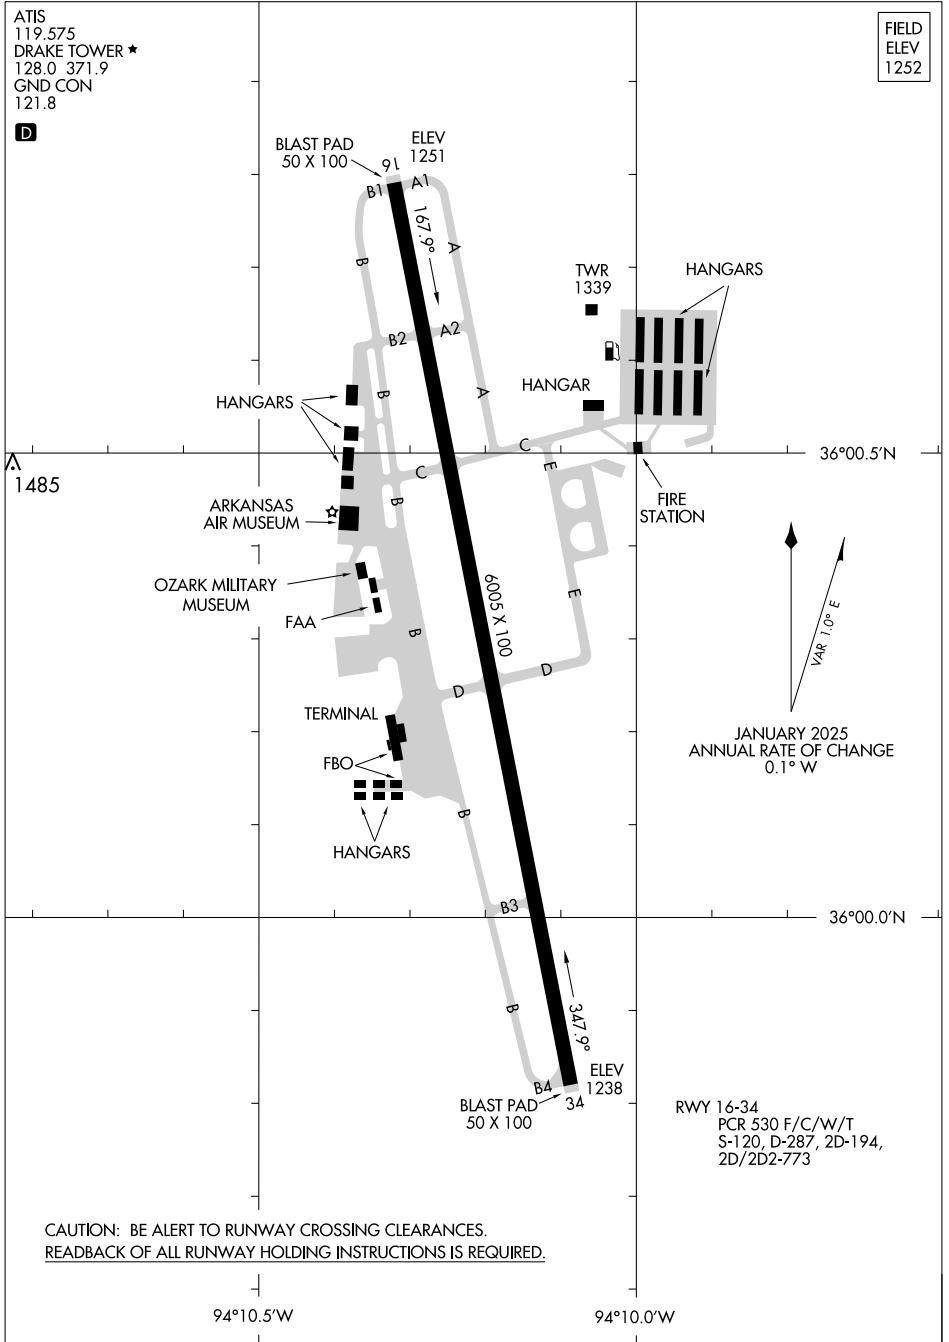

# AIRPORT DIAGRAM

AL-728 (FAA)

DRAKE FLD (FYY)  
FAYETTEVILLE, ARKANSAS

ATIS  
119.575  
DRAKE TOWER ★  
128.0 371.9  
GND CON  
121.8

D

FIELD  
ELEV  
1252

SC-1, 15 MAY 2025 to 12 JUN 2025

SC-1, 15 MAY 2025 to 12 JUN 2025

CAUTION: BE ALERT TO RUNWAY CROSSING CLEARANCES.  
READEBACK OF ALL RUNWAY HOLDING INSTRUCTIONS IS REQUIRED.

RWY 16-34  
PCR 530 F/C/W/T  
S-120, D-287, 2D-194,  
2D/2D2-773