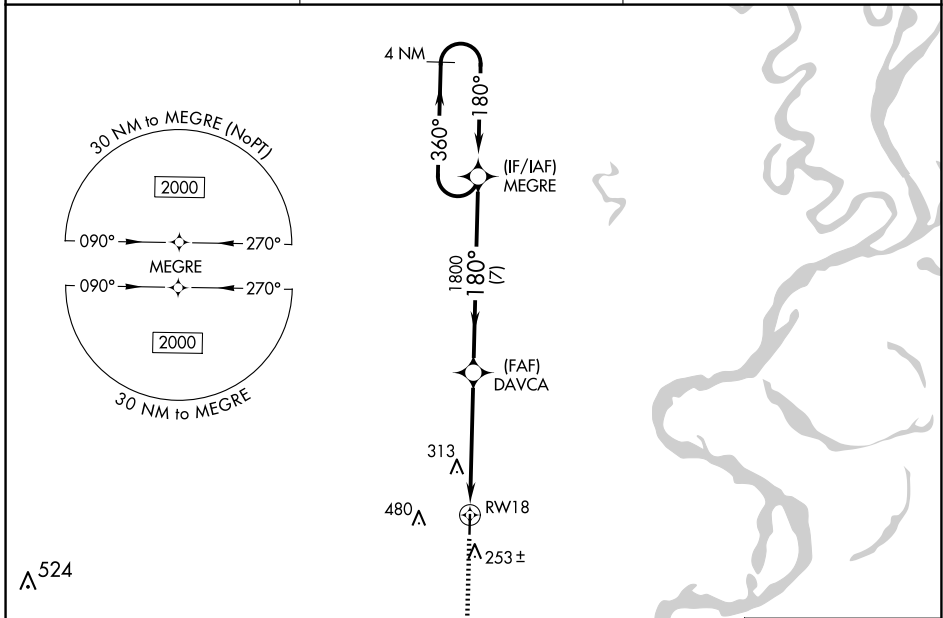

WAAS CH 86425 W18A	APP CRS 180°	Rwy Idg TDZE 141 Apt Elev 141	4007

RNAV (GPS) RWY 18

MC GEHEE MUNI (7M1)

RNP APCH.	MISSED APPROACH: Climb to 2000 direct ADUCA and hold.
▼ NA Rwy 18 helicopter visibility reduction below 3/4 SM NA. Use Greenville, MS altimeter setting, when not received use Monticello altimeter.	

GLH ASOS 125.525	MEMPHIS CENTER 135.875 269.35	CTAF 122.9

SC-1, 15 MAY 2025 to 12 JUN 2025

SC-1, 15 MAY 2025 to 12 JUN 2025