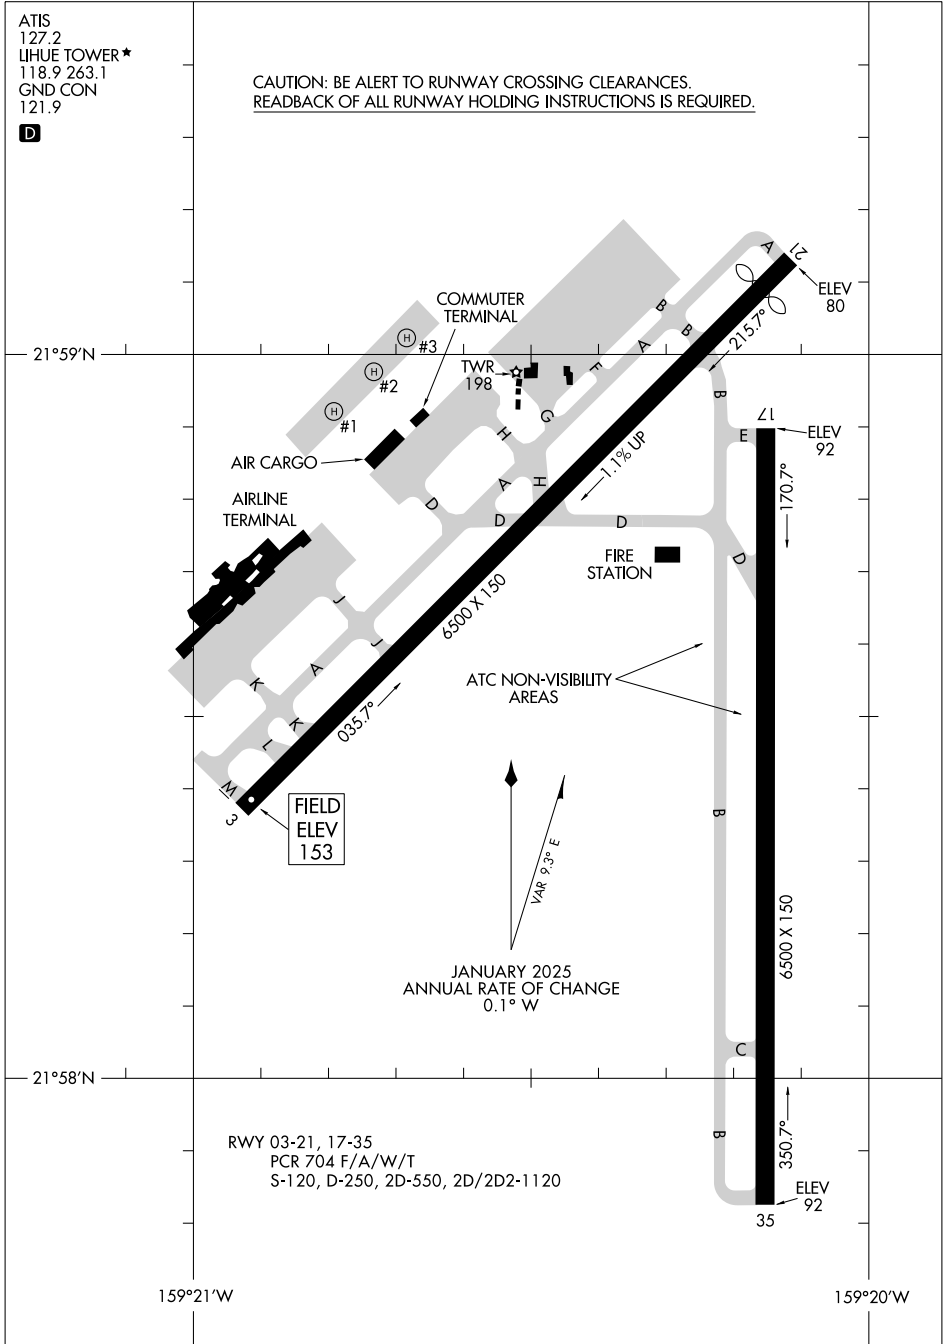

AIRPORT DIAGRAM

AL-776 (FAA)

LIHUE (LIH)(PHLI)
LIHUE, HAWAII

ATIS
127.2
LIHUE TOWER★
118.9 263.1
GND CON
121.9

D

CAUTION: BE ALERT TO RUNWAY CROSSING CLEARANCES.
READBCK OF ALL RUNWAY HOLDING INSTRUCTIONS IS REQUIRED.

PAC. 17 APR 2025 to 12 JUN 2025

PAC. 17 APR 2025 to 12 JUN 2025

AIRPORT DIAGRAM

LIHUE, HAWAII
LIHUE (LIH)(PHLI)