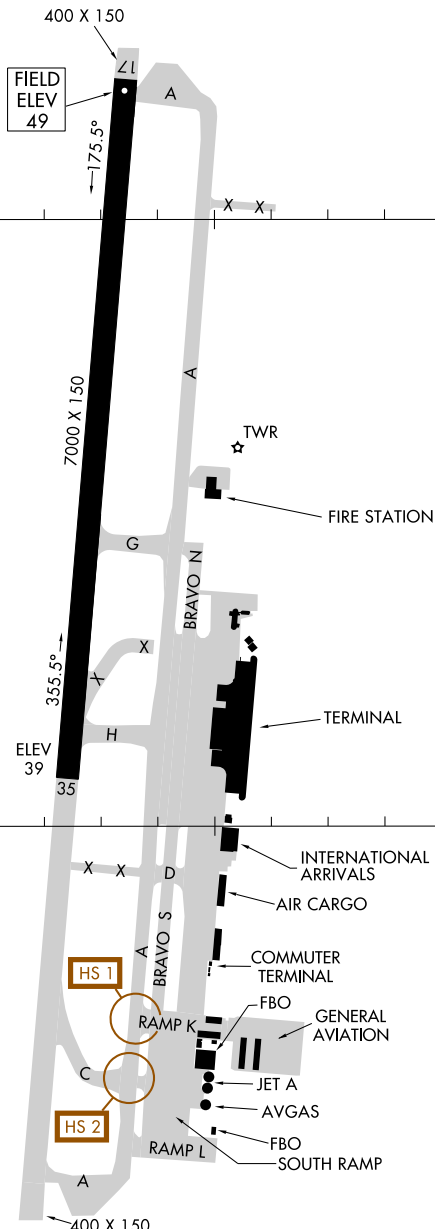

AIRPORT DIAGRAM

ELLISON ONIZUKA KONA INTL AT KEAHOLE (KOA) (PHKO)
AL-5761 (FAA) KAILUA-KONA, HAWAII

ATIS
127.4
KONA TOWER ★
120.3 254.3
GND CON
121.9
CLNC DEL
118.6

19°45'N

JANUARY 2025
ANNUAL RATE OF CHANGE
0.0° W

ELEV
39

△
194 ±

19°44'N

RWY 17-35
PCN 69 F/A/W/T
S-75, D-200, 2D-400,
2D/2D2-850

CAUTION: BE ALERT TO RUNWAY CROSSING CLEARANCES.
READBCK OF ALL RUNWAY HOLDING INSTRUCTIONS IS REQUIRED.

156°03'W

156°02'W

AIRPORT DIAGRAM