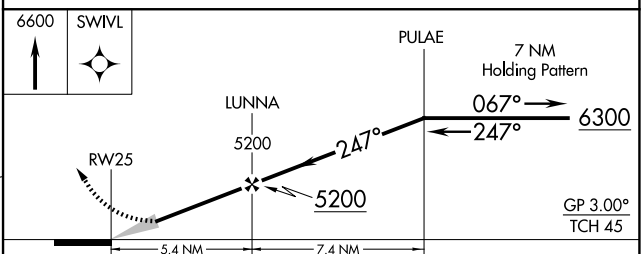

WAAS CH 61229 W25A	APP CRS 247°	Rwy Idg TDZE 3453 Apt Elev 3490
--	------------------------	---

RNAV (GPS) RWY 25

ROUNDUP (R.P.X)

NA When VGSI inop, Circling to Rwy 7 NA at night. Baro-VNAV NA. Use Billings altimeter setting; when not received, procedure NA. DME/DME RNP-0.3 NA.

MISSED APPROACH: Climb to 6600 direct SWIVL and hold

BIL ASOS 126.3	SALT LAKE CENTER 126.85 305.2	UNICOM 122.8 (CTAF)	122.7
--------------------------	---	-------------------------------	--------------

ELEV 3490	TDZE 3453
-----------	-----------

CATEGORY	A	B	C	D
LPV DA	3768-1		315 (300-1)	
LNAV/VNAV DA	3818-1¼		365 (400-1¼)	
LNAV MDA	3900-1	447 (500-1)	3900-1⅔	447 (500-1⅔)
CIRCLING	4000-1	510 (600-1)	4140-1¾ 650 (700-1¾)	4340-2¾ 850 (900-2¾)