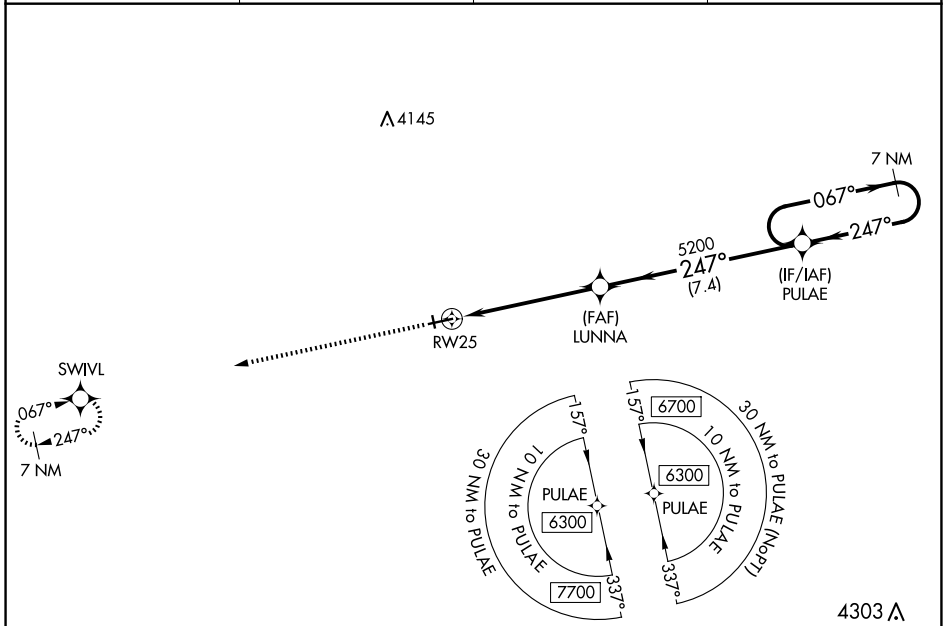

WAAS CH 61229 W25A	APP CRS 247°	Rwy Idg TDZE 3453 Apt Elev 3490
--	------------------------	---

RNAV (GPS) RWY 25

ROUNDUP (R.P.X)

NA When VGSI inop, Circling to Rwy 7 NA at night. Baro-VNAV NA. Use Billings altimeter setting; when not received, procedure NA. DME/DME RNP-0.3 NA.

MISSED APPROACH: Climb to 6600 direct SWIVL and hold

BIL ASOS 126.3	SALT LAKE CENTER 126.85 305.2	UNICOM 122.8 (CTAF)	122.7
--------------------------	---	-------------------------------	--------------

ELEV 3490	TDZE 3453
-----------	-----------

CATEGORY	A	B	C	D
LPV DA	3768-1		315 (300-1)	
LNAV/VNAV DA	3818-1¼		365 (400-1¼)	
LNAV MDA	3900-1	447 (500-1)	3900-1⅔	447 (500-1⅔)
CIRCLING	4000-1	510 (600-1)	4140-1¾ 650 (700-1¾)	4340-2¾ 850 (900-2¾)

NW-1, 15 MAY 2025 to 12 JUN 2025

NW-1, 15 MAY 2025 to 12 JUN 2025