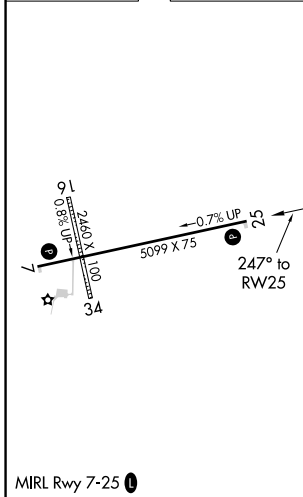

WAAS CH 61229 W25A	APP CRS 247°	Rwy Idg TDZE 3453 Apt Elev 3490
--	------------------------	---

RNAV (GPS) RWY 25

ROUNDUP (R.P.X)

NA When VGSI inop, Circling to Rwy 7 NA at night. Baro-VNAV NA. Use Billings altimeter setting; when not received, procedure NA. DME/DME RNP-0.3 NA.

MISSED APPROACH: Climb to 6600 direct SWIVL and hold

BIL ASOS 126.3	SALT LAKE CENTER 126.85 305.2	UNICOM 122.8 (CTAF)	122.7
--------------------------	---	-------------------------------	--------------

ELEV 3490	TDZE 3453
-----------	-----------

CATEGORY	A	B	C	D
LPV DA	3768-1		315 (300-1)	
LNAV/VNAV DA	3818-1¼		365 (400-1¼)	
LNAV MDA	3900-1	447 (500-1)	3900-1⅔	447 (500-1⅔)
CIRCLING	4000-1	510 (600-1)	4140-1¾ 650 (700-1¾)	4340-2¾ 850 (900-2¾)