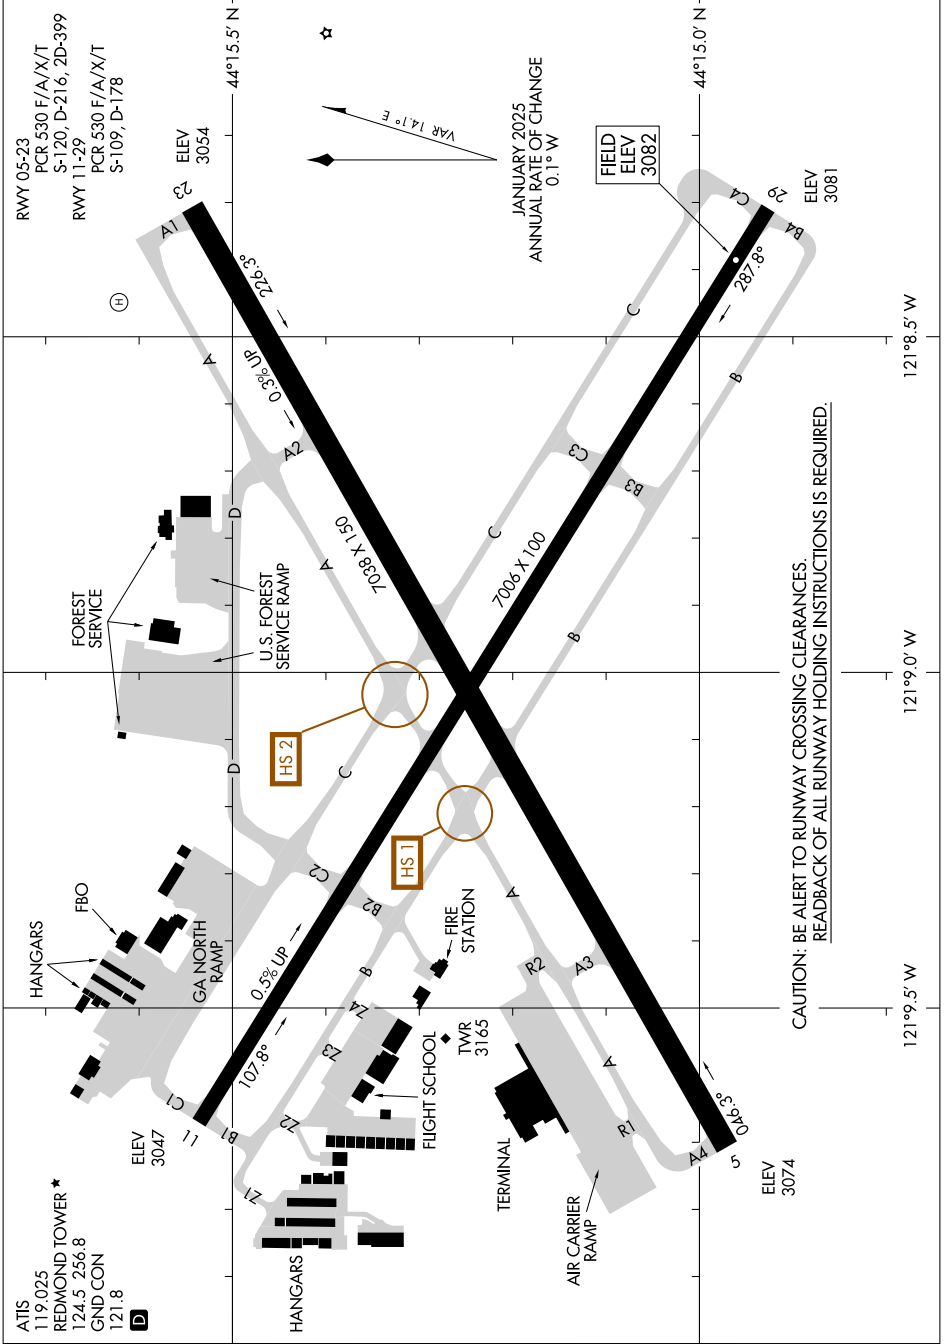

AIRPORT DIAGRAM

AL-345 (FAA)

ROBERTS FLD (R.D.M)
REDMOND, OREGON

NW-1, 15 MAY 2025 to 12 JUN 2025

NW-1, 15 MAY 2025 to 12 JUN 2025

AIRPORT DIAGRAM

REDMOND, OREGON
ROBERTS FLD (R.D.M)