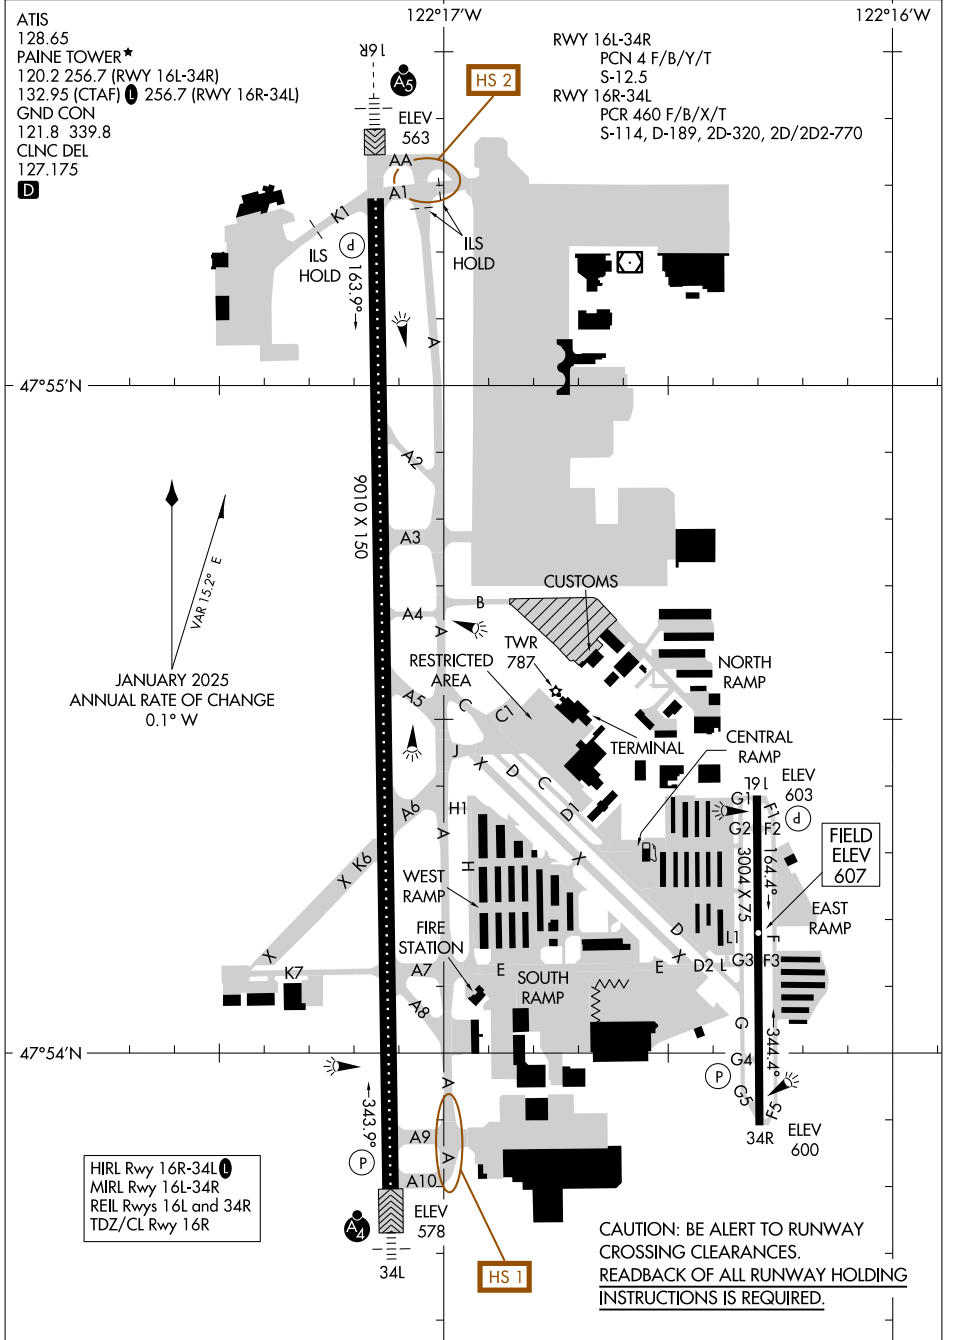

25107

AIRPORT DIAGRAM

SEATTLE PAINE FLD INTL (P.A.E)
EVERETT, WASHINGTON

NW-1, 15 MAY 2025 to 12 JUN 2025

NW-1, 15 MAY 2025 to 12 JUN 2025

HIRL Rwy 16R-34L
MIRL Rwy 16L-34R
REIL Rwys 16L and 34R
TDZ/CL Rwy 16R

CAUTION: BE ALERT TO RUNWAY CROSSING CLEARANCES. READBACK OF ALL RUNWAY HOLDING INSTRUCTIONS IS REQUIRED.

AIRPORT DIAGRAM

EVERETT, WASHINGTON
SEATTLE PAINE FLD INTL (P.A.E)

25107