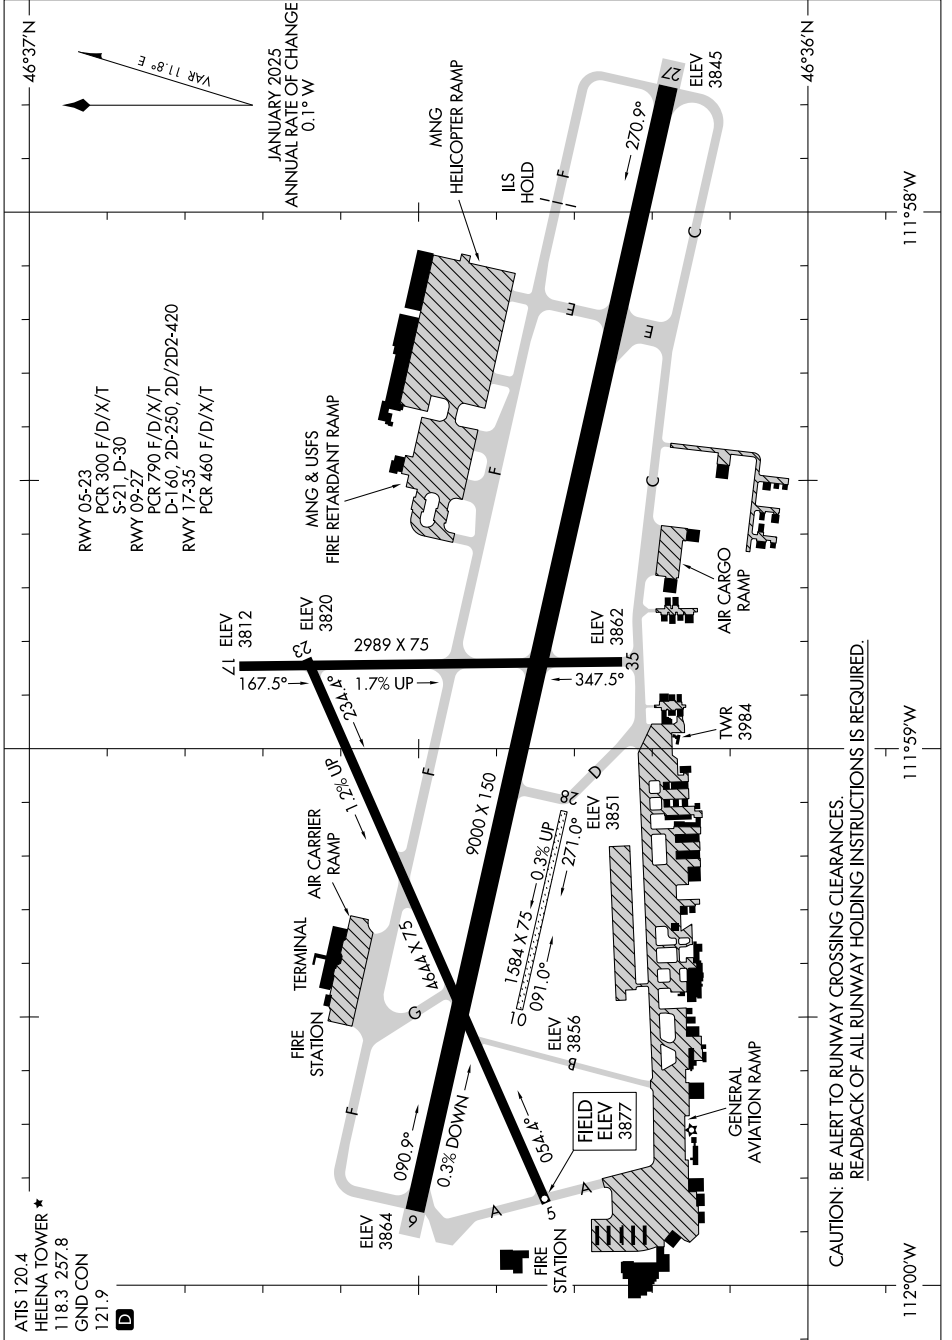

AIRPORT DIAGRAM

HELENA RGNL (HLN)
HELENA, MONTANA

AL-192 (FAA)

NW-1, 15 MAY 2025 to 12 JUN 2025

NW-1, 15 MAY 2025 to 12 JUN 2025

AIRPORT DIAGRAM

HELENA, MONTANA
HELENA RGNL (HLN)