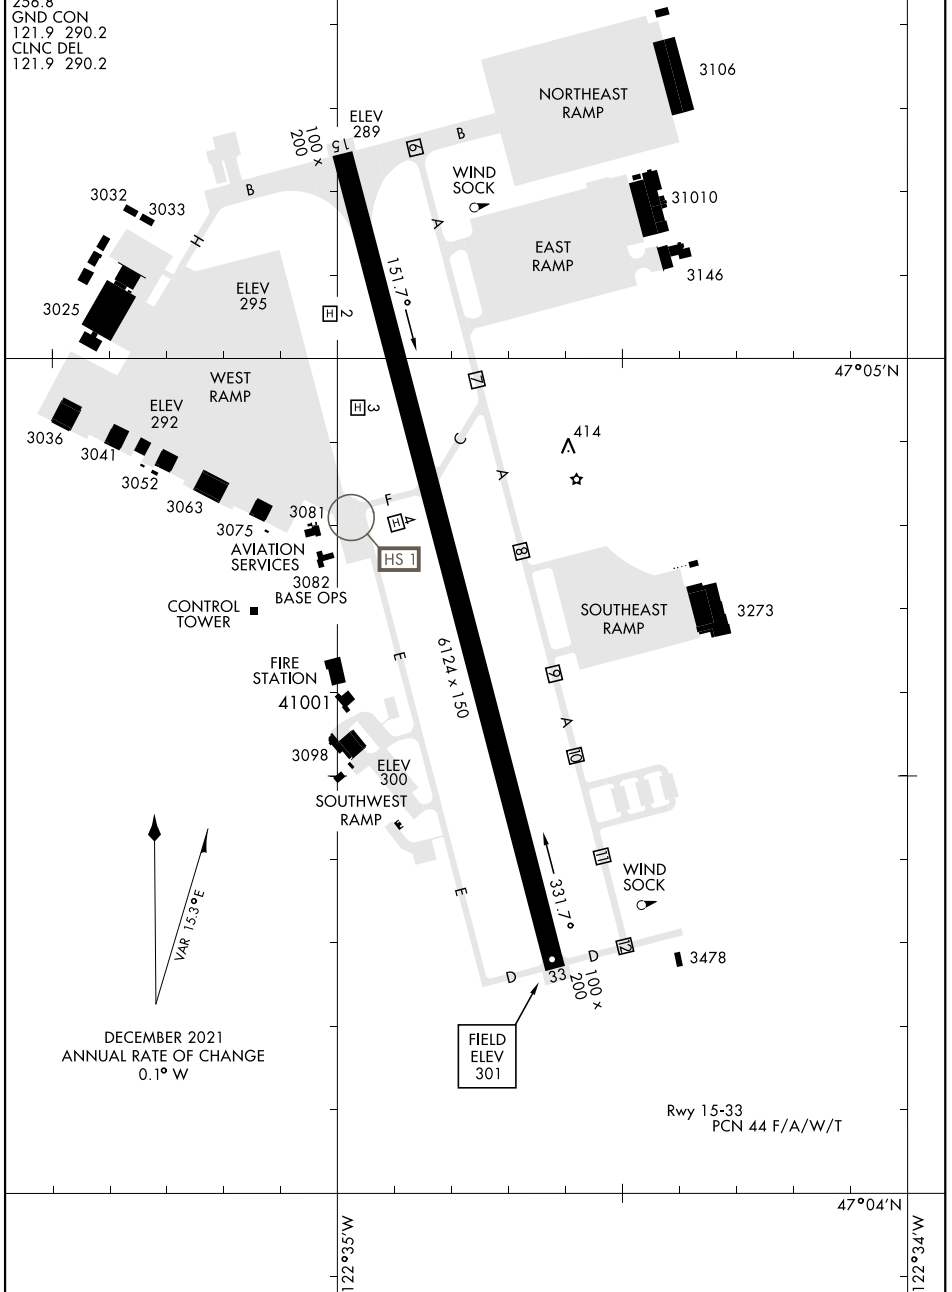

# AIRPORT DIAGRAM

GRAY AAF (JOINT BASE LEWIS MCCORD) (KGRF)  
[USA] FORT LEWIS, WASHINGTON

ATIS 124.65 306.2  
 TOWER ★  
 119.325 (CTAF)  
 256.8  
 GND CON  
 121.9 290.2  
 CLNC DEL  
 121.9 290.2

NW-1, 15 MAY 2025 to 12 JUN 2025

NW-1, 15 MAY 2025 to 12 JUN 2025