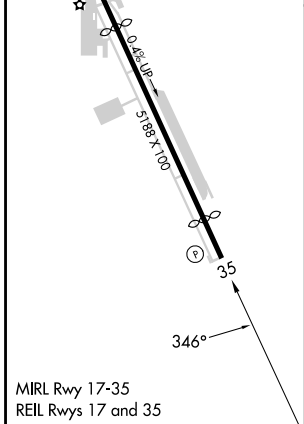

WAAS CH 72944 W35A	APP CRS 346°	Rwy Idg TDZE Apt Elev	4449 485 495
--	------------------------	-----------------------------	---

RNAV (GPS) RWY 35

YORK (THV)

RNP APCH - GPS.		MISSED APPROACH: Climb to 3300 direct WABEP and hold.	
ASOS 119.275	HARRISBURG APP CON 124.1 273.525	CLNC DEL 121.65	UNICOM 123.0 (CTAF)

CATEGORY	A	B	C	D
LP MDA	980-1	495 (500-1)	980-1 ³ / ₈ 495 (500-1 ³ / ₈)	NA
LNAV MDA	1080-1	595 (600-1)	1080-1 ³ / ₄ 595 (600-1 ³ / ₄)	NA
CIRCLING	1220-1 725 (800-1)	1260-1 765 (800-1)	1260-2 ¹ / ₄ 765 (800-2 ¹ / ₄)	NA