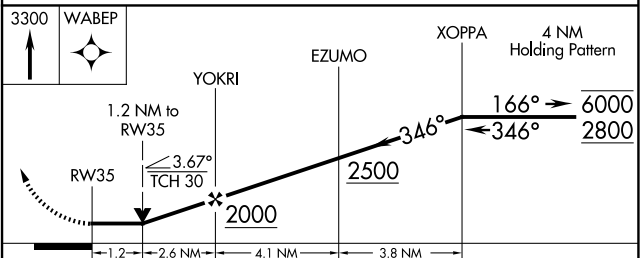

WAAS CH 72944 W35A	APP CRS 346°	Rwy Idg TDZE Apt Elev	4449 485 495
--	------------------------	-----------------------------	---

RNAV (GPS) RWY 35

YORK (THV)

RNP APCH - GPS.		MISSED APPROACH: Climb to 3300 direct WABEP and hold.	
ASOS 119.275	HARRISBURG APP CON 124.1 273.525	CLNC DEL 121.65	UNICOM 123.0 (CTAF)

CATEGORY	A	B	C	D
LP MDA	980-1	495 (500-1)	980-1 ³ / ₈ 495 (500-1 ³ / ₈)	NA
LNAV MDA	1080-1	595 (600-1)	1080-1 ³ / ₄ 595 (600-1 ³ / ₄)	NA
CIRCLING	1220-1 725 (800-1)	1260-1 765 (800-1)	1260-2 ¹ / ₄ 765 (800-2 ¹ / ₄)	NA