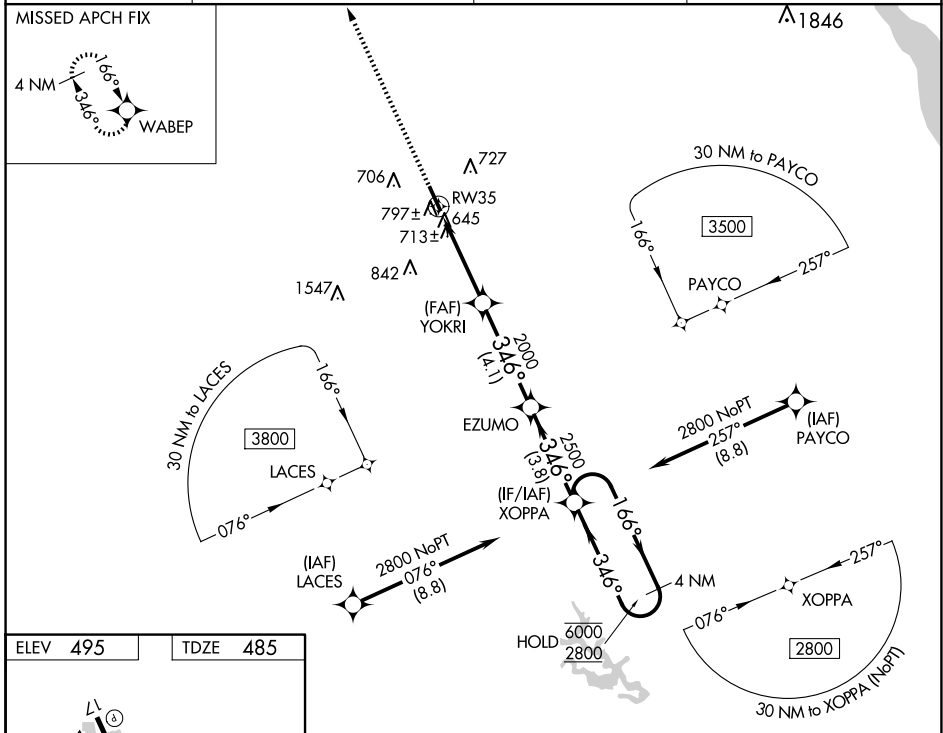

WAAS CH 72944 W35A	APP CRS 346°	Rwy Idg TDZE Apt Elev	4449 485 495
--	------------------------	-----------------------------	---

RNAV (GPS) RWY 35

YORK (THV)

RNP APCH - GPS.		MISSED APPROACH: Climb to 3300 direct WABEP and hold.	
ASOS 119.275	HARRISBURG APP CON 124.1 273.525	CLNC DEL 121.65	UNICOM 123.0 (CTAF)

CATEGORY	A	B	C	D
LP MDA	980-1	495 (500-1)	980-1 ³ / ₈ 495 (500-1 ³ / ₈)	NA
LNAV MDA	1080-1	595 (600-1)	1080-1 ³ / ₄ 595 (600-1 ³ / ₄)	NA
CIRCLING	1220-1 725 (800-1)	1260-1 765 (800-1)	1260-2 ¹ / ₄ 765 (800-2 ¹ / ₄)	NA

NE-4, 15 MAY 2025 to 12 JUN 2025

NE-4, 15 MAY 2025 to 12 JUN 2025