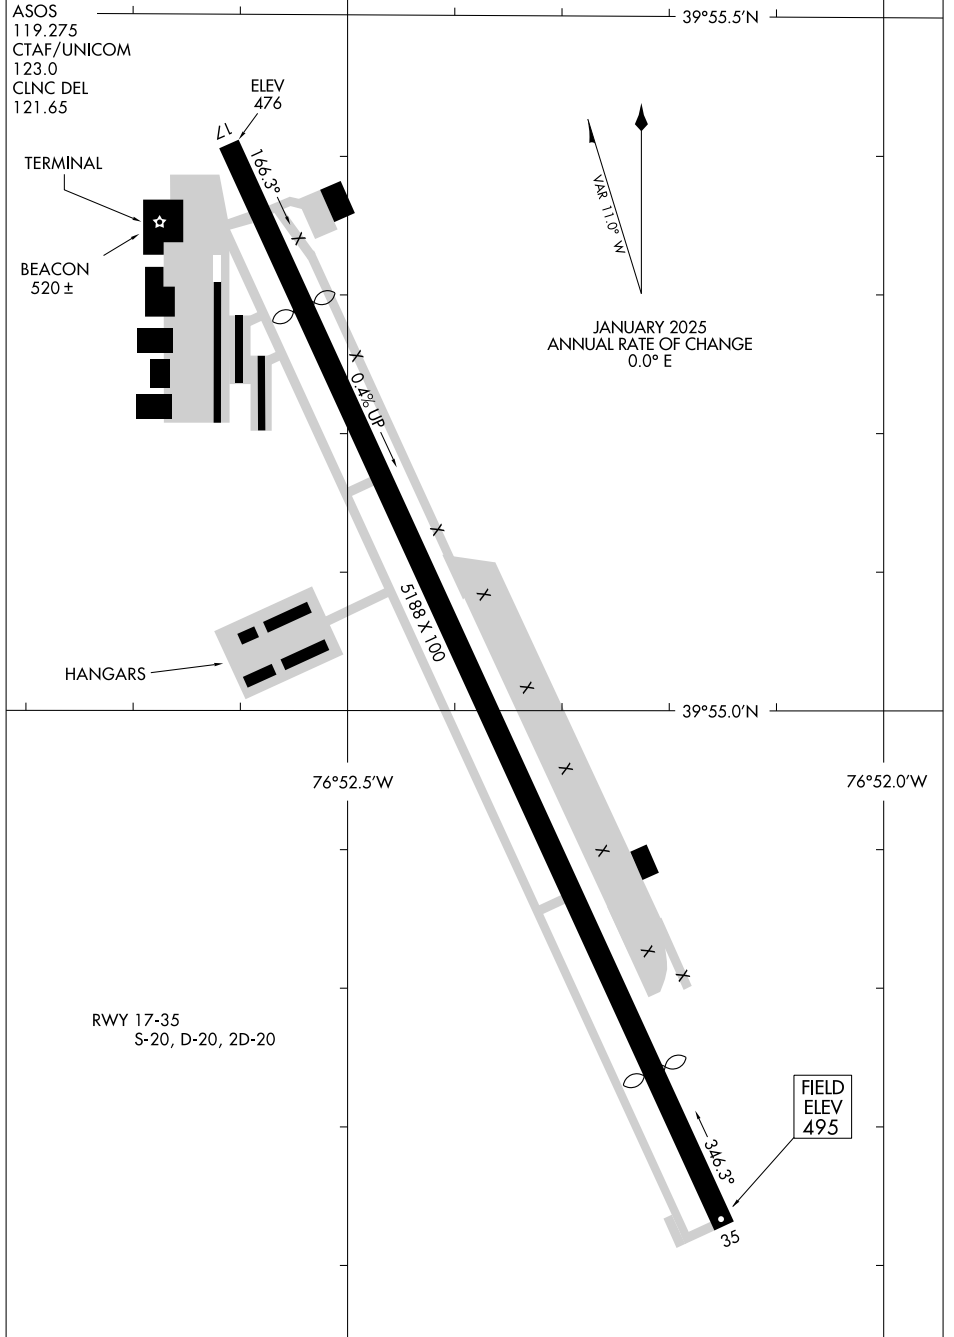

25107

AIRPORT DIAGRAM

AL-5137 (FAA)

YORK (THV)
YORK, PENNSYLVANIA

NE-4, 15 MAY 2025 to 12 JUN 2025

NE-4, 15 MAY 2025 to 12 JUN 2025

AIRPORT DIAGRAM

25107

YORK, PENNSYLVANIA
YORK (THV)