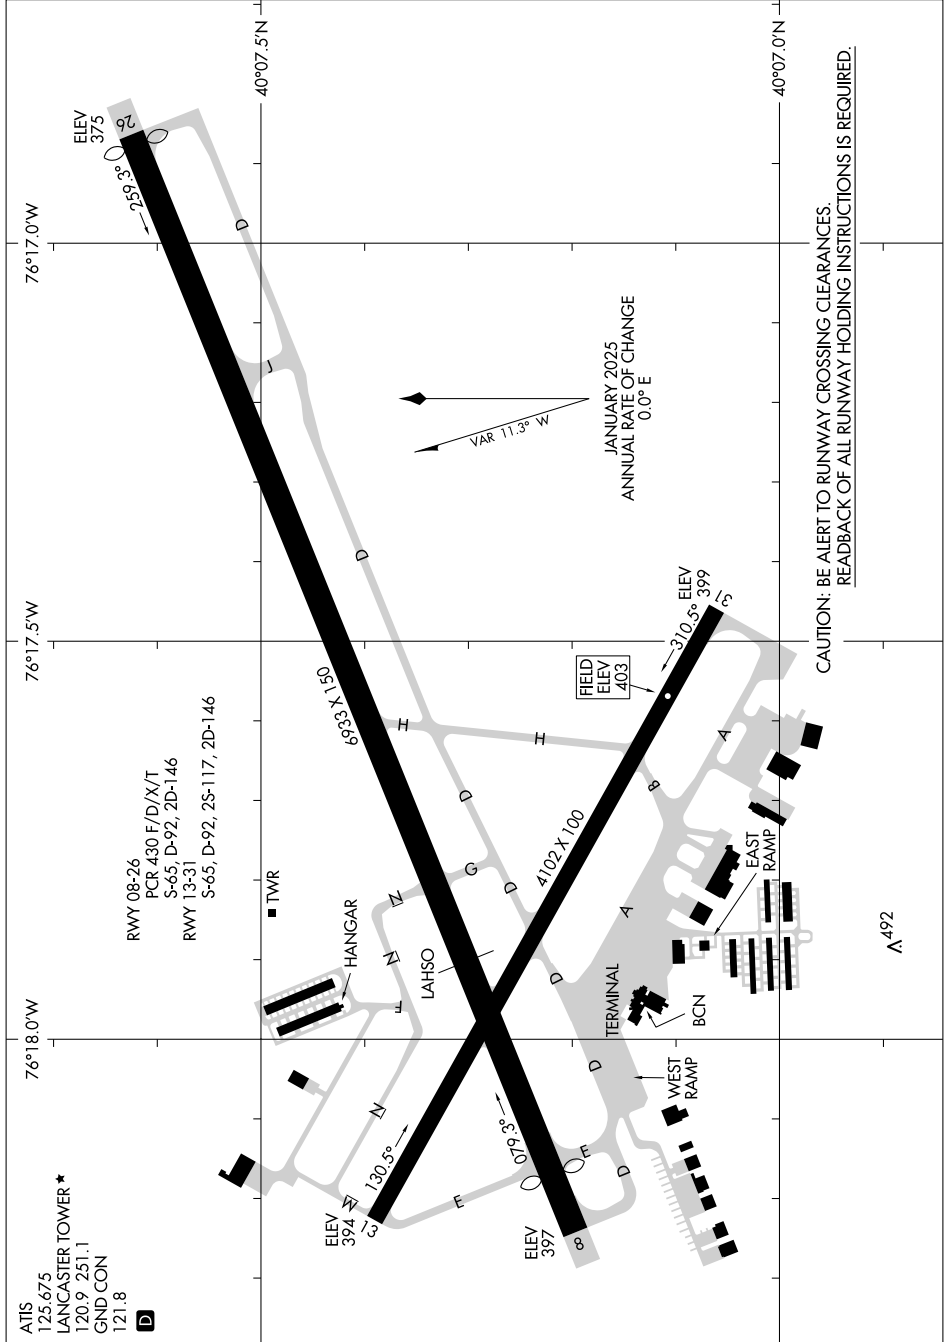

# AIRPORT DIAGRAM

AL-927 (FAA)

LANCASTER (LNS)  
LANCASTER, PENNSYLVANIA

NE-4, 15 MAY 2025 to 12 JUN 2025

NE-4, 15 MAY 2025 to 12 JUN 2025

# AIRPORT DIAGRAM

LANCASTER, PENNSYLVANIA  
LANCASTER (LNS)