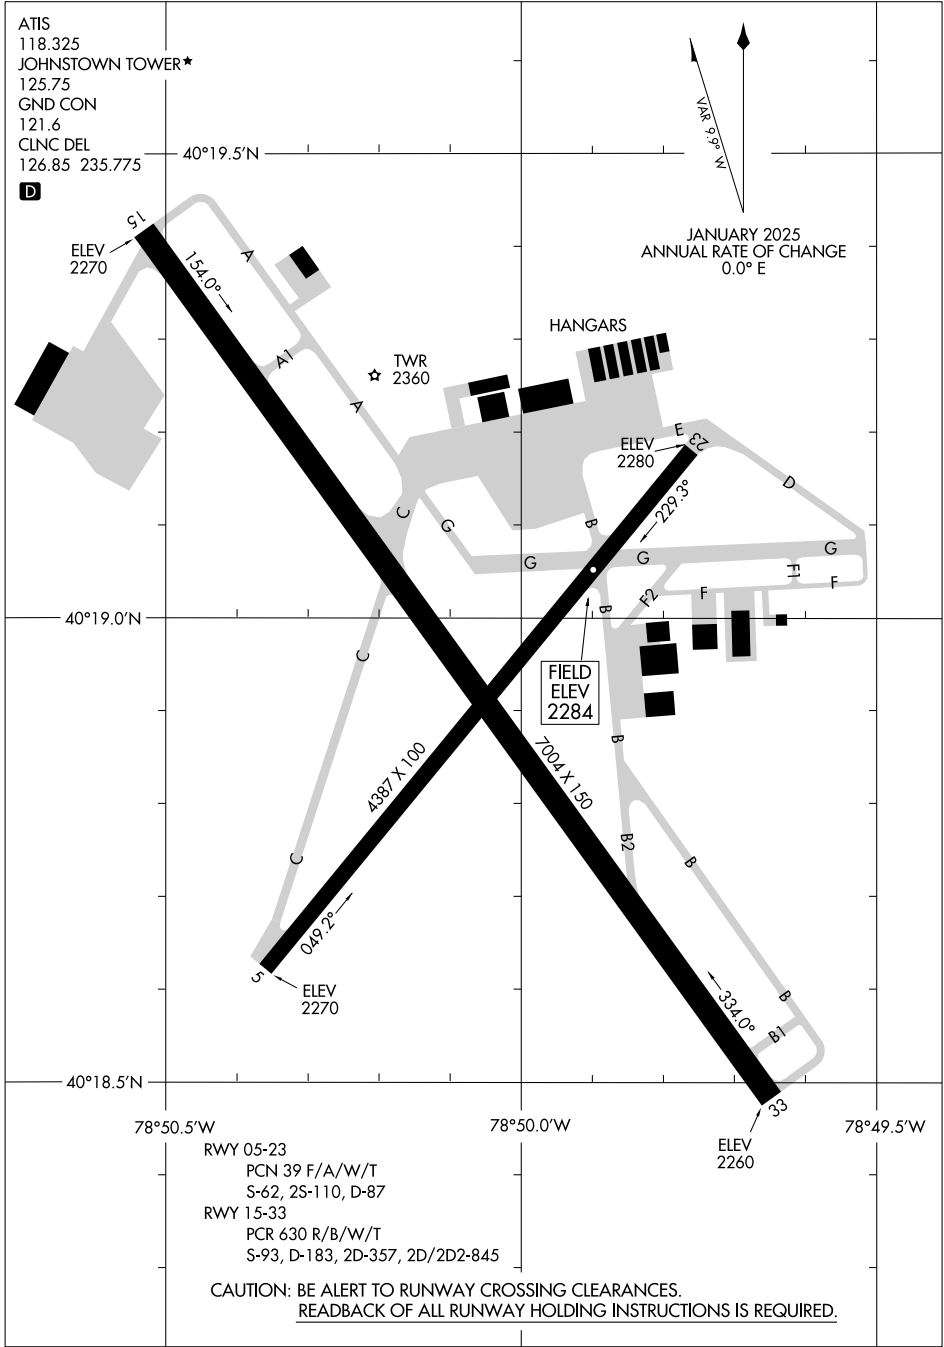

25107

AIRPORT DIAGRAM

JOHN MURTHA JOHNSTOWN/CAMBRIA COUNTY (JST)
AL-898 (FAA) JOHNSTOWN, PENNSYLVANIA

AIRPORT DIAGRAM

25107

JOHNSTOWN, PENNSYLVANIA
JOHN MURTHA JOHNSTOWN/CAMBRIA COUNTY (JST)