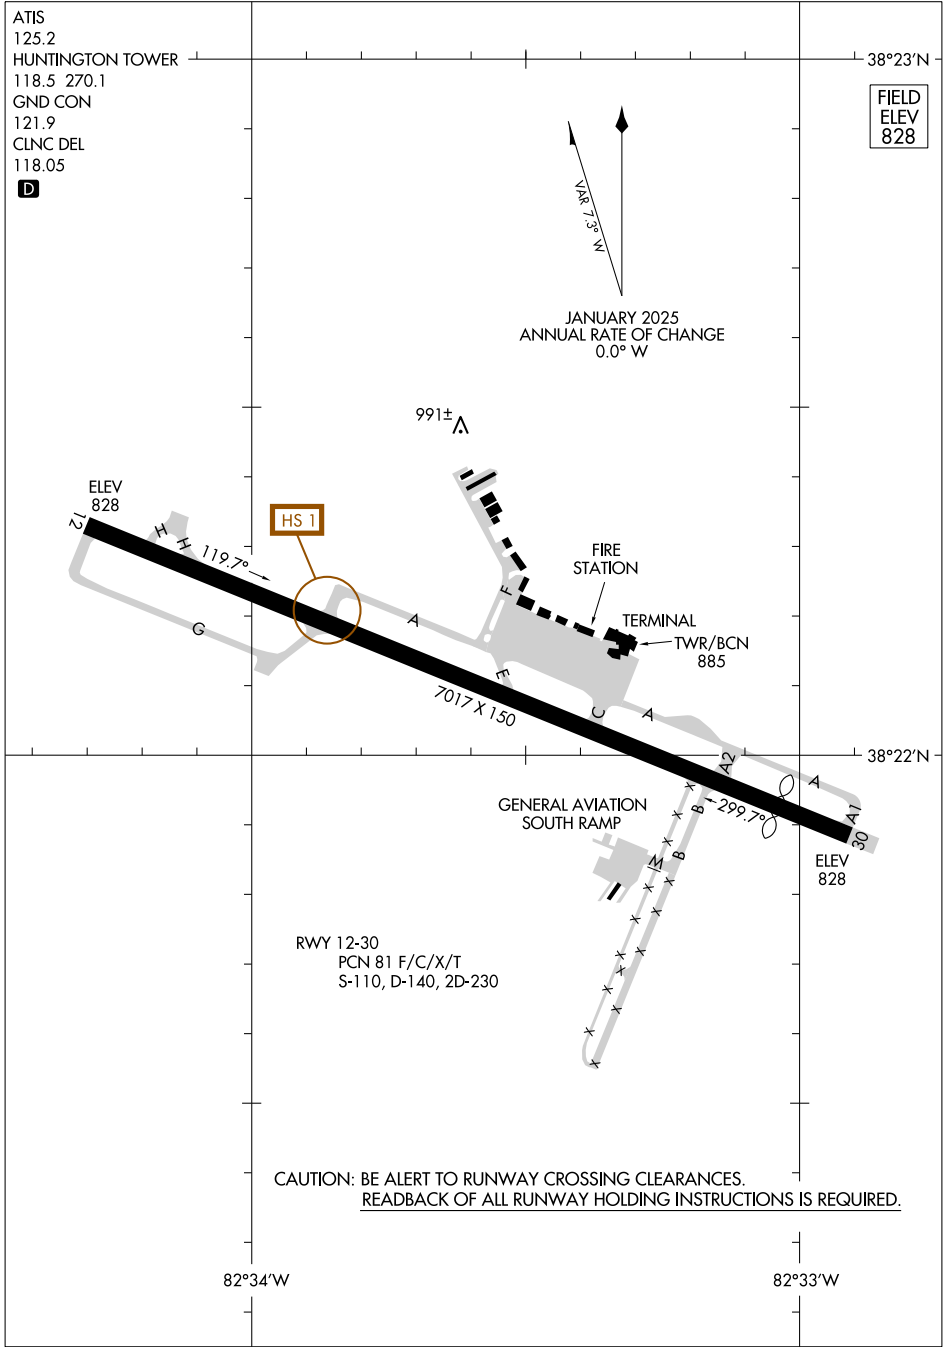

25107

AIRPORT DIAGRAM

TRI-STATE/MILTON J FERGUSON FLD (HT'S)
HUNTINGTON, WEST VIRGINIA

AL-532 (FAA)

ATIS
125.2
HUNTINGTON TOWER
118.5 270.1
GND CON
121.9
CLNC DEL
118.05

D

FIELD
ELEV
828

VAR 7.3° W
JANUARY 2025
ANNUAL RATE OF CHANGE
0.0° W

NE-4, 15 MAY 2025 to 12 JUN 2025

NE-4, 15 MAY 2025 to 12 JUN 2025

AIRPORT DIAGRAM

25107

HUNTINGTON, WEST VIRGINIA
TRI-STATE/MILTON J FERGUSON FLD (HT'S)