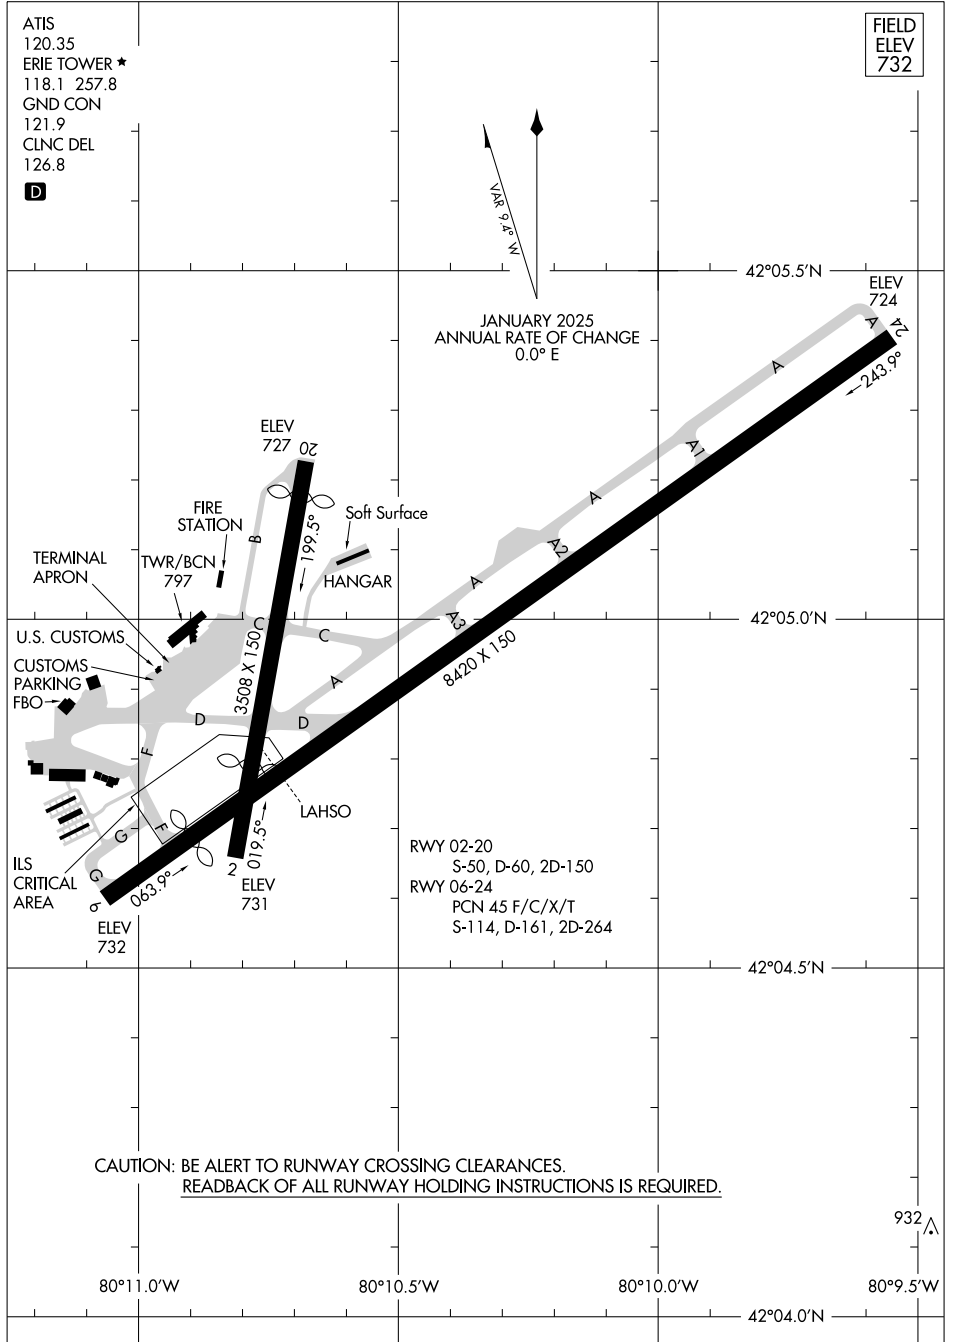

# AIRPORT DIAGRAM

ERIE INTL/TOM RIDGE FLD (E.R.I)  
ERIE, PENNSYLVANIA

AL-139 (FAA)

NE-4, 15 MAY 2025 to 12 JUN 2025

NE-4, 15 MAY 2025 to 12 JUN 2025

# AIRPORT DIAGRAM

ERIE, PENNSYLVANIA  
ERIE INTL/TOM RIDGE FLD (E.R.I)