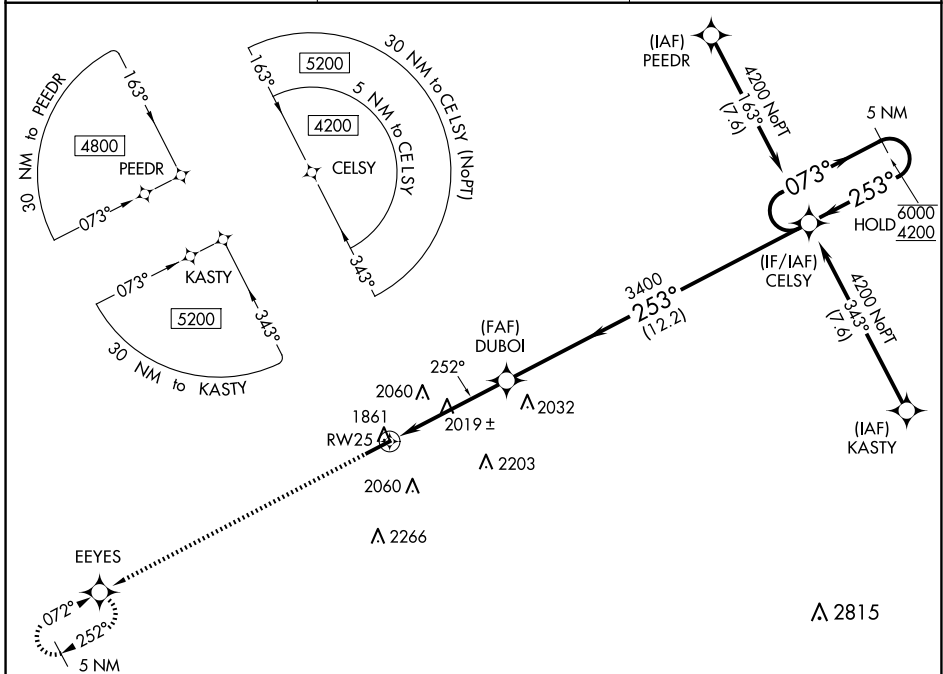

WAAS CH 97407 W25A	APP CRS 252°	Rwy Idg TDZE Apt Elev	5503 1817 1817
--	------------------------	-----------------------------	---

RNAV (GPS) RWY 25

DUBOIS RGNL (DUJ)

RNP APCH.	MALSR	MISSED APPROACH: Climb to 4200 direct EEYES and hold.

ASOS 119.025	CLEVELAND CENTER 126.725 291.65	UNICOM 123.0 (CTAF)
------------------------	---	-------------------------------

NE-4, 15 MAY 2025 to 12 JUN 2025

NE-4, 15 MAY 2025 to 12 JUN 2025

ELEV	1817		TDZE	1817
------	------	--	------	------

CATEGORY	A	B	C	D
LPV DA	2017-1/2 200 (200-1/2)			
LNAV/VNAV DA	2140-1/2 323 (400-1/2)			
LNAV MDA	2280-1/2 463 (500-1/2)		2280-1 463 (500-1)	
CIRCLING	2320-1 503 (600-1)	2360-1 543 (600-1)	2380-1 1/2 563 (600-1 1/2)	2400-2 583 (600-2)

HIRL Rwy 7-25
REIL Rwy 7