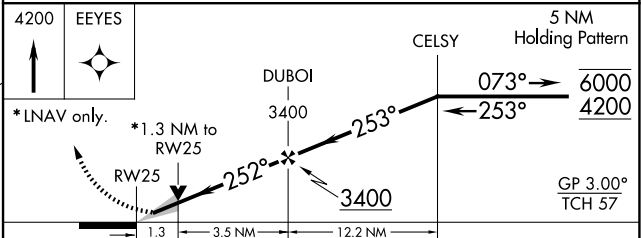

WAAS CH 97407 W25A	APP CRS 252°	Rwy Idg TDZE Apt Elev	5503 1817 1817
--	------------------------	-----------------------------	---

RNAV (GPS) RWY 25

DUBOIS RGNL (DUJ)

RNP APCH.	MALSR	MISSED APPROACH: Climb to 4200 direct EEYES and hold.

CATEGORY	A	B	C	D
LPV DA	2017-1/2 200 (200-1/2)			
LNAV/VNAV DA	2140-1/2 323 (400-1/2)			
LNAV MDA	2280-1/2 463 (500-1/2)		2280-1 463 (500-1)	
CIRCLING	2320-1 503 (600-1)	2360-1 543 (600-1)	2380-1 1/2 563 (600-1 1/2)	2400-2 583 (600-2)