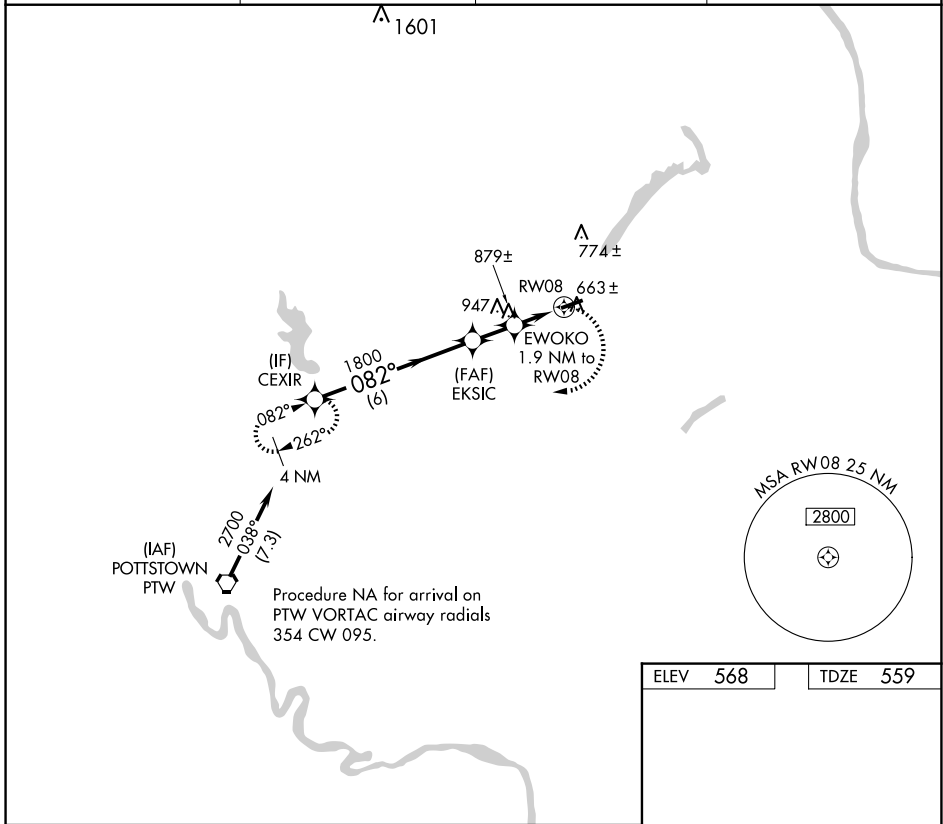

RNAV (GPS) RWY 8

PENNRIDGE (CKZ)

APP CRS	Rwy Idg	3945
082°	TDZE	559
	Apt Elev	568

RNP APCH.			MISSED APPROACH: Climbing right turn to 2700 direct CEXIR and hold.
▼ Rwy 8 helicopter visibility reduction below 3/4 SM NA.			
AWOS-3 126.325	PHILADELPHIA APP CON 123.8 291.7	CLNC DEL 118.55	UNICOM 123.0 (CTAF) 0

ELEV	568	TDZE	559
------	-----	------	-----

CATEGORY	A	B	C	D
LNVA MDA	1140-1	581 (600-1)	1140-1 3/4 581 (600-1 3/4)	NA
CIRCLING	1260-1	692 (700-1)	1260-2 692 (700-2)	NA

NE-4, 15 MAY 2025 to 12 JUN 2025

NE-4, 15 MAY 2025 to 12 JUN 2025