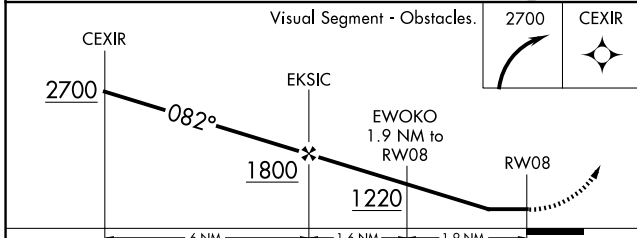

RNAV (GPS) RWY 8

PENNRIDGE (CKZ)

APP CRS	Rwy Idg	3945
082°	TDZE	559
	Apt Elev	568

RNP APCH.			MISSED APPROACH: Climbing right turn to 2700 direct CEXIR and hold.
▼ Rwy 8 helicopter visibility reduction below 3/4 SM NA.			
AWOS-3 126.325	PHILADELPHIA APP CON 123.8 291.7	CLNC DEL 118.55	UNICOM 123.0 (CTAF) 0

ELEV	568	TDZE	559
------	-----	------	-----

CATEGORY	A	B	C	D
LNVA MDA	1140-1	581 (600-1)	1140-1 3/4 581 (600-1 3/4)	NA
CIRCLING	1260-1	692 (700-1)	1260-2 692 (700-2)	NA

NE-4, 15 MAY 2025 to 12 JUN 2025

NE-4, 15 MAY 2025 to 12 JUN 2025