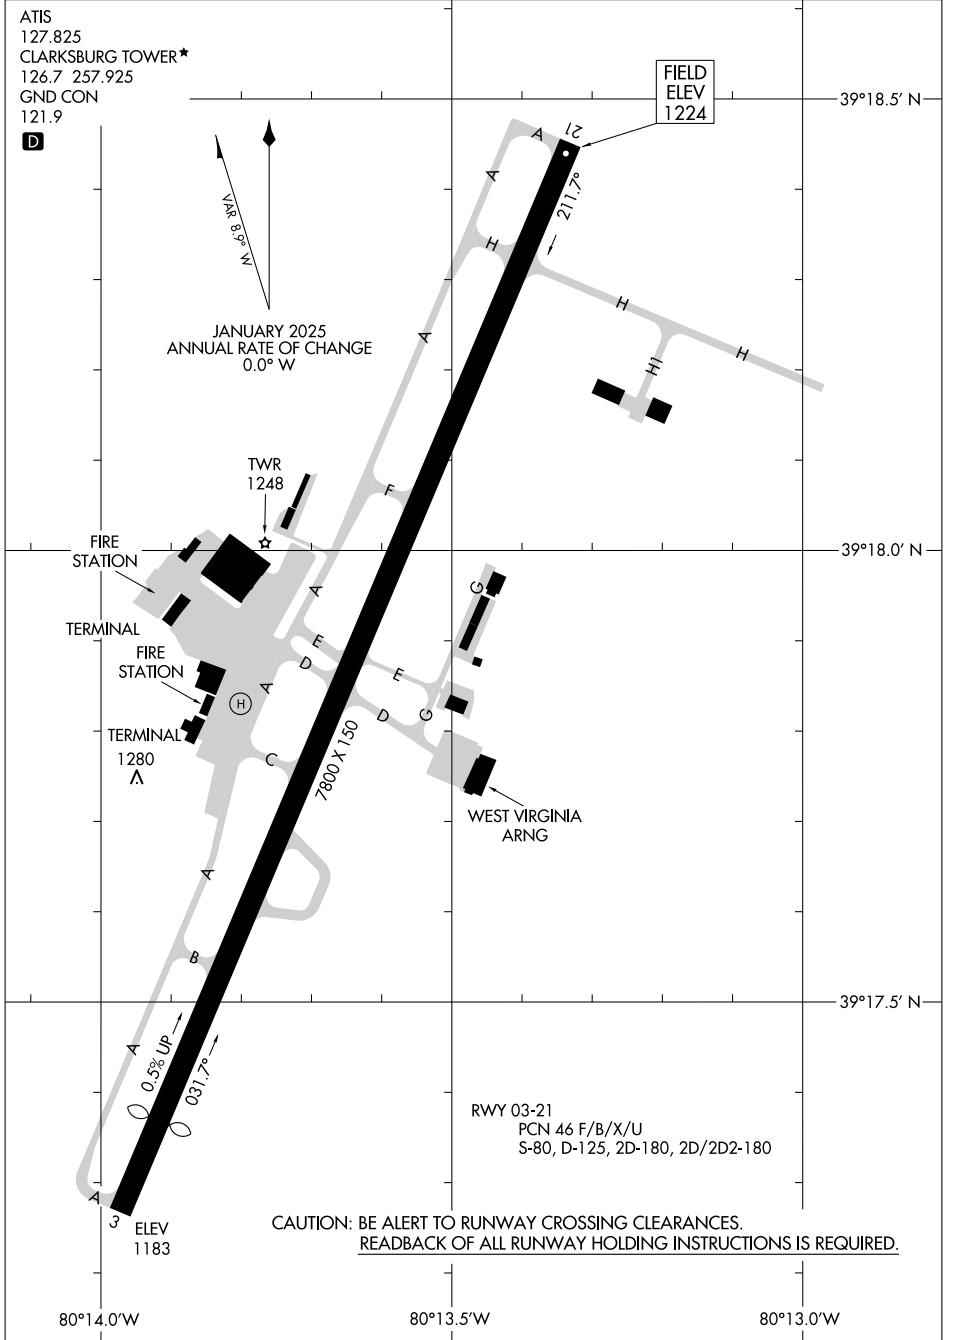

25107

AIRPORT DIAGRAM

NORTH CENTRAL WEST VIRGINIA (CKB)
CLARKSBURG, WEST VIRGINIA

AL-616 (FAA)

NE-4, 15 MAY 2025 to 12 JUN 2025

NE-4, 15 MAY 2025 to 12 JUN 2025

AIRPORT DIAGRAM

25107