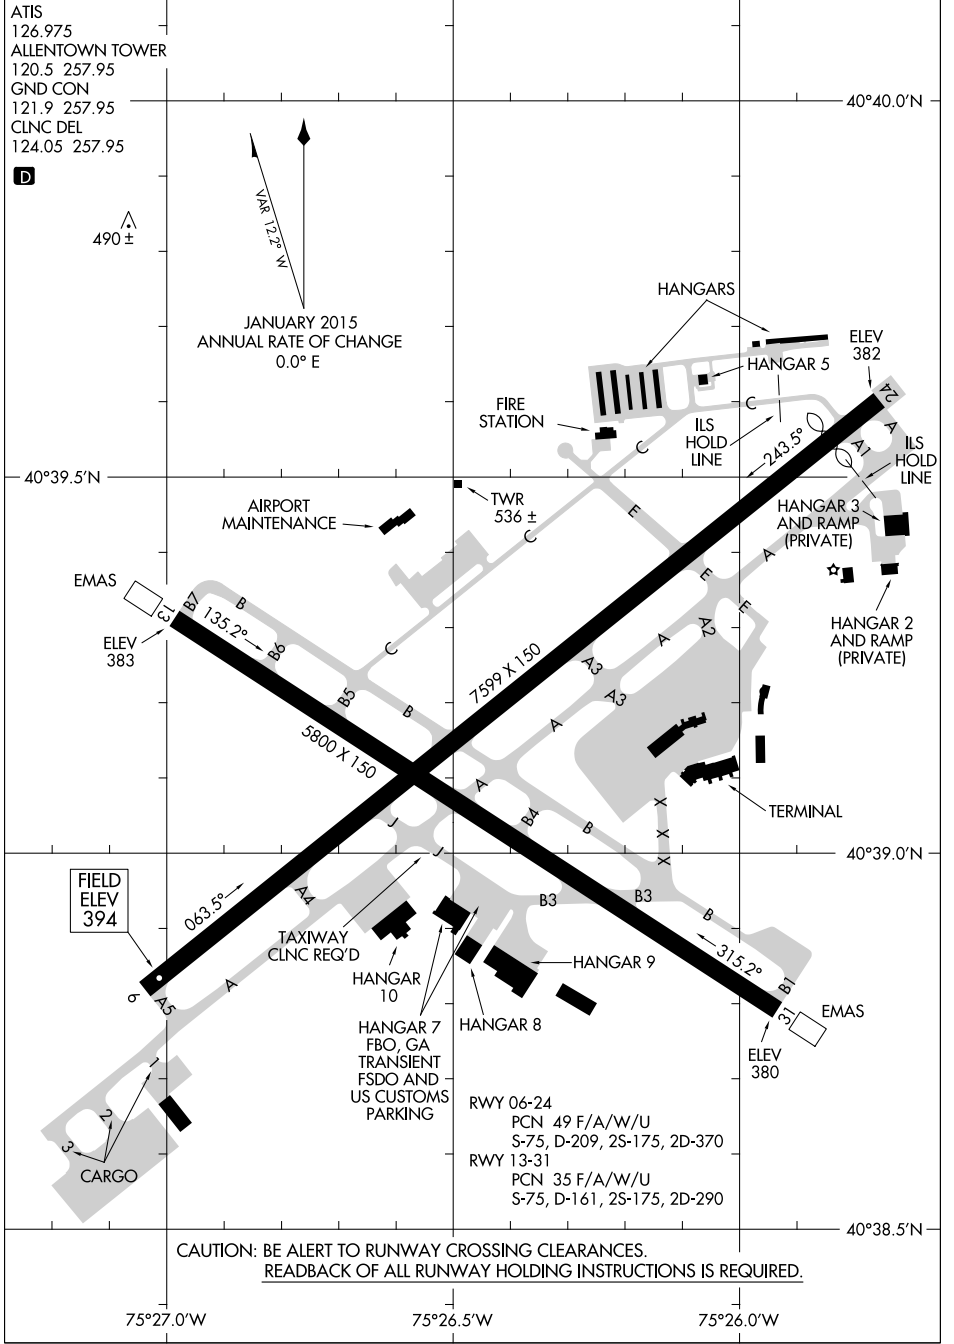

17117 **AIRPORT DIAGRAM** AL-15 (FAA) **LEHIGH VALLEY INTL (ABE)**
ALLENTOWN, PENNSYLVANIA

NE-4, 11 OCT 2018 to 08 NOV 2018

NE-4, 11 OCT 2018 to 08 NOV 2018