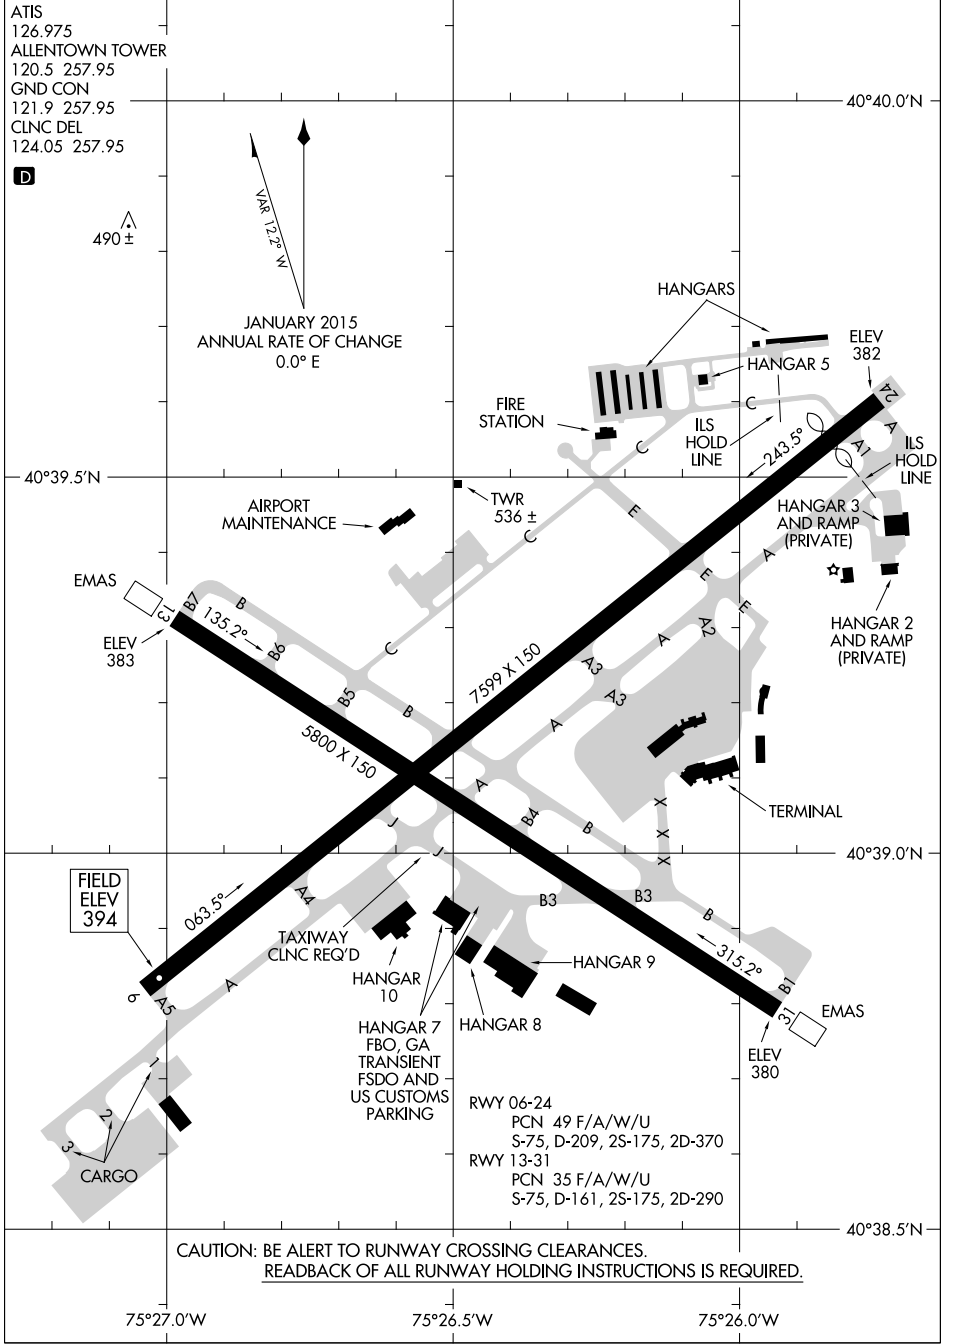

17117 **AIRPORT DIAGRAM** AL-15 (FAA) **LEHIGH VALLEY INTL (ABE)**
ALLENTOWN, PENNSYLVANIA

NE-4, 01 MAR 2018 to 29 MAR 2018

NE-4, 01 MAR 2018 to 29 MAR 2018