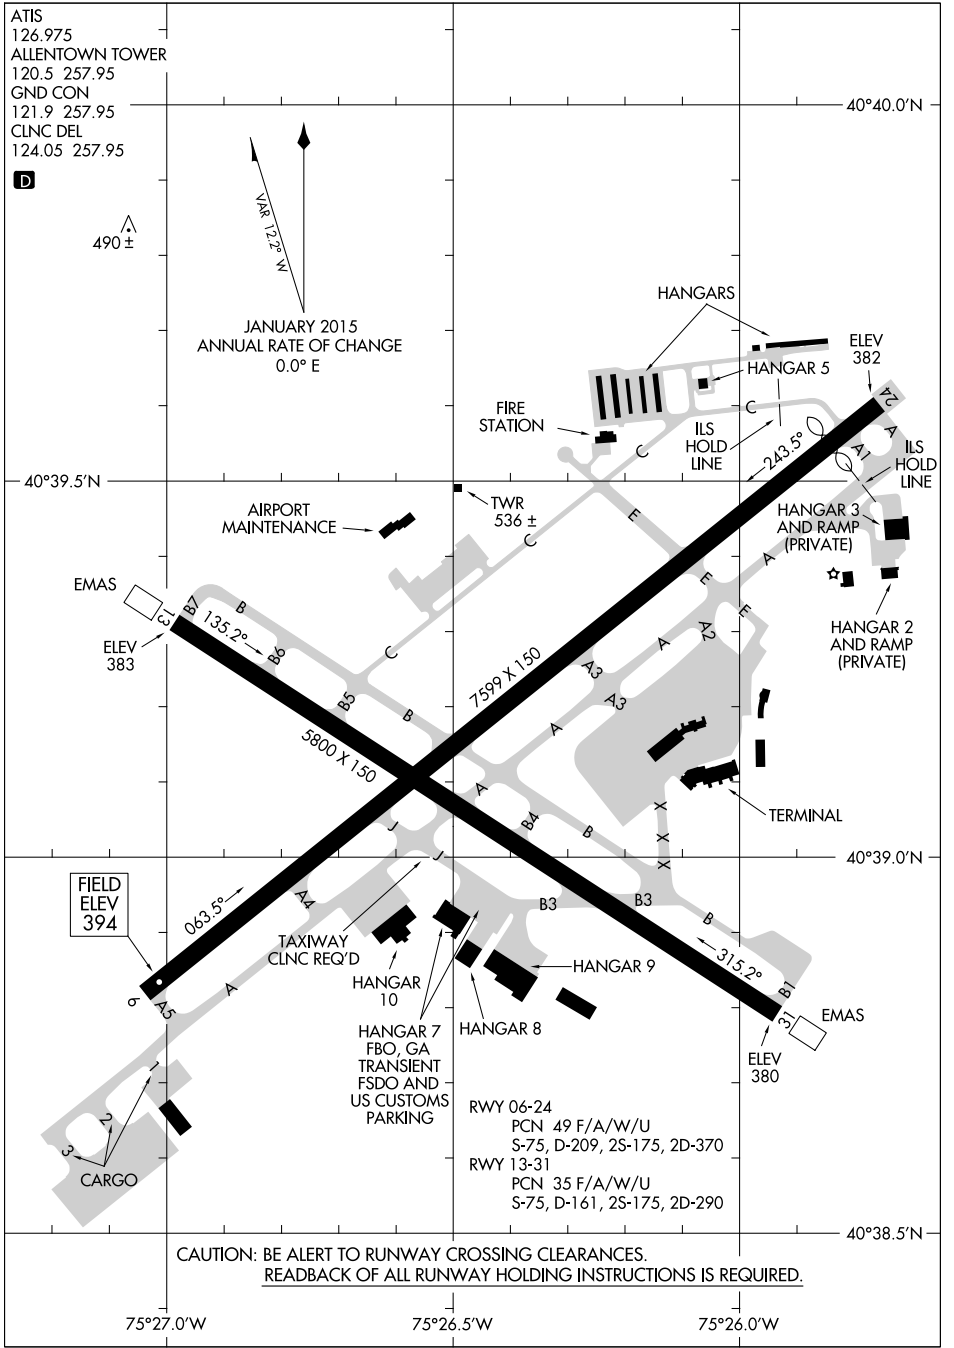

17117 **AIRPORT DIAGRAM** AL-15 (FAA) **LEHIGH VALLEY INTL (ABE)**
ALLENTOWN, PENNSYLVANIA

NE-4, 24 MAY 2018 to 21 JUN 2018

NE-4, 24 MAY 2018 to 21 JUN 2018

AIRPORT DIAGRAM 17117 **ALLENTOWN, PENNSYLVANIA**
LEHIGH VALLEY INTL (ABE)