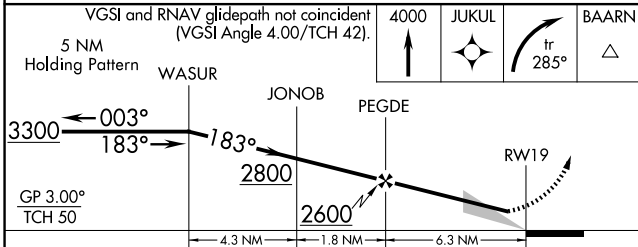

WAAS CH 73001 W 19A	APP CRS 183°	Rwy Idg TDZE 523 Apt Elev 523	3609
---	------------------------	---	-------------

RNAV (GPS) RWY 19

DECK (9D4)

RNP APCH.	MISSED APPROACH: Climb to 4000 direct JUKUL and climbing right turn on track 285° to BAARN and hold.
<p>▼ When local altimeter setting not received, use Reading altimeter setting.</p> <p>▲ Circling Rwy 1 NA at night.</p>	

AWOS-2 118.45	RDG ASOS 127.1	HARRISBURG APP CON 118.25 269.45	UNICOM 122.8 (CTAF) 0
-------------------------	--------------------------	--	---------------------------------

CATEGORY	A	B	C	D
LPV DA	837-1 314 (400-1)			NA
LNAV MDA	1200-1	677 (700-1)	1200-2 677 (700-2)	NA
CIRCLING	1200-1 677 (700-1)	1240-1 717 (800-1)	1240-2 717 (800-2)	NA