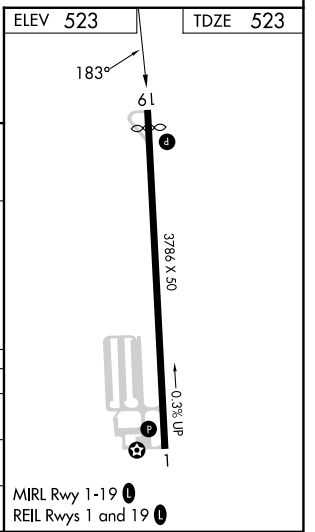

NE-4, 15 MAY 2025 to 12 JUN 2025

NE-4, 15 MAY 2025 to 12 JUN 2025