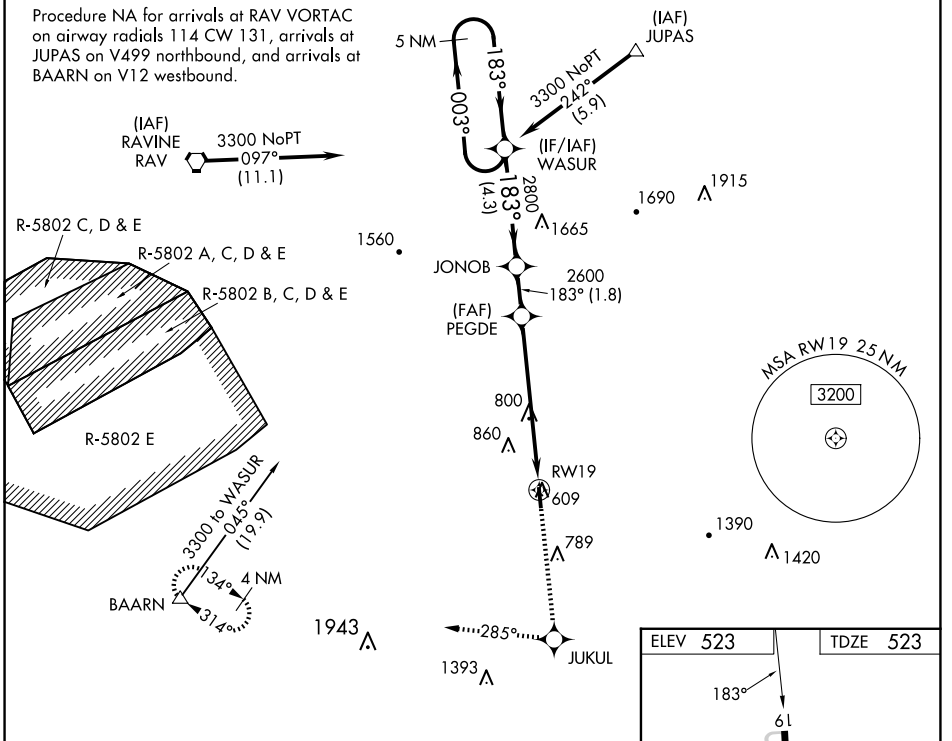

WAAS CH 73001 W 19A	APP CRS 183°	Rwy Idg TDZE 523 Apt Elev 523	3609
---	------------------------	---	-------------

RNAV (GPS) RWY 19

DECK (9D4)

RNP APCH.	MISSED APPROACH: Climb to 4000 direct JUKUL and climbing right turn on track 285° to BAARN and hold.
<p>▼ When local altimeter setting not received, use Reading altimeter setting.</p> <p>▲ Circling Rwy 1 NA at night.</p>	

AWOS-2 118.45	RDG ASOS 127.1	HARRISBURG APP CON 118.25 269.45	UNICOM 122.8 (CTAF) 0
-------------------------	--------------------------	--	---------------------------------

CATEGORY	A	B	C	D
LPV DA	837-1 314 (400-1)			NA
LNAV MDA	1200-1	677 (700-1)	1200-2 677 (700-2)	NA
CIRCLING	1200-1 677 (700-1)	1240-1 717 (800-1)	1240-2 717 (800-2)	NA

NE-4, 15 MAY 2025 to 12 JUN 2025

NE-4, 15 MAY 2025 to 12 JUN 2025